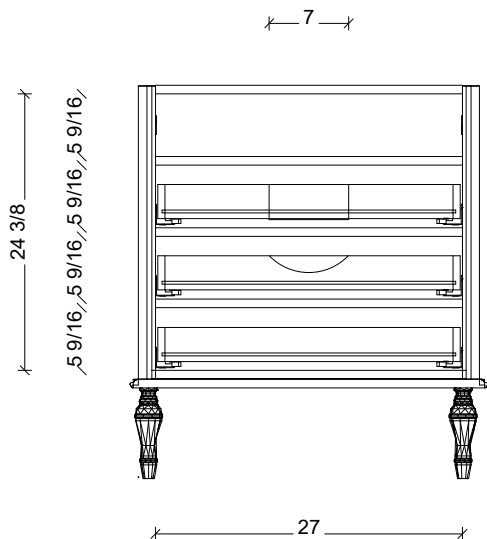

Range	Chester
Mount	Free Standing / On Legs
Size	30"
SKU	CHE-V-30-C-18-L-[Color Code]
SKU	CHE-V-30-C-21-L-[Color Code]

COMPATIBLE TOPS

Required Top Size - 31" x 19" / 22"

SilkSurface top with Ceramic Undermount

Quartz top with Ceramic Undermount

Ceramic Integrated Top

NOTES

Revision	1
Date	February 24, 2025 9:03 AM

DIMENSIONS ARE NOMINAL ONLY
AND SUBJECT TO CHANGE AT ANY TIME.
DO NOT SCALE DRAWINGS.
INSTALLER TO CONFIRM ALL
DIMENSIONS

Copyright ©

18" Deep Option

21" Deep Option

Timberline

300 Industrial Drive
Redwood Falls MN 56283
sales.usa@timberlinebp.com
www.timberlinebp.com