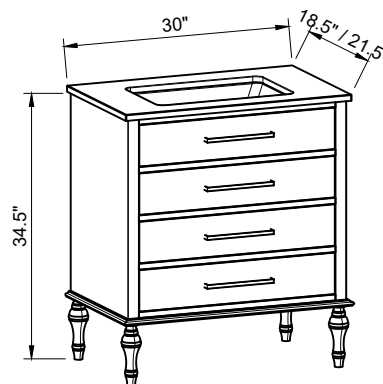

Range	Chester
Mount	Free Standing / On Legs
Size	30"
SKU	CHE-V-30-C-18-L-[Color Code]
SKU	CHE-V-30-C-21-L-[Color Code]

COMPATIBLE TOPS

Required Top Size - 31" x 19" / 22"

SilkSurface top with Ceramic Undermount

Quartz top with Ceramic Undermount

Ceramic Integrated Top

NOTES

Revision	1
Date	February 24, 2025 9:03 AM

DIMENSIONS ARE NOMINAL ONLY
AND SUBJECT TO CHANGE AT ANY TIME.
DO NOT SCALE DRAWINGS.
INSTALLER TO CONFIRM ALL
DIMENSIONS

Copyright ©