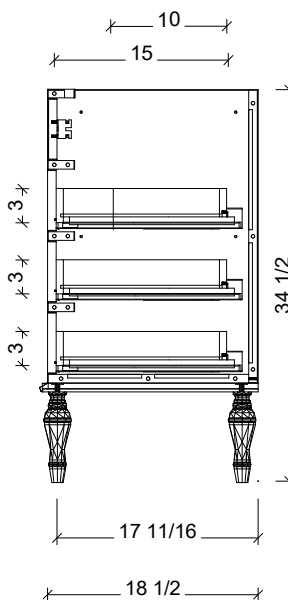

18" Deep Option