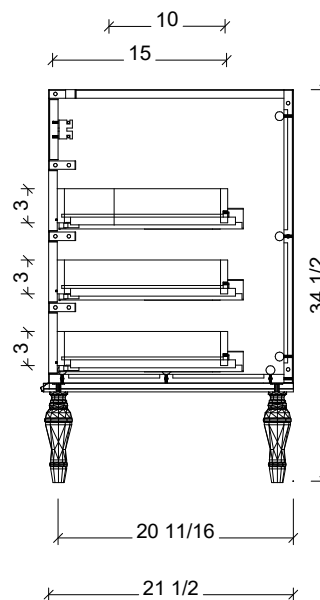

21" Deep Option

Timberline

300 Industrial Drive
Redwood Falls MN 56283
sales.usa@timberlinebp.com
www.timberlinebp.com