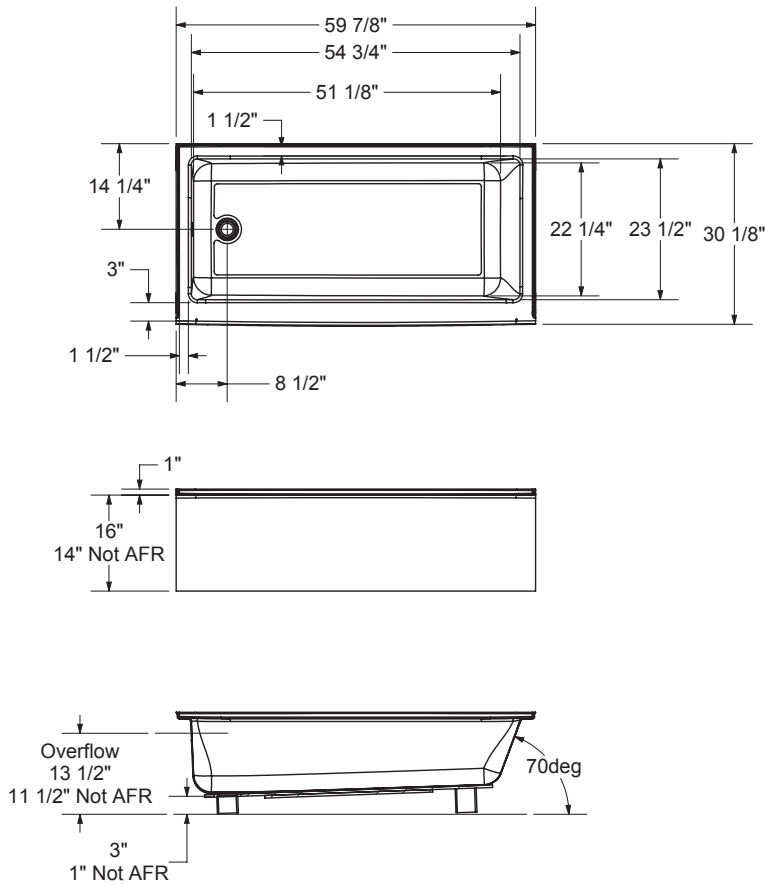

# Rubix Access 6030

**Model number:** 106348

**Dimensions:** 60" x 30" x 14"

**Installation:** Alcove

**Material:** Acrylic

Wood support design may vary.  
All dimensions are approximate. Structure measurements must be verified against the unit to ensure proper fit.

<b>Dimensions:</b>
59 7/8 x 30 1/8 x 14 in. (1521 x 765 x 356 mm)
<b>Water capacity:</b>
54 gallons - 205 liters
<b>Weight:</b>
75 lbs - 34.01 kg
<b>Bathing well:</b>
54 3/4 X 23 3/8 in. (1391 X 594 mm)
<b>Deep sump height:</b>
16 3/4 in. - 425 mm
<b>Deck width:</b>
3 1/8 in. - 79 mm
<b>Drain location:</b>
Left
Right