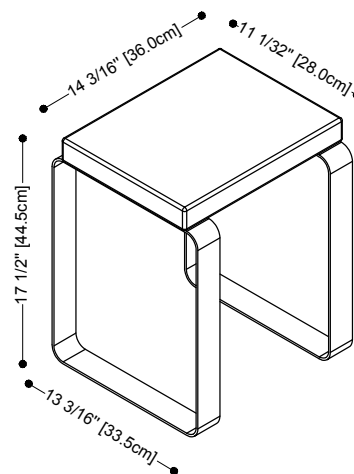

## Bench **STC14FS**

inch 13 <sup>3</sup>/<sub>16</sub> x 14 <sup>3</sup>/<sub>16</sub> x 17 <sup>1</sup>/<sub>2</sub> mm 335 x 360 x 445

### Weight

- 17.6 lb — 8 kg lb

WETSTYLE cannot be held responsible for any technical errors and reserves the right to make revisions without notice.  
Approximate measurement. The manufacturer accept <sup>1</sup>/<sub>4</sub>" (6.35mm) variance.