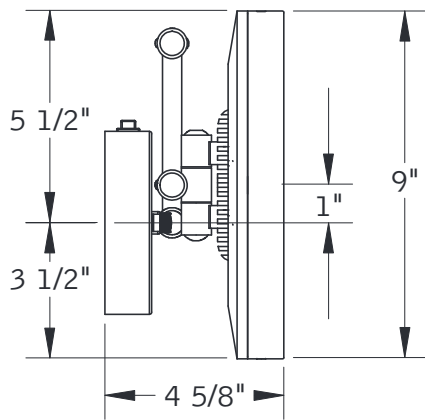

# Baci Junior Mirrors

BJR-30

Top view

The center of the mirror is 1 3/4" above the center of the outlet box. Since the average user's eye height is 58 3/4" the outlet box should be centered 57" above the floor.

Side view

Lighted area