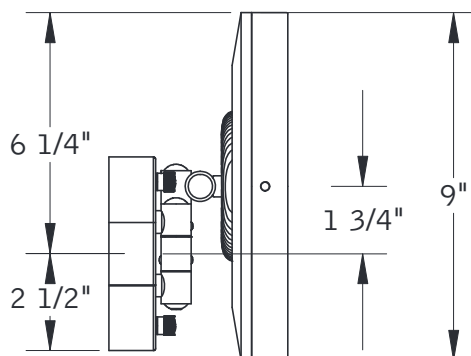

# Baci Junior Mirrors

BJR-30

Top view

The center of the mirror is 1 3/4" above the center of the outlet box. Since the average user's eye height is 58 3/4" the outlet box should be centered 57" above the floor.

Side view

Lighted area