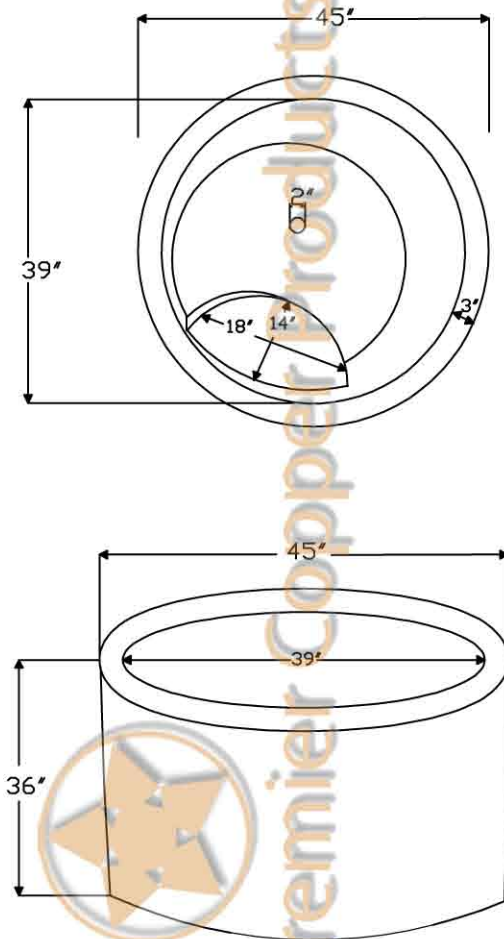

Premier Copper Products

CODE/STANDARD COMPLIANCE

* IAPMO/UPC LISTED

ITEM # BTR45DB JAPANESE STYLE SOAKING COPPER BATH TUB

OUTER DIMENSIONS: 45"X45"X36"

INNER DIMENSIONS: 39"X39"X36"

FINISH: OIL RUBBED BRONZE

DRAIN SIZE: 2" CENTER

IMPORTANT: THIS PRODUCT IS HAND CRAFTED AND SMALL VARIANCES MAY OCCUR. DIMENSIONS MAY VARY UP TO 1/2". DO NOT MAKE ANY INSTALLATION CUTS UNTIL YOU RECEIVE YOUR TUB.