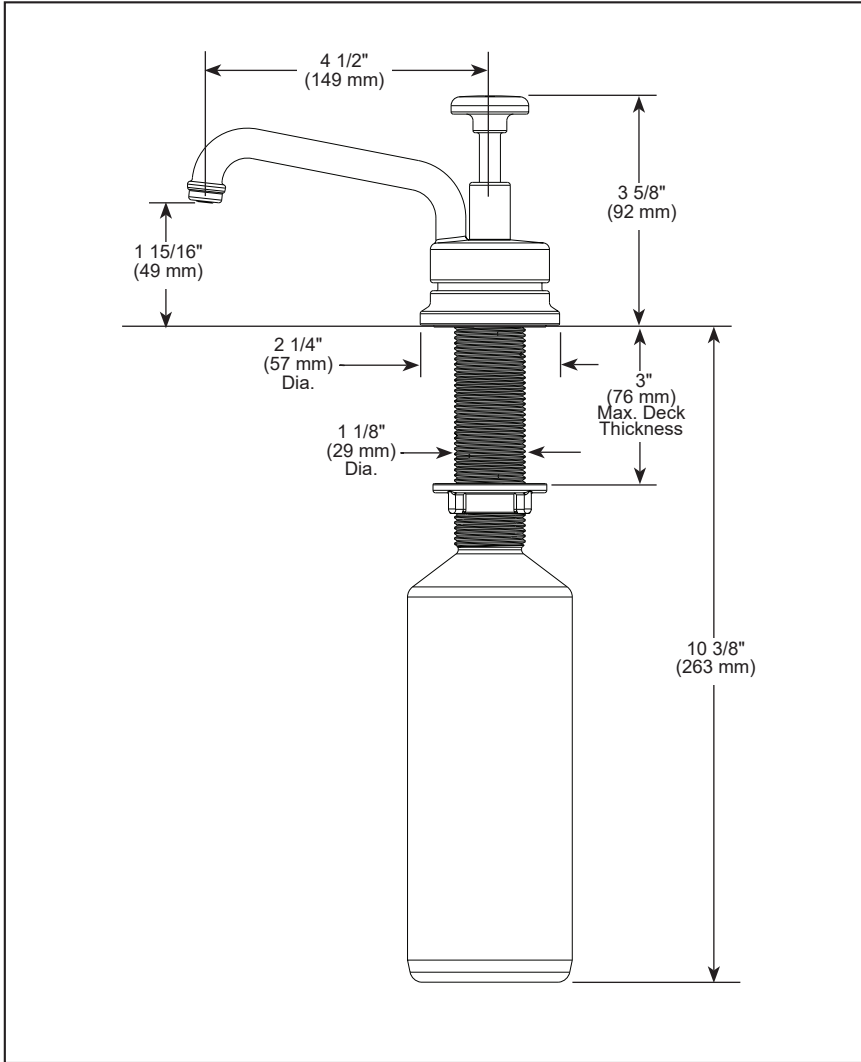

BRIZO®

SOAP DISPENSER

STANDARD SPECIFICATIONS:

- 13 ounce bottle
- Refillable from above the deck
- Includes RP30395 refill funnel
- Fits hole size 1 3/8" +/- 1/8"

WARRANTY

- Parts and Finish - Lifetime limited warranty; or for commercial purchasers, 10 years for multi-family residential (apartments and condominiums) and 5 years for all other commercial uses, in each case from the date the product is received by the original purchaser or their authorized representative (installation contractor, etc.).
- Please go to www.brizo.com for the complete details of our limited warranty.