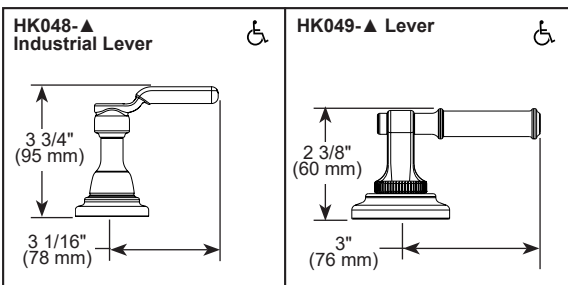

▲ Designate Proper Finish Suffix