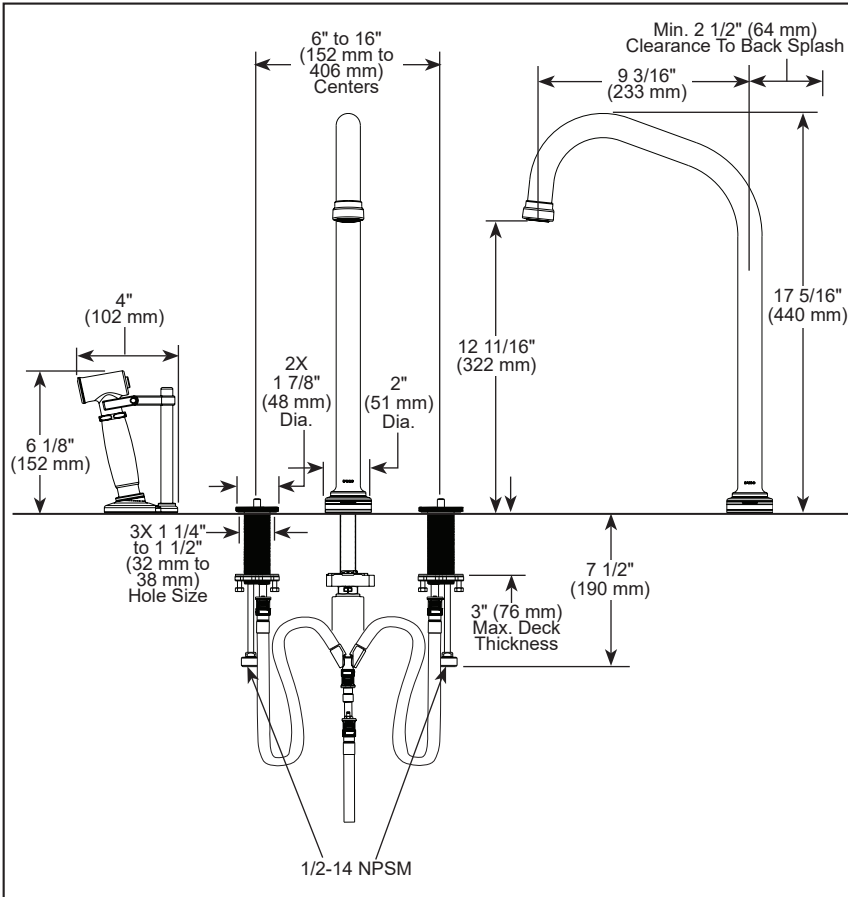

### STANDARD SPECIFICATIONS:

- Max flow rate 1.8 gpm @ 60 psi, 6.8 L/min @ 414 kPa
- Three-hole mount
- Spout rotates 360°
- Ceramic cartridge
- 1/2-14 NPSM threaded inlets
- Quick connect hoses
- Dual integral check valves in sprayer
- Handles sold separately. See handle options below
- Note: Optional red/blue temperature indicator rings, order RP101685
- LED indicator light signals on-off, water temperature and when batteries run low
- Uses 6 AA (included) or 6 C (not included) batteries