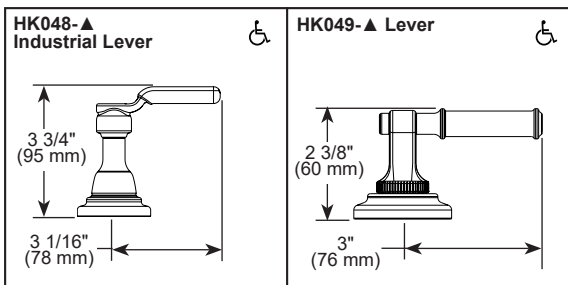

STANDARD SPECIFICATIONS:

- Max flow rate 1.8 gpm @ 60 psi, 6.8 L/min @ 414 kPa
- Three-hole mount
- Spout rotates 360°
- Ceramic cartridge
- 1/2-14 NPSM threaded inlets
- Quick connect hoses
- Dual integral check valves in sprayer
- Handles sold separately. See handle options below
- Note: Optional red/blue temperature indicator rings, order RP101685
- LED indicator light signals on-off, water temperature and when batteries run low
- Uses 6 AA (included) or 6 C (not included) batteries