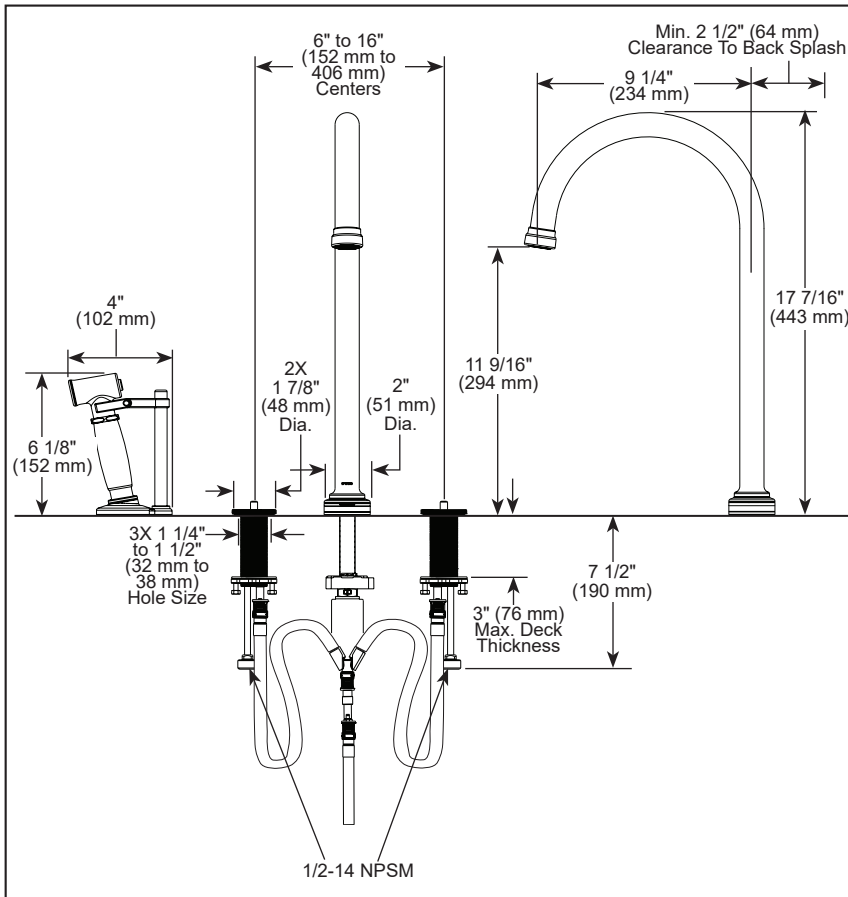

STANDARD SPECIFICATIONS:

- Max flow rate 1.8 gpm @ 60 psi, 6.8 L/min @ 414 kPa
- Three-hole mount
- Spout rotates 360°
- Ceramic cartridge
- 1/2-14 NPSM threaded inlets
- Quick connect hoses
- Dual integral check valves in sprayer
- Handles sold separately. See handle options below
- Note: Optional red/blue temperature indicator rings, order RP101685
- LED indicator light signals on-off, water temperature and when batteries run low
- Uses 6 AA (included) or 6 C (not included) batteries