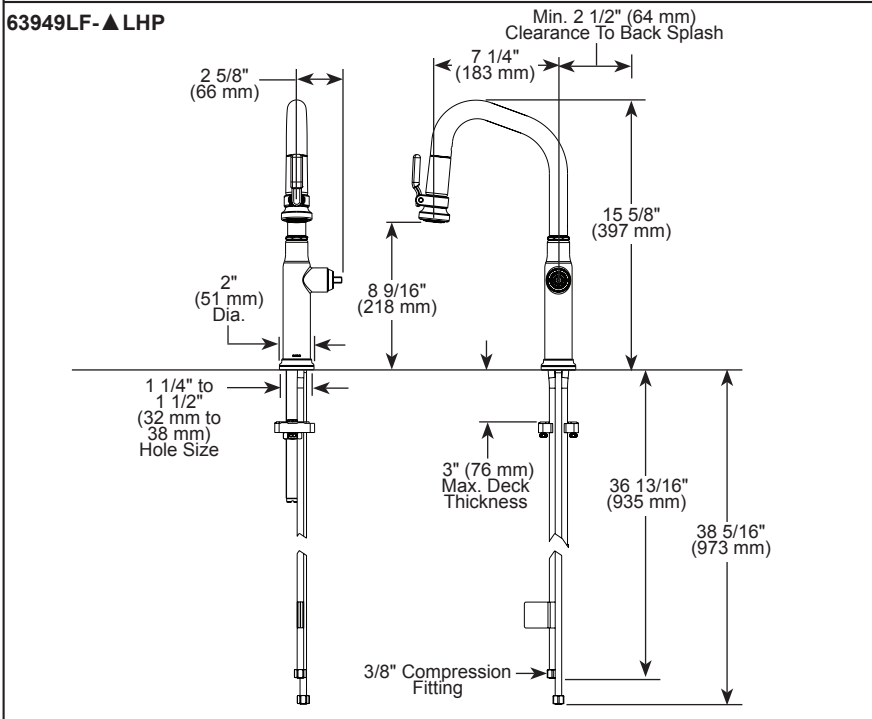

BRIZO®

KITCHEN FAUCETS

- Faircroft™ Kitchen Collection
- Single Handle Deck Mount

▲ Designate proper finish suffix

FEATURES:

- MagneDock® Magnetic Docking
- Touch-Clean® Spray Nozzles

STANDARD SPECIFICATIONS:

- Max flow rate 1.8 gpm @ 60 psi, 6.8 L/min @ 414 kPa
- One-hole mount
- Spout rotates 360°
- Ceramic cartridge
- Quick connect hose
- Two-function wand: Aerated stream or spray
- Dual integral check valves in sprayer
- Handles sold separately. See handle options below

WARRANTY

- Parts and Finish - Lifetime limited warranty; or for commercial purchasers, 10 years for multi-family residential (apartments and condominiums) and 5 years for all other commercial uses, in each case from the date the product is received by the original purchaser or their authorized representative (installation contractor, etc.).
- Please go to www.brizo.com for the complete details of our limited warranty.

COMPLIES WITH:

- ASME A112.18.1 / CSA B125.1
- ASME A112.18.6
- ♿ ICC/ANSI A117.1 - Valve control only