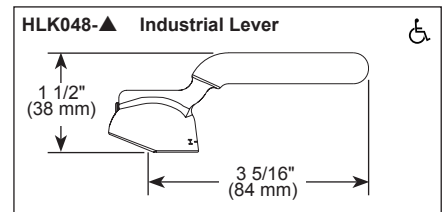

Brizo Kitchen & Bath Company reserves the right (1) to make changes in specifications and materials, and (2) to change or discontinue models, both without notice or obligation. Dimensions are for reference only. See current full-line price book or www.brizo.com for finish options and product availability.

BSP-K-63049LF-LHP Rev. A

Brizo Kitchen & Bath Company

55 E. 111th Street, Carmel, IN 46280
350 South Edgeware Road, St. Thomas, ON N5P 4L1
© 2025 Brizo Kitchen & Bath Company