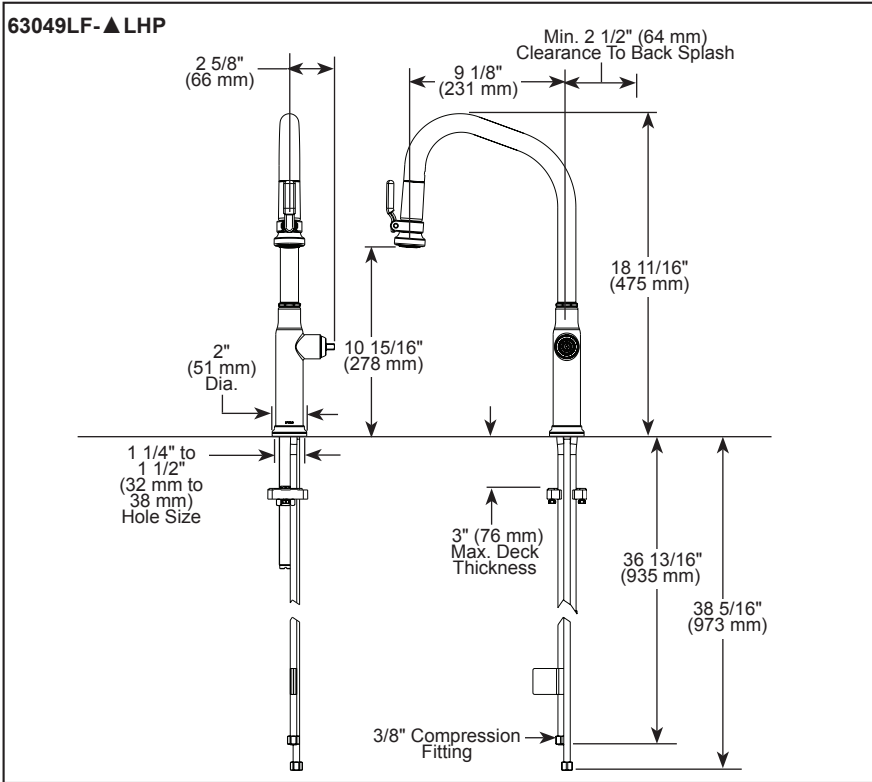

BRIZO®

KITCHEN FAUCETS

- Faircroft™ Kitchen Collection
- Single Handle Deck Mount

▲ Designate proper finish suffix

FEATURES:

- MagneDock® Magnetic Docking
- Touch-Clean® Spray Nozzles

STANDARD SPECIFICATIONS:

- Max flow rate 1.8 gpm @ 60 psi, 6.8 L/min @ 414 kPa
- One-hole mount
- Spout rotates 360°
- Ceramic cartridge
- Quick connect hose
- Two-function wand: Aerated stream or spray
- Dual integral check valves in sprayer
- Handles sold separately. See handle options below

WARRANTY

- Parts and Finish - Lifetime limited warranty; or for commercial purchasers, 10 years for multi-family residential (apartments and condominiums) and 5 years for all other commercial uses, in each case from the date the product is received by the original purchaser or their authorized representative (installation contractor, etc.).
- Please go to www.brizo.com for the complete details of our limited warranty.

COMPLIES WITH:

- ASME A112.18.1 / CSA B125.1
- ASME A112.18.6
- ♿ ICC/ANSI A117.1 - Valve control only