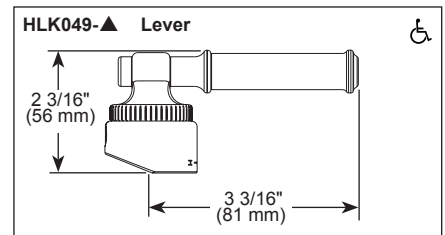

Brizo Kitchen & Bath Company reserves the right (1) to make changes in specifications and materials, and (2) to change or discontinue models, both without notice or obligation. Dimensions are for reference only. See current full-line price book or www.brizo.com for finish options and product availability.

BSP-K-63049LF-LHP Rev. A

Brizo Kitchen & Bath Company

55 E. 111th Street, Carmel, IN 46280
350 South Edgeware Road, St. Thomas, ON N5P 4L1
© 2025 Brizo Kitchen & Bath Company