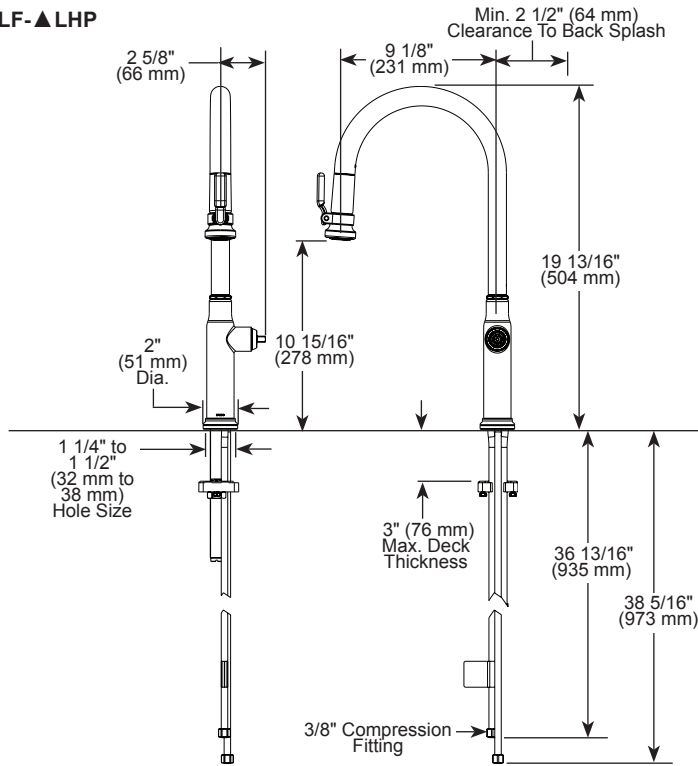

BRIZO®

KITCHEN FAUCETS

- Faircroft™ Kitchen Collection
- Single Handle Deck Mount

63048LF-▲LHP

63948LF-▲LHP

FEATURES:

- MagneDock® Magnetic Docking
- Touch-Clean® Spray Nozzles

STANDARD SPECIFICATIONS:

- Max flow rate 1.8 gpm @ 60 psi, 6.8 L/min @ 414 kPa
- One-hole mount
- Spout rotates 360°
- Ceramic cartridge
- Quick connect hose
- Two-function wand: Aerated stream or spray
- Dual integral check valves in sprayer
- Handles sold separately. See handle options below