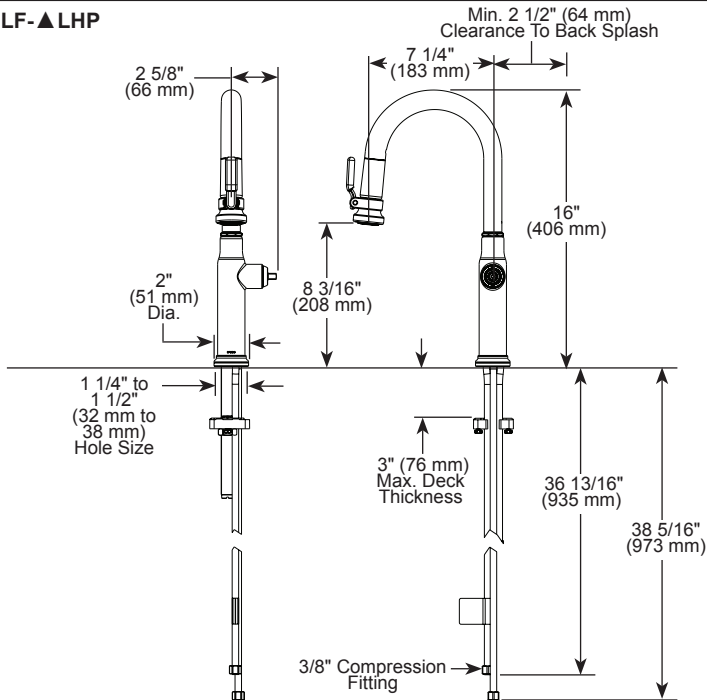

BRIZO®

KITCHEN FAUCETS

- Faircroft™ Kitchen Collection
- Single Handle Deck Mount

63048LF-▲LHP

63948LF-▲LHP

FEATURES:

- MagneDock® Magnetic Docking
- Touch-Clean® Spray Nozzles

STANDARD SPECIFICATIONS:

- Max flow rate 1.8 gpm @ 60 psi, 6.8 L/min @ 414 kPa
- One-hole mount
- Spout rotates 360°
- Ceramic cartridge
- Quick connect hose
- Two-function wand: Aerated stream or spray
- Dual integral check valves in sprayer
- Handles sold separately. See handle options below