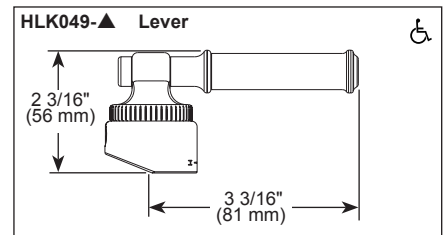

COMPLIES WITH:

- ASME A112.18.1 / CSA B125.1
- ASME A112.18.6
- ♿ ICC/ANSI A117.1 - Valve control only

▲ Designate proper finish suffix

Brizo Kitchen & Bath Company reserves the right (1) to make changes in specifications and materials, and (2) to change or discontinue models, both without notice or obligation. Dimensions are for reference only. See current full-line price book or www.brizo.com for finish options and product availability.

BSP-K-63048LF-LHP Rev. A

Brizo Kitchen & Bath Company

55 E. 111th Street, Carmel, IN 46280
350 South Edgeware Road, St. Thomas, ON N5P 4L1
© 2025 Brizo Kitchen & Bath Company