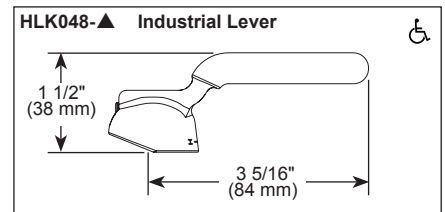

COMPLIES WITH:

- ASME A112.18.1 / CSA B125.1
- ASME A112.18.6
- ♿ ICC/ANSI A117.1 - Valve control only

▲ Designate proper finish suffix

Brizo Kitchen & Bath Company reserves the right (1) to make changes in specifications and materials, and (2) to change or discontinue models, both without notice or obligation. Dimensions are for reference only. See current full-line price book or www.brizo.com for finish options and product availability.

BSP-K-63048LF-LHP Rev. A

Brizo Kitchen & Bath Company

55 E. 111th Street, Carmel, IN 46280
350 South Edgeware Road, St. Thomas, ON N5P 4L1
© 2025 Brizo Kitchen & Bath Company