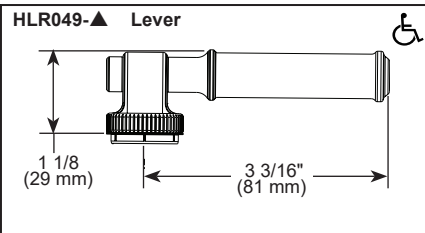

COMPLIES WITH:

- ASME A112.18.1 / CSA B125.1
- ♿ ICC/ANSI A117.1 - Valve control only

▲ Designate proper finish suffix

Brizo Kitchen & Bath Company reserves the right (1) to make changes in specifications and materials, and (2) to change or discontinue models, both without notice or obligation. Dimensions are for reference only. See current full-line price book or www.brizo.com for finish options and product availability.

BSP-K-62549LF-LHP Rev. A

Brizo Kitchen & Bath Company
55 E. 111th Street, Carmel, Indiana 46280
350 South Edgeware Road, St. Thomas, ON N5P 4L1
© 2025 Brizo Kitchen & Bath Company