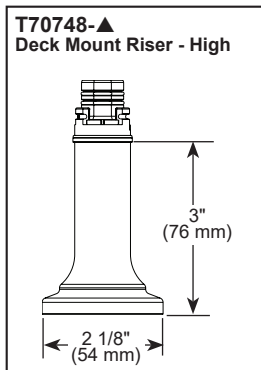

COMPLIES WITH:

- ASME A112.18.1 / CSA B125.1
- ♿ ICC/ANSI A117.1 - Valve control only

▲ Designate proper finish suffix

Brizo Kitchen & Bath Company reserves the right (1) to make changes in specifications and materials, and (2) to change or discontinue models, both without notice or obligation. Dimensions are for reference only. See current full-line price book or www.brizo.com for finish options and product availability.

BSP-K-62549LF-LHP Rev. A

Brizo Kitchen & Bath Company
55 E. 111th Street, Carmel, Indiana 46280
350 South Edgeware Road, St. Thomas, ON N5P 4L1
© 2025 Brizo Kitchen & Bath Company