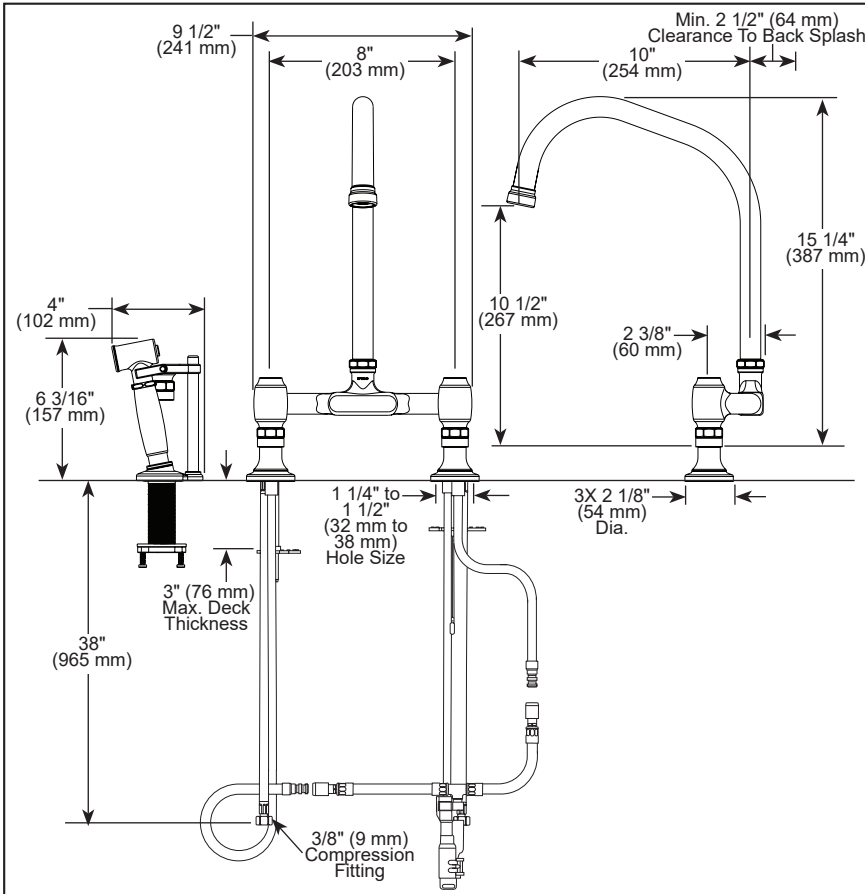

BRIZO®

KITCHEN FAUCETS

- Faircroft™ Collection
- Two Handle Widespread Bridge

STANDARD SPECIFICATIONS:

- Max flow rate 1.8 gpm @ 60 psi, 6.8 L/min @ 414 kPa
- Two or three-hole mount
- Ceramic cartridge
- Spout rotates 360°
- Solid brass with one-piece brass waterway
- -LHP - Less Handle Product. See handle options below
- Risers required for installation. See riser options below

COMPLIES WITH:

- ASME A112.18.1 / CSA B125.1
- ♿ ICC/ANSI A117.1 - Valve control only

▲ Designate proper finish suffix

Brizo Kitchen & Bath Company reserves the right (1) to make changes in specifications and materials, and (2) to change or discontinue models, both without notice or obligation. Dimensions are for reference only. See current full-line price book or www.brizo.com for finish options and product availability.