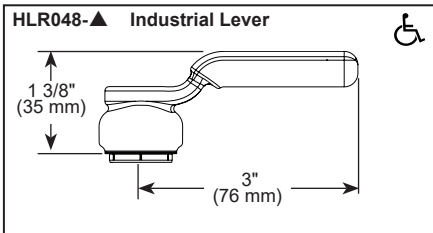

COMPLIES WITH:

- ASME A112.18.1 / CSA B125.1
- ♿ ICC/ANSI A117.1 - Valve control only

▲ Designate proper finish suffix

Brizo Kitchen & Bath Company reserves the right (1) to make changes in specifications and materials, and (2) to change or discontinue models, both without notice or obligation. Dimensions are for reference only. See current full-line price book or www.brizo.com for finish options and product availability.

BSP-K-62549LF-LHP Rev. A

Brizo Kitchen & Bath Company
55 E. 111th Street, Carmel, Indiana 46280
350 South Edgeware Road, St. Thomas, ON N5P 4L1
© 2025 Brizo Kitchen & Bath Company