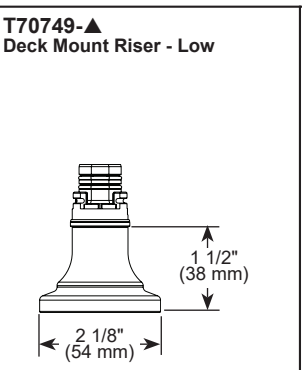

COMPLIES WITH:

- ASME A112.18.1 / CSA B125.1
- ♿ ICC/ANSI A117.1 - Valve control only

▲ Designate proper finish suffix

Brizo Kitchen & Bath Company reserves the right (1) to make changes in specifications and materials, and (2) to change or discontinue models, both without notice or obligation. Dimensions are for reference only. See current full-line price book or www.brizo.com for finish options and product availability.

BSP-K-62549LF-LHP Rev. A

Brizo Kitchen & Bath Company
55 E. 111th Street, Carmel, Indiana 46280
350 South Edgeware Road, St. Thomas, ON N5P 4L1
© 2025 Brizo Kitchen & Bath Company