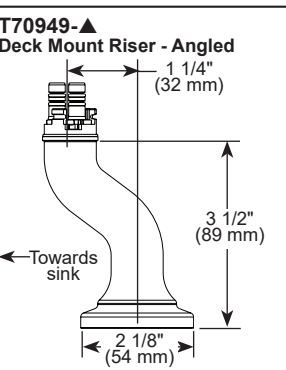

COMPLIES WITH:

- ASME A112.18.1 / CSA B125.1
- ♿ ICC/ANSI A117.1 - Valve control only

▲ Designate proper finish suffix

Brizo Kitchen & Bath Company reserves the right (1) to make changes in specifications and materials, and (2) to change or discontinue models, both without notice or obligation. Dimensions are for reference only. See current full-line price book or www.brizo.com for finish options and product availability.

BSP-K-62549LF-LHP Rev. A

Brizo Kitchen & Bath Company
55 E. 111th Street, Carmel, Indiana 46280
350 South Edgeware Road, St. Thomas, ON N5P 4L1
© 2025 Brizo Kitchen & Bath Company