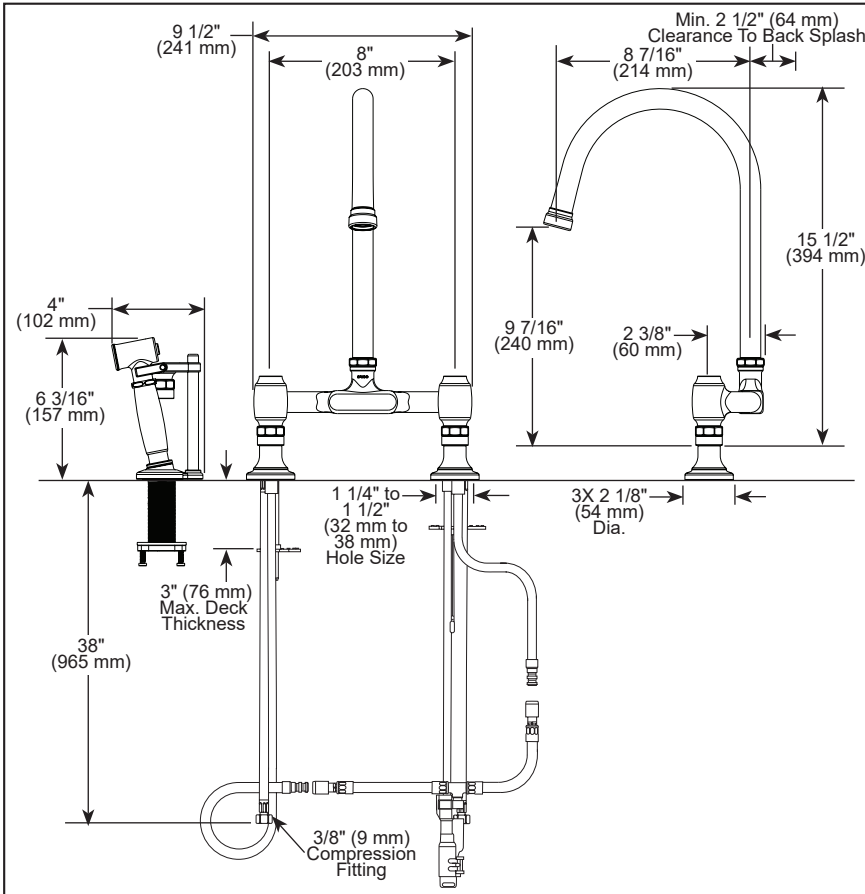

COMPLIES WITH:

- ASME A112.18.1 / CSA B125.1
- ♿ ICC/ANSI A117.1 - Valve control only

▲ Designate proper finish suffix

Brizo Kitchen & Bath Company reserves the right (1) to make changes in specifications and materials, and (2) to change or discontinue models, both without notice or obligation. Dimensions are for reference only. See current full-line price book or www.brizo.com for finish options and product availability.

BSP-K-62548LF-LHP Rev. A

Brizo Kitchen & Bath Company

55 E. 111th Street, Carmel, Indiana 46280
350 South Edgeware Road, St. Thomas, ON N5P 4L1
© 2025 Brizo Kitchen & Bath Company