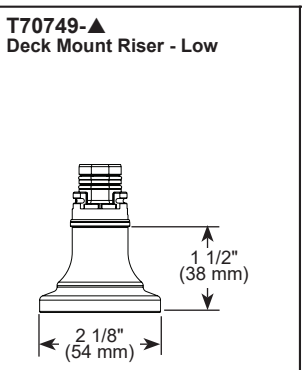

COMPLIES WITH:

- ASME A112.18.1 / CSA B125.1
- ♿ ICC/ANSI A117.1 - Valve control only

▲ Designate proper finish suffix

Brizo Kitchen & Bath Company reserves the right (1) to make changes in specifications and materials, and (2) to change or discontinue models, both without notice or obligation. Dimensions are for reference only. See current full-line price book or www.brizo.com for finish options and product availability.

BSP-K-62548LF-LHP Rev. A

Brizo Kitchen & Bath Company

55 E. 111th Street, Carmel, Indiana 46280
350 South Edgeware Road, St. Thomas, ON N5P 4L1
© 2025 Brizo Kitchen & Bath Company