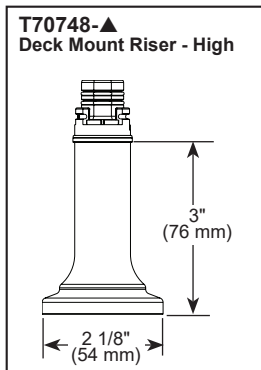

COMPLIES WITH:

- ASME A112.18.1 / CSA B125.1
- ♿ ICC/ANSI A117.1 - Valve control only

▲ Designate proper finish suffix

Brizo Kitchen & Bath Company reserves the right (1) to make changes in specifications and materials, and (2) to change or discontinue models, both without notice or obligation. Dimensions are for reference only. See current full-line price book or www.brizo.com for finish options and product availability.

BSP-K-62548LF-LHP Rev. A

Brizo Kitchen & Bath Company

55 E. 111th Street, Carmel, Indiana 46280
350 South Edgeware Road, St. Thomas, ON N5P 4L1
© 2025 Brizo Kitchen & Bath Company