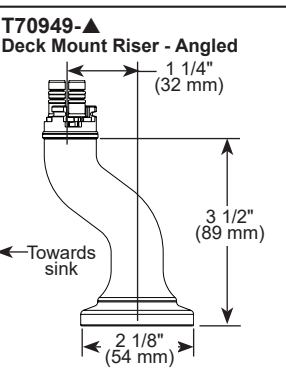

COMPLIES WITH:

- ASME A112.18.1 / CSA B125.1
- ♿ ICC/ANSI A117.1 - Valve control only

▲ Designate proper finish suffix

Brizo Kitchen & Bath Company reserves the right (1) to make changes in specifications and materials, and (2) to change or discontinue models, both without notice or obligation. Dimensions are for reference only. See current full-line price book or www.brizo.com for finish options and product availability.

BSP-K-62548LF-LHP Rev. A

Brizo Kitchen & Bath Company

55 E. 111th Street, Carmel, Indiana 46280
350 South Edgeware Road, St. Thomas, ON N5P 4L1
© 2025 Brizo Kitchen & Bath Company