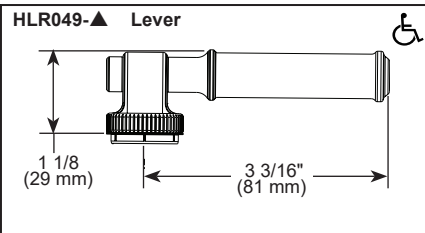

COMPLIES WITH:

- ASME A112.18.1 / CSA B125.1
- ♿ ICC/ANSI A117.1 - Valve control only

▲ Designate proper finish suffix

Brizo Kitchen & Bath Company reserves the right (1) to make changes in specifications and materials, and (2) to change or discontinue models, both without notice or obligation. Dimensions are for reference only. See current full-line price book or www.brizo.com for finish options and product availability.

BSP-K-62548LF-LHP Rev. A

Brizo Kitchen & Bath Company

55 E. 111th Street, Carmel, Indiana 46280
350 South Edgeware Road, St. Thomas, ON N5P 4L1
© 2025 Brizo Kitchen & Bath Company