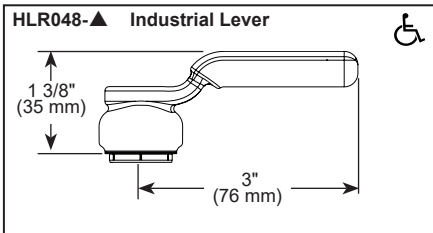

COMPLIES WITH:

- ASME A112.18.1 / CSA B125.1
- ♿ ICC/ANSI A117.1 - Valve control only

▲ Designate proper finish suffix

Brizo Kitchen & Bath Company reserves the right (1) to make changes in specifications and materials, and (2) to change or discontinue models, both without notice or obligation. Dimensions are for reference only. See current full-line price book or www.brizo.com for finish options and product availability.

BSP-K-62548LF-LHP Rev. A

Brizo Kitchen & Bath Company

55 E. 111th Street, Carmel, Indiana 46280
350 South Edgeware Road, St. Thomas, ON N5P 4L1
© 2025 Brizo Kitchen & Bath Company