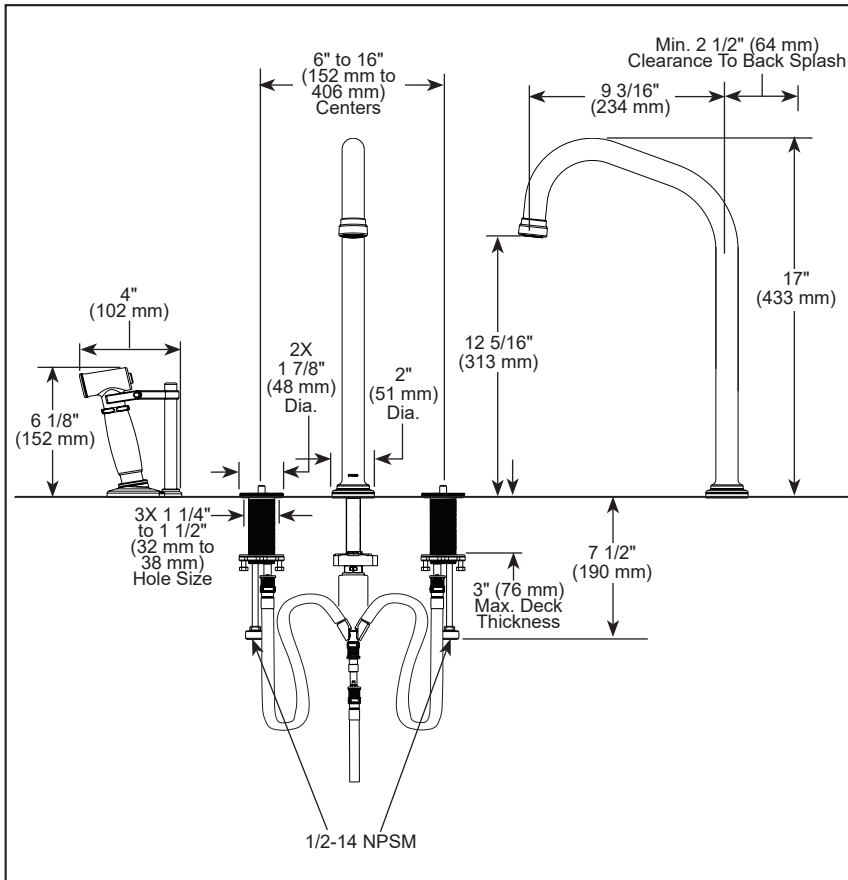

COMPLIES WITH:

- ASME A112.18.1 / CSA B125.1
- ICC/ANSI A117.1 - Valve control only

▲ Designate Proper Finish Suffix