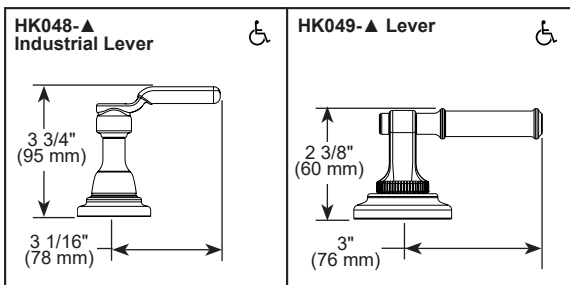

COMPLIES WITH:

- ASME A112.18.1 / CSA B125.1
- ICC/ANSI A117.1 - Valve control only

▲ Designate Proper Finish Suffix