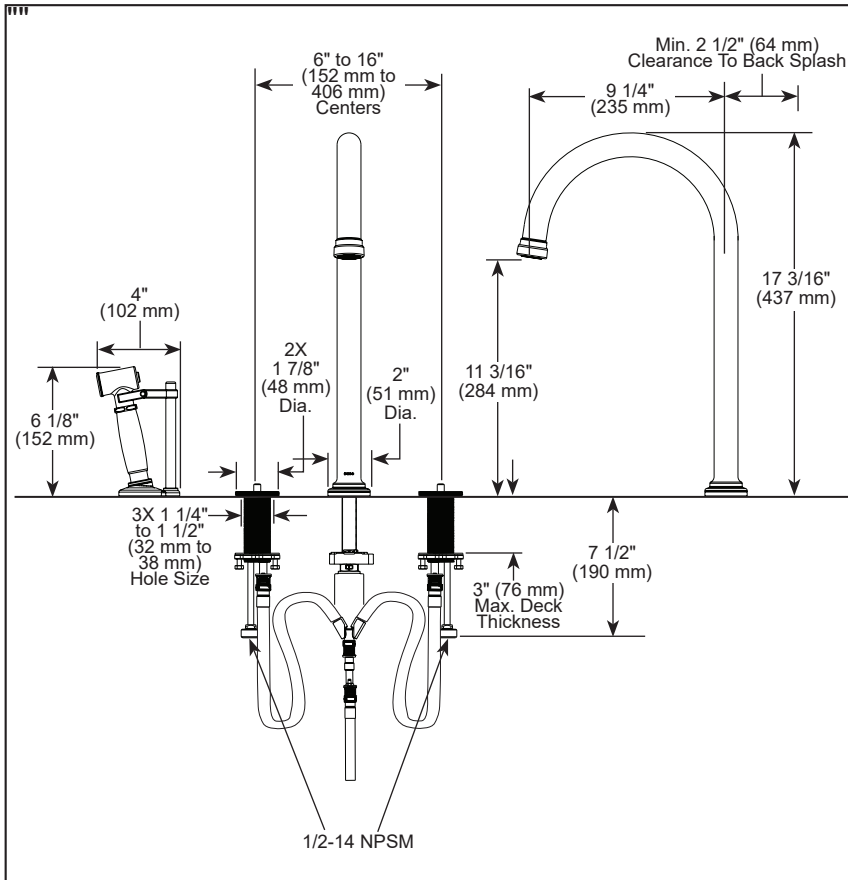

COMPLIES WITH:

- ASME A112.18.1 / CSA B125.1
- ICC/ANSI A117.1 - Valve control only

▲ Designate Proper Finish Suffix