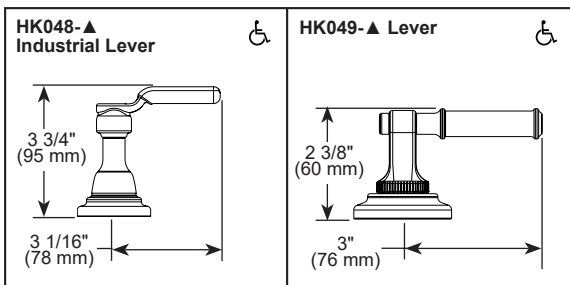

COMPLIES WITH:

- ASME A112.18.1 / CSA B125.1
- ICC/ANSI A117.1 - Valve control only

▲ Designate Proper Finish Suffix