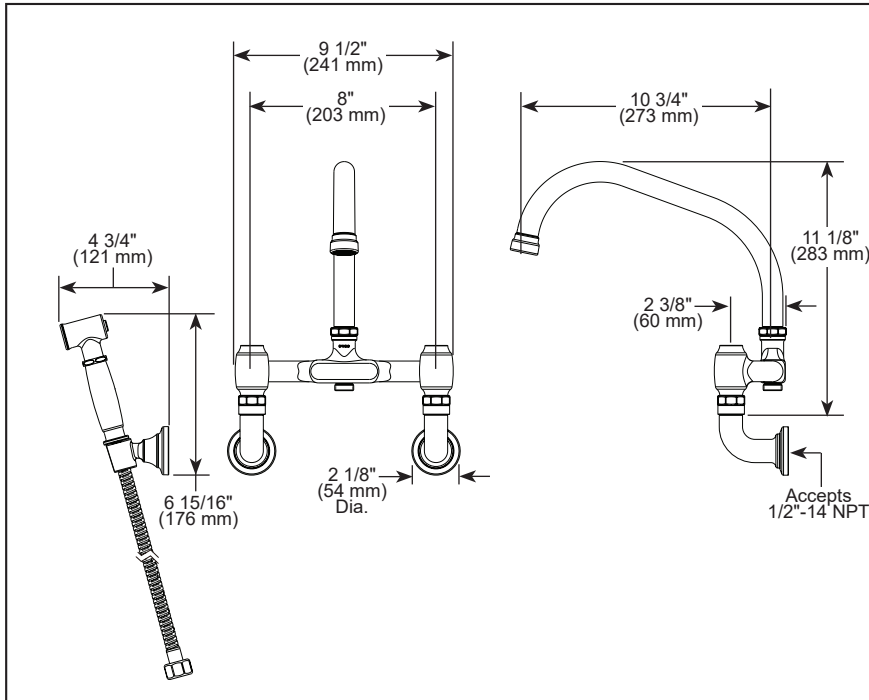

BRIZO®

KITCHEN FAUCETS

- Faircroft™ Collection
- Two Handle Widespread Wall Mount Bridge

STANDARD SPECIFICATIONS:

- Max flow rate 1.8 gpm @ 60 psi, 6.8 L/min @ 414 kPa
- Two or three-hole mount
- Ceramic cartridge
- Spout rotates 360°
- Solid brass with one-piece brass waterway
- 24" (610 mm) finished matched metal hose
- -LHP - Less Handle Product. See handle options below
- Risers required for installation. See riser options below