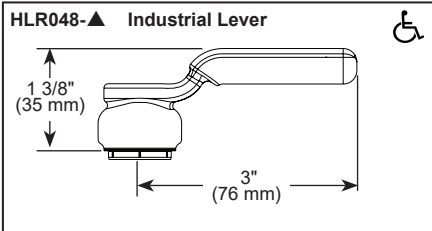

▲ Designate proper finish suffix