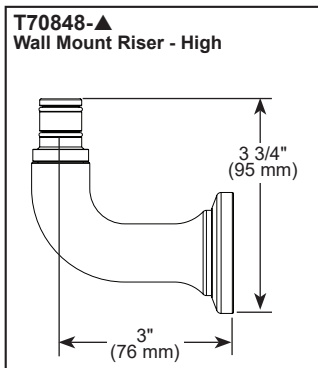

▲ Designate proper finish suffix