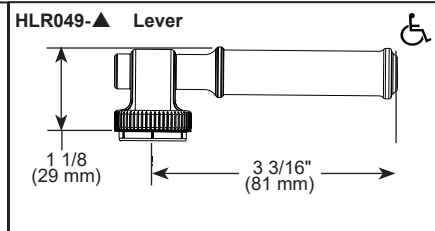

▲ Designate proper finish suffix