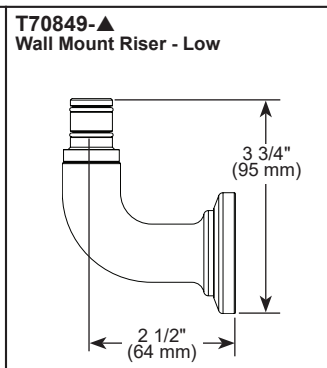

▲ Designate proper finish suffix