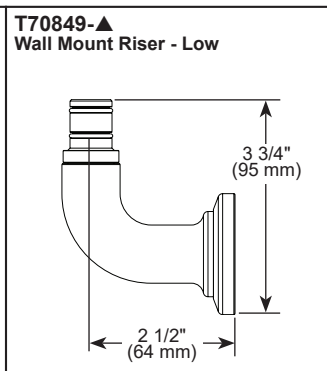

COMPLIES WITH:

- ASME A112.18.1 / CSA B125.1
- ICC/ANSI A117.1

▲ Designate proper finish suffix