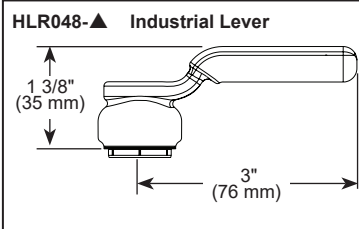

COMPLIES WITH:

- ASME A112.18.1 / CSA B125.1
- ICC/ANSI A117.1

▲ Designate proper finish suffix