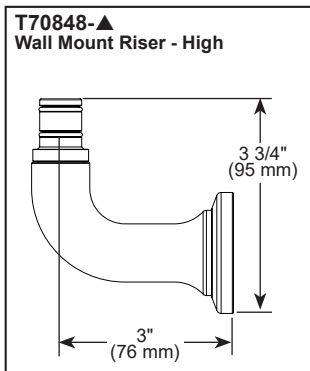

COMPLIES WITH:

- ASME A112.18.1 / CSA B125.1
- ICC/ANSI A117.1

▲ Designate proper finish suffix