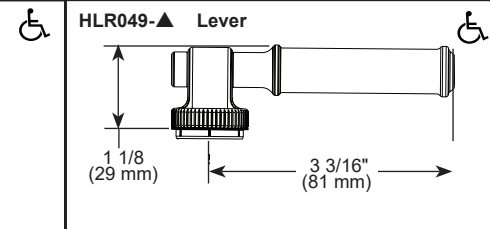

COMPLIES WITH:

- ASME A112.18.1 / CSA B125.1
- ICC/ANSI A117.1

▲ Designate proper finish suffix