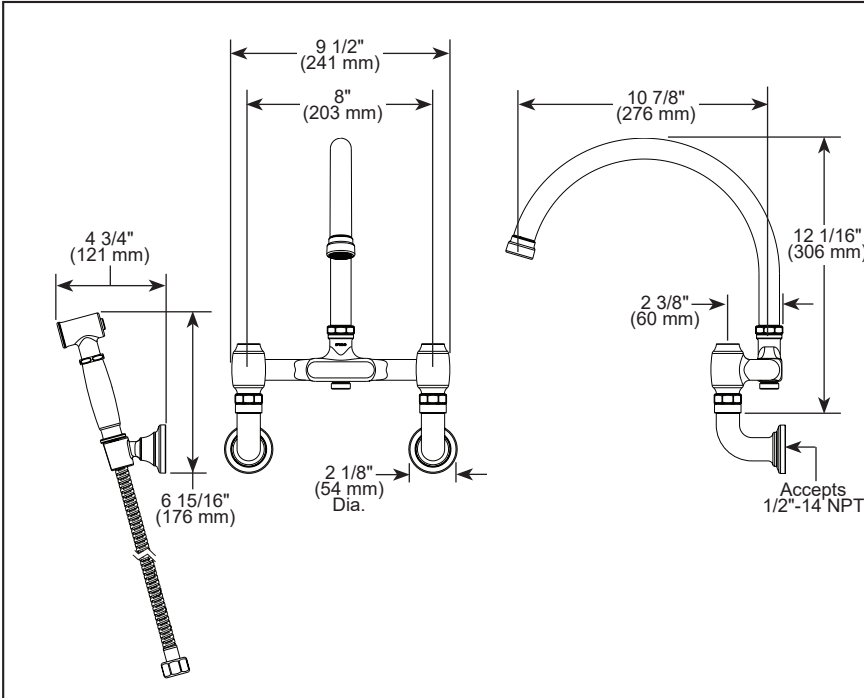

COMPLIES WITH:

- ASME A112.18.1 / CSA B125.1
- ICC/ANSI A117.1

▲ Designate proper finish suffix