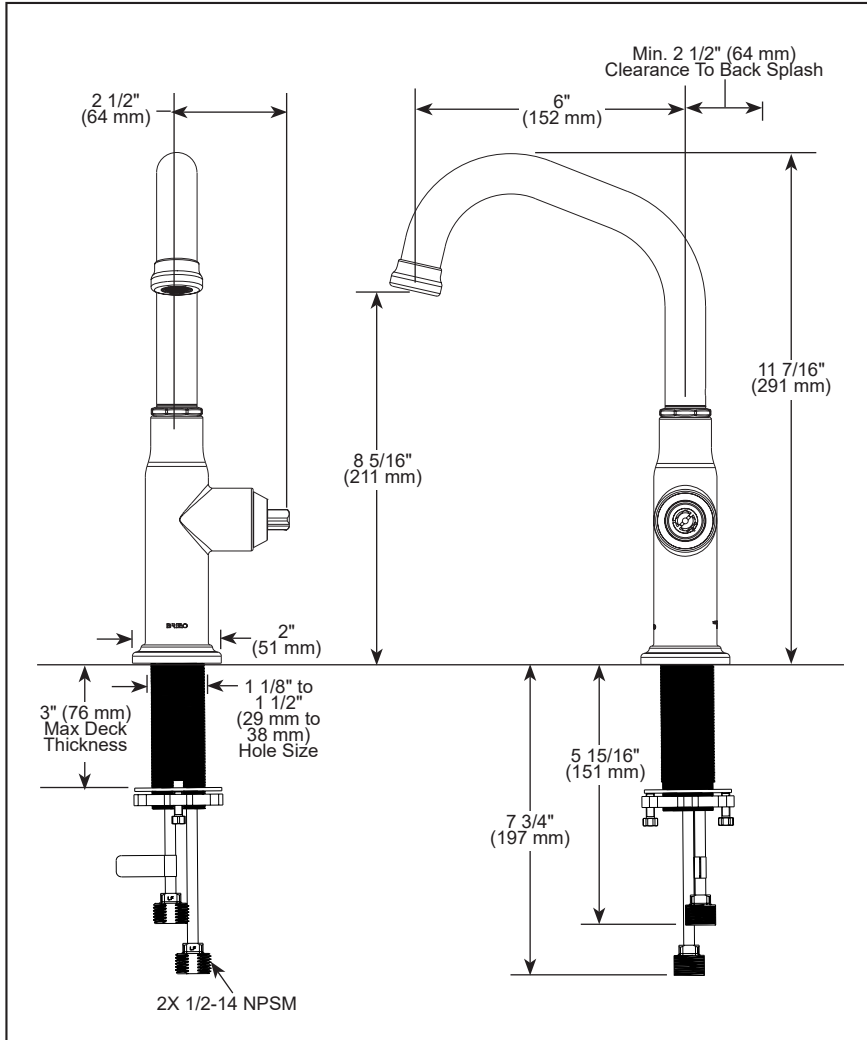

COMPLIES WITH:

- ASME A112.18.1 / CSA B125.1
- ♿ ICC/ANSI A117.1

▲ Designate proper finish suffix

Brizo Kitchen & Bath Company reserves the right (1) to make changes in specifications and materials, and (2) to change or discontinue models, both without notice or obligation. Dimensions are for reference only. See current full-line price book or www.brizo.com for finish options and product availability.

BSP-K-61049LF -LHP Rev. A

Brizo Kitchen & Bath Company

55 E. 111th Street, Carmel, Indiana 46280
350 South Edgeware Road, St. Thomas, ON N5P 4L1
© 2025 Brizo Kitchen & Bath Company