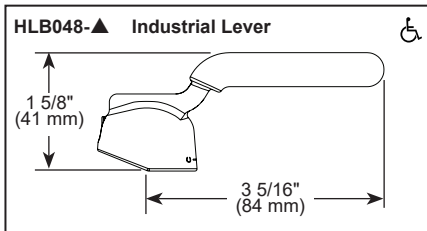

COMPLIES WITH:

- ASME A112.18.1 / CSA B125.1
- ♿ ICC/ANSI A117.1

▲ Designate proper finish suffix

Brizo Kitchen & Bath Company reserves the right (1) to make changes in specifications and materials, and (2) to change or discontinue models, both without notice or obligation. Dimensions are for reference only. See current full-line price book or www.brizo.com for finish options and product availability.

BSP-K-61049LF -LHP Rev. A

Brizo Kitchen & Bath Company

55 E. 111th Street, Carmel, Indiana 46280
350 South Edgeware Road, St. Thomas, ON N5P 4L1
© 2025 Brizo Kitchen & Bath Company