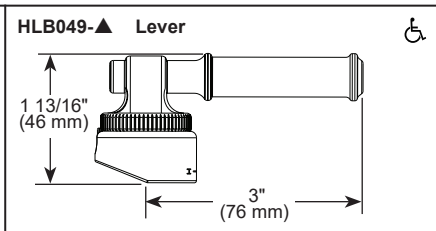

COMPLIES WITH:

- ASME A112.18.1 / CSA B125.1
- ♿ ICC/ANSI A117.1

▲ Designate proper finish suffix

Brizo Kitchen & Bath Company reserves the right (1) to make changes in specifications and materials, and (2) to change or discontinue models, both without notice or obligation. Dimensions are for reference only. See current full-line price book or www.brizo.com for finish options and product availability.

BSP-K-61049LF -LHP Rev. A

Brizo Kitchen & Bath Company

55 E. 111th Street, Carmel, Indiana 46280
350 South Edgeware Road, St. Thomas, ON N5P 4L1
© 2025 Brizo Kitchen & Bath Company