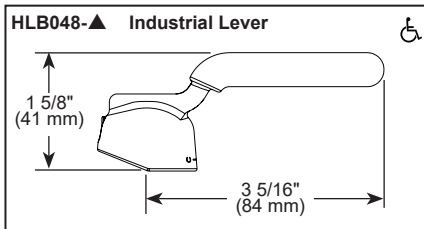

COMPLIES WITH:

- ASME A112.18.1 / CSA B125.1
- ♿ ICC/ANSI A117.1

▲ Designate proper finish suffix

Brizo Kitchen & Bath Company reserves the right (1) to make changes in specifications and materials, and (2) to change or discontinue models, both without notice or obligation. Dimensions are for reference only. See current full-line price book or www.brizo.com for finish options and product availability.

BSP-K-61048LF -LHP Rev. A

Brizo Kitchen & Bath Company
55 E. 111th Street, Carmel, Indiana 46280
350 South Edgeware Road, St. Thomas, ON N5P 4L1
© 2025 Brizo Kitchen & Bath Company