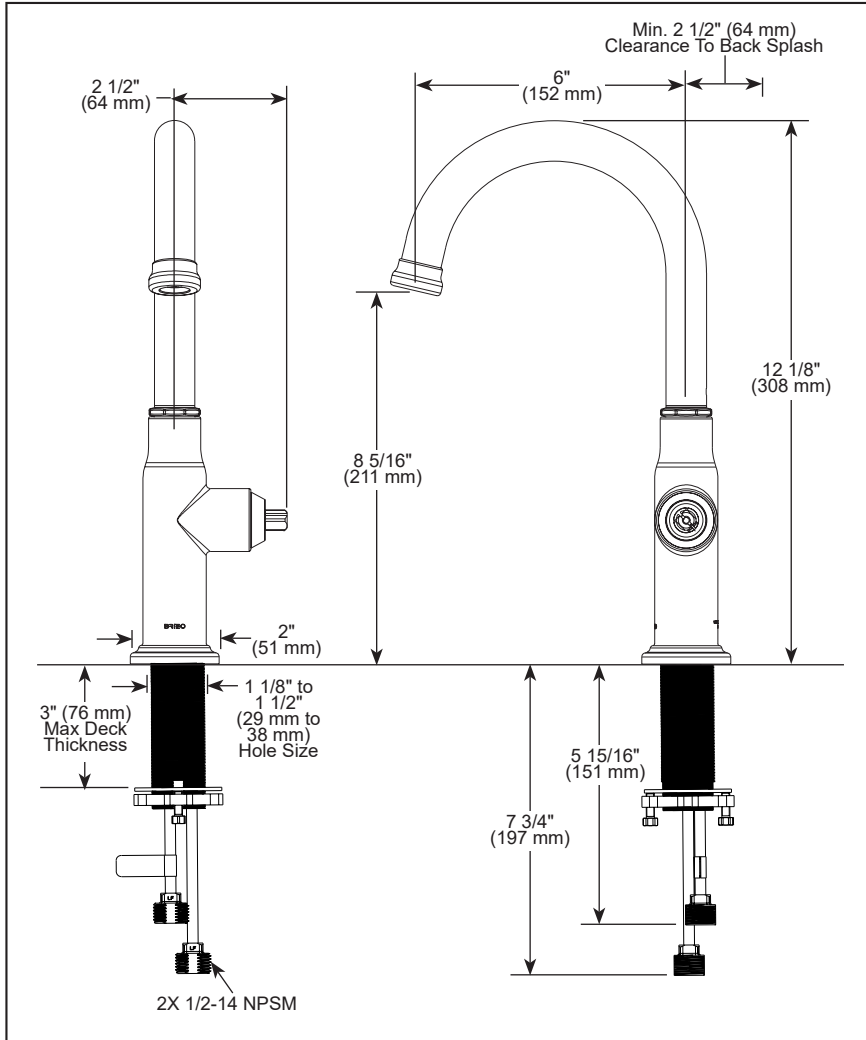

COMPLIES WITH:

- ASME A112.18.1 / CSA B125.1
- ♿ ICC/ANSI A117.1

▲ Designate proper finish suffix

Brizo Kitchen & Bath Company reserves the right (1) to make changes in specifications and materials, and (2) to change or discontinue models, both without notice or obligation. Dimensions are for reference only. See current full-line price book or www.brizo.com for finish options and product availability.

BSP-K-61048LF -LHP Rev. A

Brizo Kitchen & Bath Company
55 E. 111th Street, Carmel, Indiana 46280
350 South Edgeware Road, St. Thomas, ON N5P 4L1
© 2025 Brizo Kitchen & Bath Company