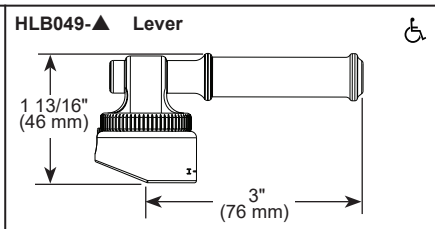

COMPLIES WITH:

- ASME A112.18.1 / CSA B125.1
- ♿ ICC/ANSI A117.1

▲ Designate proper finish suffix

Brizo Kitchen & Bath Company reserves the right (1) to make changes in specifications and materials, and (2) to change or discontinue models, both without notice or obligation. Dimensions are for reference only. See current full-line price book or www.brizo.com for finish options and product availability.

BSP-K-61048LF -LHP Rev. A

Brizo Kitchen & Bath Company
55 E. 111th Street, Carmel, Indiana 46280
350 South Edgeware Road, St. Thomas, ON N5P 4L1
© 2025 Brizo Kitchen & Bath Company