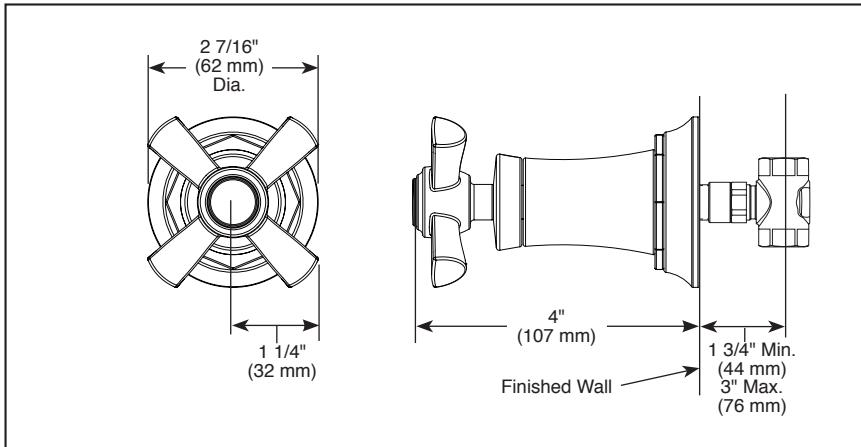

BRIZO[®]

SENSORI[®]

CUSTOM SHOWER TRIM

- Rook™ Collection
- Volume Control Trim

Submitted Model No.: _____

Specific Features: _____

▲ Designate proper finish suffix

STANDARD SPECIFICATIONS

- Must also order R66600 Rough-In
- 180° handle rotation controls volume only
- Volume controls are required for every outlet and every set of body sprays (up to 7.7 gpm @ 60 PSI)
- All parts are replaceable from the front
- Adjusts for wall thickness variations
- Recommended working pressure of 45-80 PSI
- Volume control only; must be used with temperature control device
- Rough extension kit (RP74456) available