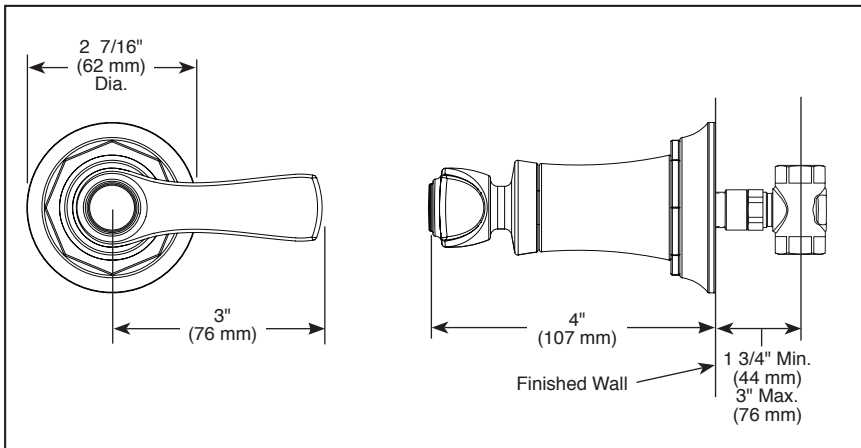

BRIZO[®]

SENSORI[®]

CUSTOM SHOWER TRIM

- Rook™ Collection
- Volume Control Trim

Submitted Model No.: _____

Specific Features: _____

▲ Designate proper finish suffix

STANDARD SPECIFICATIONS

- Must also order R66600 Rough-In
- 180° handle rotation controls volume only
- Volume controls are required for every outlet and every set of body sprays (up to 7.7 gpm @ 60 PSI)
- All parts are replaceable from the front
- Adjusts for wall thickness variations
- Recommended working pressure of 45-80 PSI
- Volume control only; must be used with temperature control device
- Rough extension kit (RP74456) available