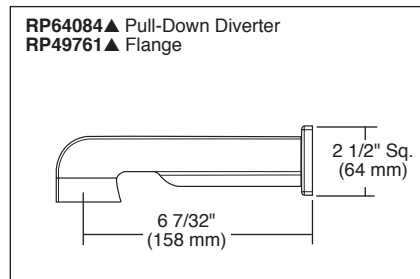

## TUB AND SHOWER FAUCET TRIM

Submitted Model No.: \_\_\_\_\_

Specific Features: \_\_\_\_\_

▲ Designate proper finish suffix

- Siderna® Bath Collection
- Valve Only (T60080)
- Shower Only (T60280)
- Tub/Shower (T60480)

### STANDARD SPECIFICATIONS:

- Thermostatic wax element maintains the outlet temperature to  $\pm 3.6^\circ\text{F}$
- Must also order MultiChoice® Universal rough valve body (R60000 Series)
- Back-to-back installation capability
- Lever volume control handle; temperature adjustment lever
- Graphics indicate hot/cold temperature adjustment
- Field adjustable to limit handle rotation into hot water zone
- All parts replaceable from the front of the valve
- Adjusts for up to 1" wall thickness
- Single function showerhead; 2.50 gpm @ 80 psi