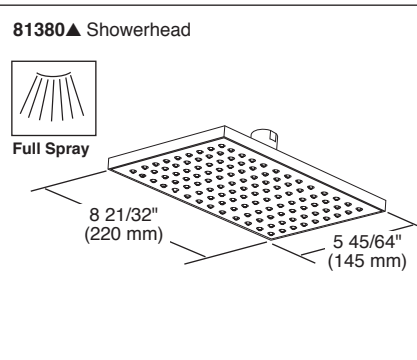

## TUB AND SHOWER FAUCET TRIM

Submitted Model No.: \_\_\_\_\_

Specific Features: \_\_\_\_\_

▲ Designate proper finish suffix

- Siderna® Bath Collection
- Valve Only (T60080)
- Shower Only (T60280)
- Tub/Shower (T60480)

### STANDARD SPECIFICATIONS:

- Thermostatic wax element maintains the outlet temperature to  $\pm 3.6^\circ\text{F}$
- Must also order MultiChoice® Universal rough valve body (R60000 Series)
- Back-to-back installation capability
- Lever volume control handle; temperature adjustment lever
- Graphics indicate hot/cold temperature adjustment
- Field adjustable to limit handle rotation into hot water zone
- All parts replaceable from the front of the valve
- Adjusts for up to 1" wall thickness
- Single function showerhead; 2.50 gpm @ 80 psi