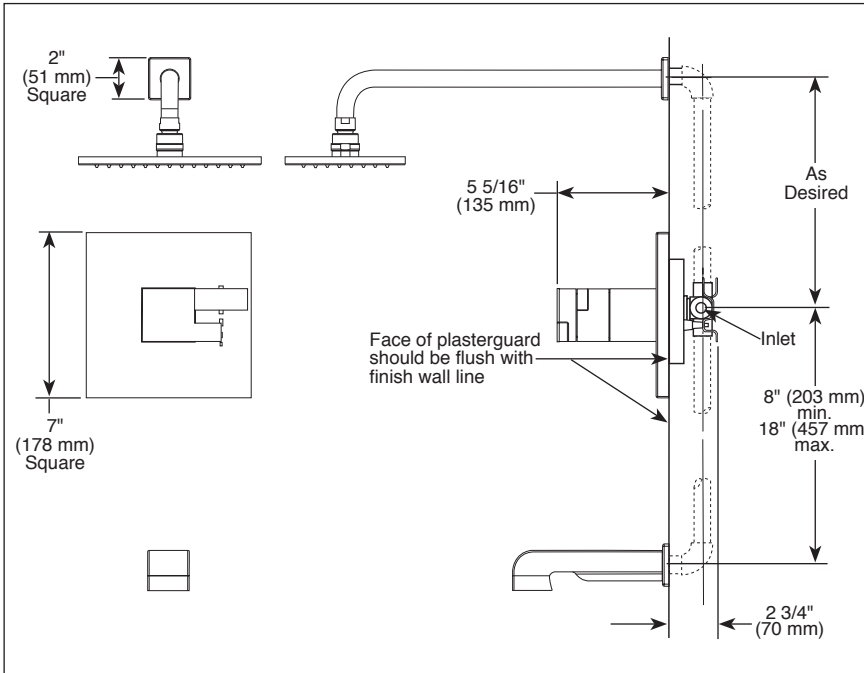

## TUB AND SHOWER FAUCET TRIM

Submitted Model No.: \_\_\_\_\_

Specific Features: \_\_\_\_\_

▲ Designate proper finish suffix

- Siderna® Bath Collection
- Valve Only (T60080)
- Shower Only (T60280)
- Tub/Shower (T60480)

### STANDARD SPECIFICATIONS:

- Thermostatic wax element maintains the outlet temperature to  $\pm 3.6^\circ\text{F}$
- Must also order MultiChoice® Universal rough valve body (R60000 Series)
- Back-to-back installation capability
- Lever volume control handle; temperature adjustment lever
- Graphics indicate hot/cold temperature adjustment
- Field adjustable to limit handle rotation into hot water zone
- All parts replaceable from the front of the valve
- Adjusts for up to 1" wall thickness
- Single function showerhead; 2.50 gpm @ 80 psi