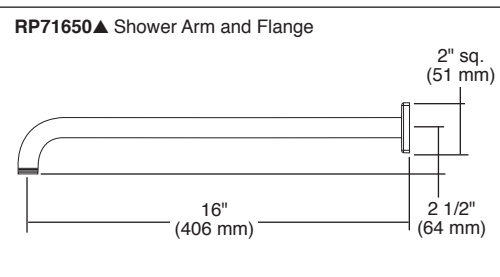

## TUB AND SHOWER FAUCET TRIM

Submitted Model No.: \_\_\_\_\_

Specific Features: \_\_\_\_\_

▲ Designate proper finish suffix

- Siderna® Bath Collection
- Valve Only (T60080)
- Shower Only (T60280)
- Tub/Shower (T60480)

### STANDARD SPECIFICATIONS:

- Thermostatic wax element maintains the outlet temperature to  $\pm 3.6^\circ\text{F}$
- Must also order MultiChoice® Universal rough valve body (R60000 Series)
- Back-to-back installation capability
- Lever volume control handle; temperature adjustment lever
- Graphics indicate hot/cold temperature adjustment
- Field adjustable to limit handle rotation into hot water zone
- All parts replaceable from the front of the valve
- Adjusts for up to 1" wall thickness
- Single function showerhead; 2.50 gpm @ 80 psi