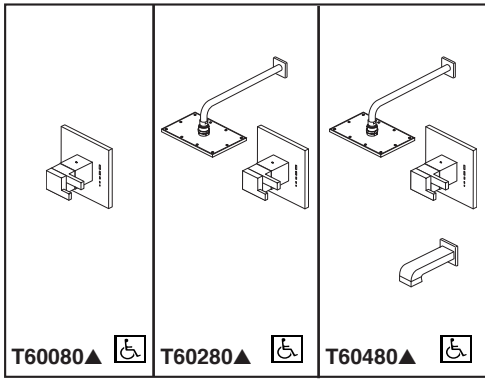

## TUB AND SHOWER FAUCET TRIM

Submitted Model No.: \_\_\_\_\_

Specific Features: \_\_\_\_\_

▲ Designate proper finish suffix

- Siderna® Bath Collection
- Valve Only (T60080)
- Shower Only (T60280)
- Tub/Shower (T60480)

### FEATURES:

- TempAssure® thermostatic valve cartridge
- Escutcheon held in place by magnets. No exposed screws

### STANDARD SPECIFICATIONS:

- Thermostatic wax element maintains the outlet temperature to  $\pm 3.6^\circ\text{F}$
- Must also order MultiChoice® Universal rough valve body (R60000 Series)
- Back-to-back installation capability
- Lever volume control handle; temperature adjustment lever
- Graphics indicate hot/cold temperature adjustment
- Field adjustable to limit handle rotation into hot water zone
- All parts replaceable from the front of the valve
- Adjusts for up to 1" wall thickness
- Single function showerhead; 2.50 gpm @ 80 psi