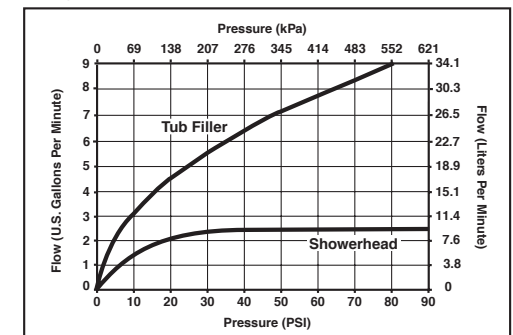

For additional flow rate information reference the Brizo price book.

Brizo Kitchen & Bath Company
Indianapolis, Indiana 46280
A Division of Masco Corporation of Indiana
© 2016 Brizo Kitchen & Bath Company

Brizo Kitchen & Bath Company reserves the right (1) to make changes in specifications and materials, and (2) to change or discontinue models, both without notice or obligation. Dimensions are for reference only. See current full-line price book or www.brizo.com for finish options and product availability.

BSP-B-T60080 Rev. I