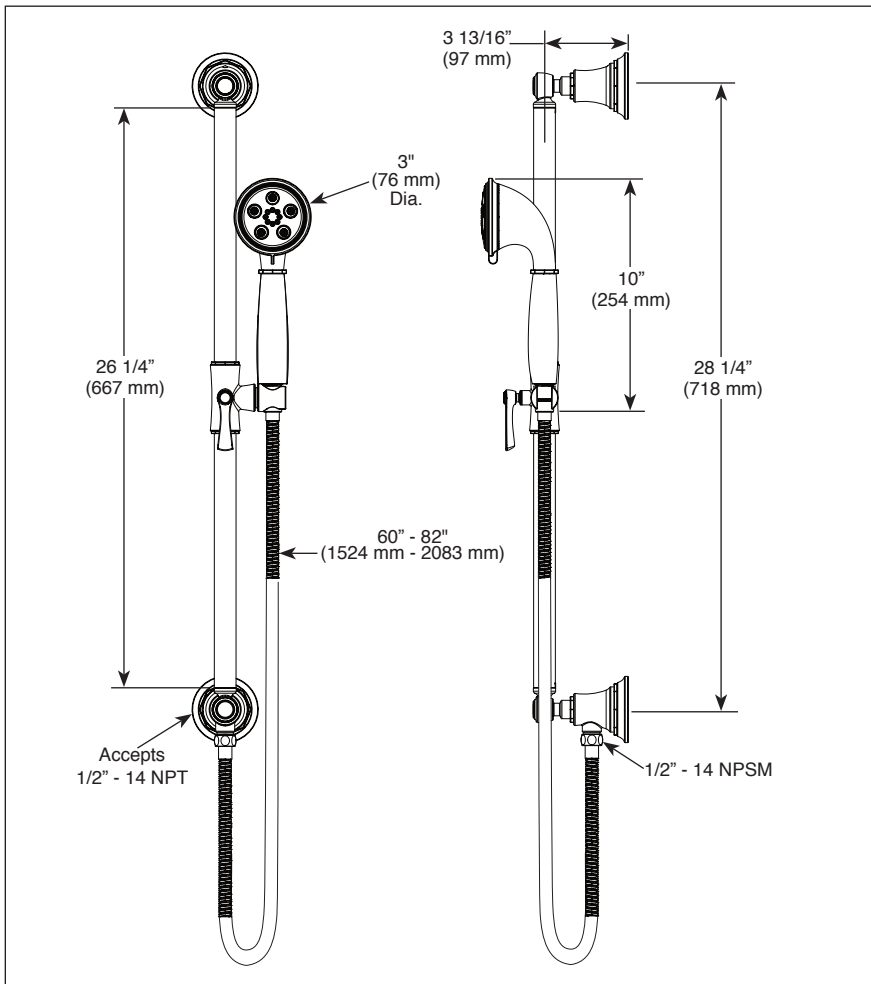

88761▲

BRIZO® HAND SHOWER W/ SLIDE BAR

■ Rook™ Collection

FEATURES:

- Multi function handshower featuring H₂Okinetic Technology®

Submitted Model No.: _____

Specific Features: _____

STANDARD SPECIFICATIONS:

- 2.0 gpm @ 80 psi (7.6 L/min @ 552 kPa)
- Wall bar with adjustable slide (allows for adjustable shower height). Not to be used as a grab bar. Not ADA compliant
- 60-82" (1524mm-2083 mm) stretchable finished metal hose
- Wall bar includes integrated elbow for hose connection
- Slide bar can be installed with hose connection on top if desired

▲ Designate proper finish suffix

Spray Pattern

H₂Okinetic
Technology®

Massaging
Spray

Pause

- Your Brizo Faucet hand shower incorporates a backflow protection system that has been tested to be in compliance with ASME A112.18.3. It incorporates two certified check valves in series, which operate independently and are integral, non-serviceable parts of the wand assembly.