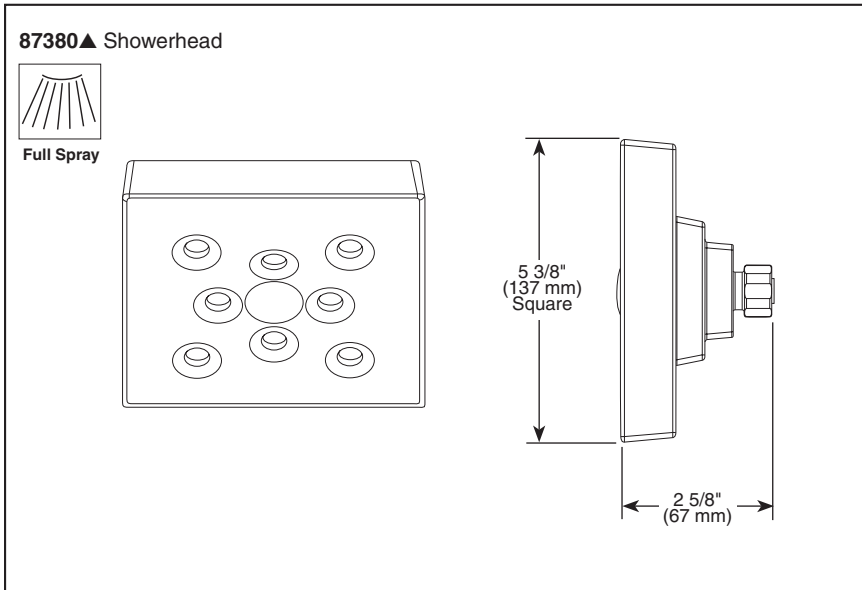

Submitted Model No.: _____

Specific Features: _____

BRIZO®

RAINCAN SHOWERHEAD

- Siderna® Bath Collection
- Showerhead Featuring H₂Okinetic Technology®

STANDARD SPECIFICATIONS:

- H₂Okinetic Technology® single function showerhead.
- Finished sprayface matches shell finish.
- Showerhead has 1/2"-14 NPSM female connection.
- Max. 2.00 gpm @ 80 psi, 7.6 L/min @ 550 kPa
- Wrench flats for tightening.
- Showerhead ball nut pivots and rotates.