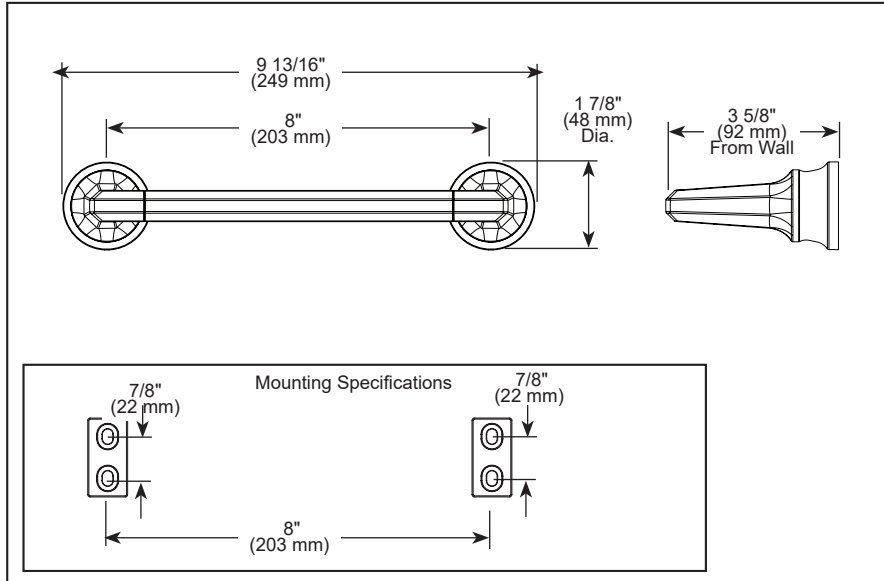

RP100215

▲ Designate proper finish suffix