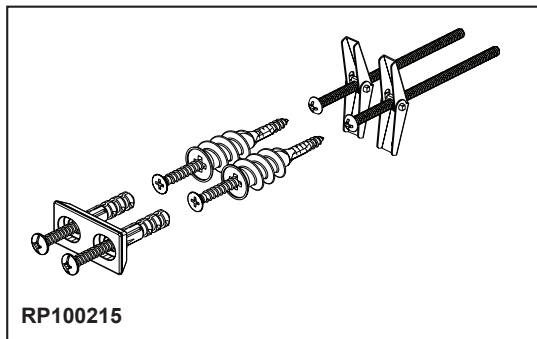

RP100215

▲ Designate proper finish suffix