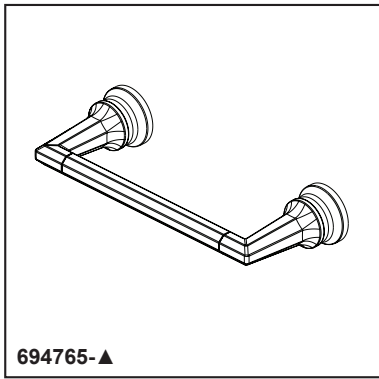

BRIZO®

ACCESSORIES

- Beauclere™ Collection
- 8" Mini Towel Bar

STANDARD SPECIFICATIONS:

- Wood blocking is preferable behind all wall surfaces. If wood blocking is not available, try finding a wood stud to anchor at least one end of this accessory.
- Mounting hardware and mounting instructions included with product.
- Note: Plastic anchors, screws, toggle bolts, and mounting brackets are included with the mounting hardware.
- All metal construction

WARRANTY

- Parts and Finish - Lifetime limited warranty; or for commercial purchasers, 10 years for multi-family residential (apartments and condominiums) and 5 years for all other commercial uses, in each case from the date the product is received by the original purchaser or their authorized representative (installation contractor, etc.).
- Electronic Parts and Batteries (if applicable) - 5 years from the date the product is received by the original purchaser or their authorized representative (installation contractor, etc.); or for commercial purchasers, 1 year from the date the product is received by the original purchaser or their authorized representative (installation contractor, etc.). No warranty is provided on batteries.
- Please go to www.brizo.com for the complete details of our limited warranty.

694765-▲