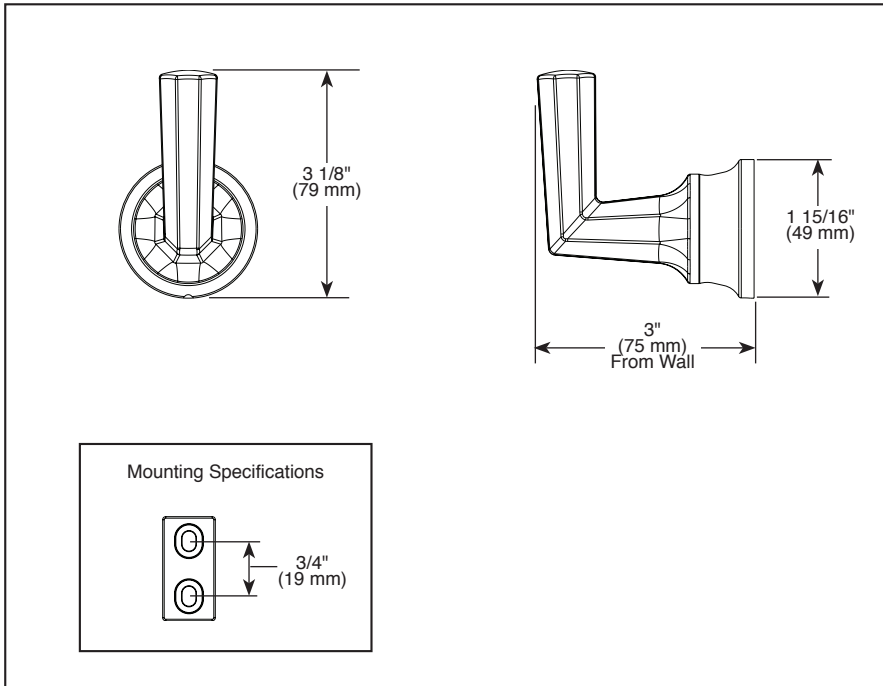

BRIZO®

ACCESSORIES

- Beauclere™ Bath Collection
- Robe Hook

STANDARD SPECIFICATIONS:

- Wood blocking is preferable behind all wall surfaces. If wood blocking is not available, try finding a wood stud to anchor this accessory.
- Mounting hardware and mounting instructions included with product.
- Note: Plastic anchors, screw, toggle bolts, and mounting brackets are included with the mounting hardware.
- All metal construction with available crystal acrylic option

WARRANTY

- Parts and Finish - Lifetime limited warranty, or for commercial purchasers, 10 years for multi-family residential (apartments and condominiums) and 5 years for all other commercial uses, in each case from the date the product is received by the original purchaser or their authorized representative (installation contractor, etc.).
- Electronic Parts and Batteries (if applicable) - 5 years from the date the product is received by the original purchaser or their authorized representative (installation contractor, etc.); or for commercial purchasers, 1 year from the date the product is received by the original purchaser or their authorized representative (installation contractor, etc.). No warranty is provided on batteries.

▲ Designate proper finish suffix