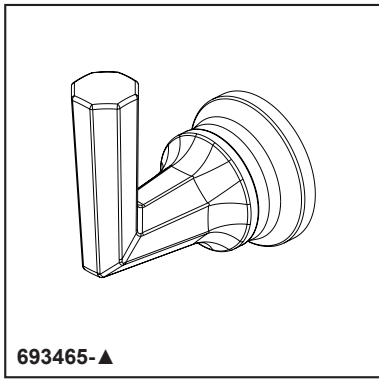

BRIZO®

ACCESSORIES

- Beauclere™ Bath Collection
- Robe Hook

STANDARD SPECIFICATIONS:

- Wood blocking is preferable behind all wall surfaces. If wood blocking is not available, try finding a wood stud to anchor this accessory.
- Mounting hardware and mounting instructions included with product.
- Note: Plastic anchors, screw, toggle bolts, and mounting brackets are included with the mounting hardware.
- All metal construction with available crystal acrylic option

WARRANTY

- Parts and Finish - Lifetime limited warranty, or for commercial purchasers, 10 years for multi-family residential (apartments and condominiums) and 5 years for all other commercial uses, in each case from the date the product is received by the original purchaser or their authorized representative (installation contractor, etc.).
- Electronic Parts and Batteries (if applicable) - 5 years from the date the product is received by the original purchaser or their authorized representative (installation contractor, etc.); or for commercial purchasers, 1 year from the date the product is received by the original purchaser or their authorized representative (installation contractor, etc.). No warranty is provided on batteries.

▲ Designate proper finish suffix