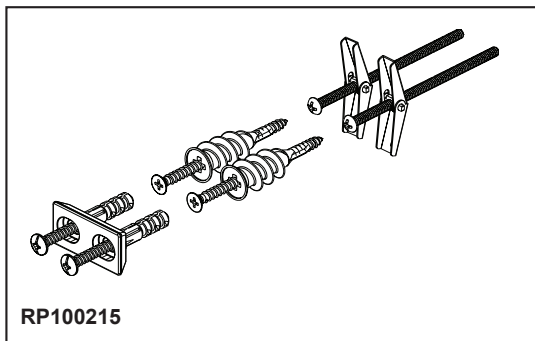

BRIZO®

ACCESSORIES

- Beauclere™ Bath Collection
- Robe Hook

STANDARD SPECIFICATIONS:

- Wood blocking is preferable behind all wall surfaces. If wood blocking is not available, try finding a wood stud to anchor this accessory.
- Mounting hardware and mounting instructions included with product.
- Note: Plastic anchors, screw, toggle bolts, and mounting brackets are included with the mounting hardware.
- All metal construction with available crystal acrylic option

WARRANTY

- Parts and Finish - Lifetime limited warranty, or for commercial purchasers, 10 years for multi-family residential (apartments and condominiums) and 5 years for all other commercial uses, in each case from the date the product is received by the original purchaser or their authorized representative (installation contractor, etc.).
- Electronic Parts and Batteries (if applicable) - 5 years from the date the product is received by the original purchaser or their authorized representative (installation contractor, etc.); or for commercial purchasers, 1 year from the date the product is received by the original purchaser or their authorized representative (installation contractor, etc.). No warranty is provided on batteries.

▲ Designate proper finish suffix