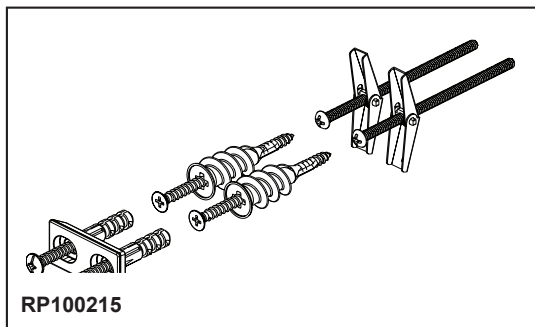

▲ Designate proper finish suffix