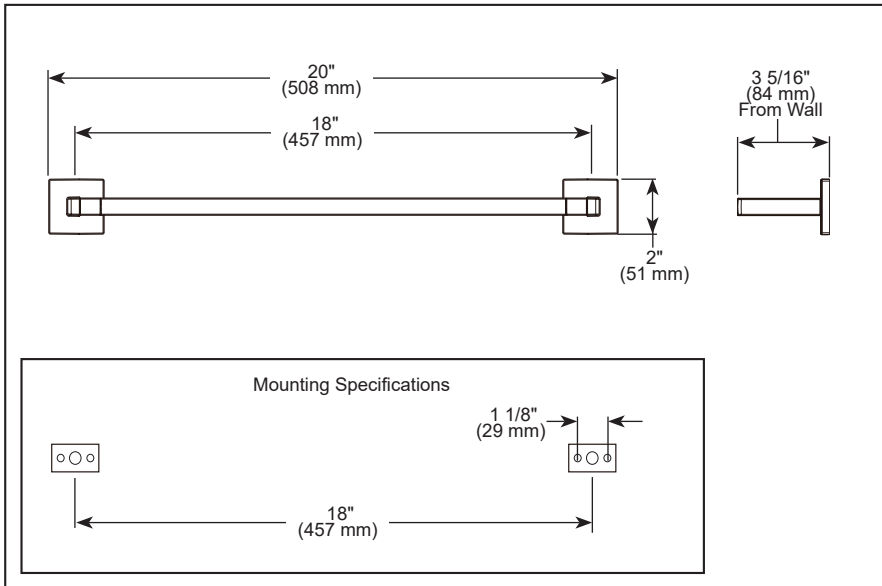

BRIZO®

ACCESSORIES

- Frank Lloyd Wright® Bath Collection by Brizo®
- 18" Towel Bar

STANDARD SPECIFICATIONS:

- Wood blocking is preferable behind all wall surfaces. If wood blocking is not available, try finding a wood stud to anchor at least one end of this accessory.
- Mounting hardware and mounting instructions included with product.
- Note: Plastic anchors, screws, toggle bolts, and mounting brackets are included with the mounting hardware.
- All metal construction

WARRANTY

- Parts and Finish - Lifetime limited warranty; or for commercial purchasers, 10 years for multi-family residential (apartments and condominiums) and 5 years for all other commercial uses, in each case from the date the product is received by the original purchaser or their authorized representative (installation contractor, etc.).
- Please go to www.brizo.com for the complete details of our limited warranty

▲ Designate proper finish suffix