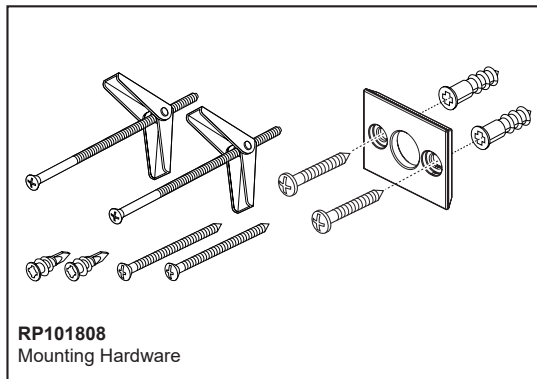

BRIZO®

ACCESSORIES

- Frank Lloyd Wright® Bath Collection by Brizo®
- 18" Towel Bar

STANDARD SPECIFICATIONS:

- Wood blocking is preferable behind all wall surfaces. If wood blocking is not available, try finding a wood stud to anchor at least one end of this accessory.
- Mounting hardware and mounting instructions included with product.
- Note: Plastic anchors, screws, toggle bolts, and mounting brackets are included with the mounting hardware.
- All metal construction

WARRANTY

- Parts and Finish - Lifetime limited warranty; or for commercial purchasers, 10 years for multi-family residential (apartments and condominiums) and 5 years for all other commercial uses, in each case from the date the product is received by the original purchaser or their authorized representative (installation contractor, etc.).
- Please go to www.brizo.com for the complete details of our limited warranty

▲ Designate proper finish suffix