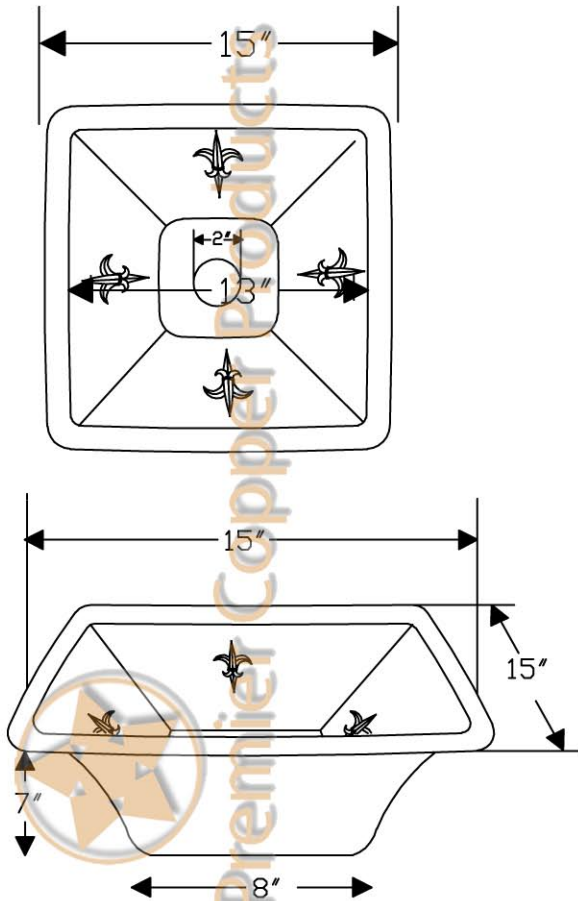

PREMIER
COPPER PRODUCTS

ITEM # BS15FDB2 15" SQUARE FLEUR DE LIS BAR

CODE/STANDARD COMPLIANCE

* IAPMO/cUPC LISTED

OUTER DIMENSIONS: 15"X15"X7"

INNER DIMENSIONS: 13"X13"X7"

DRAIN SIZE: 2" BAR STANDARD

MATERIAL GAUGE: 16

IMPORTANT: THIS PRODUCT IS HAND CRAFTED AND SMALL VARIANCES MAY OCCUR. DIMENSIONS MAY VARY UP TO 1/4". DO NOT MAKE ANY INSTALLATION CUTS UNTIL YOU RECEIVE YOUR SINK.