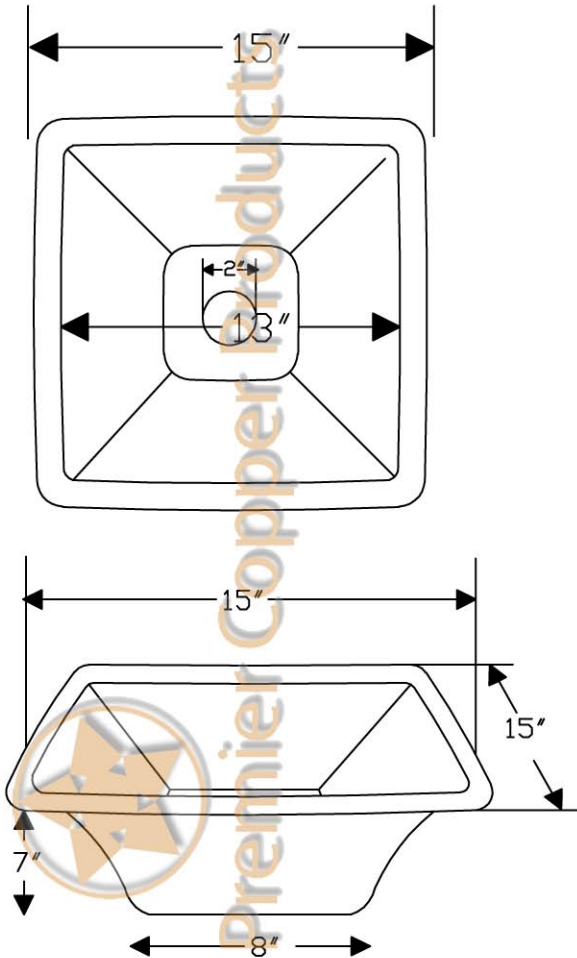

CODE/STANDARD COMPLIANCE

* IAPMO/cUPC LISTED

ITEM # BS15DB2 15" SQUARE BAR

OUTER DIMENSIONS: 15"X15"X7"

INNER DIMENSIONS: 13"X13"X7"

DRAIN SIZE: 2" BAR STANDARD

MATERIAL GAUGE: 16

IMPORTANT: THIS PRODUCT IS HAND CRAFTED AND SMALL VARIANCES MAY OCCUR. DIMENSIONS MAY VARY UP TO 1/4". DO NOT MAKE ANY INSTALLATION CUTS UNTIL YOU RECEIVE YOUR SINK.