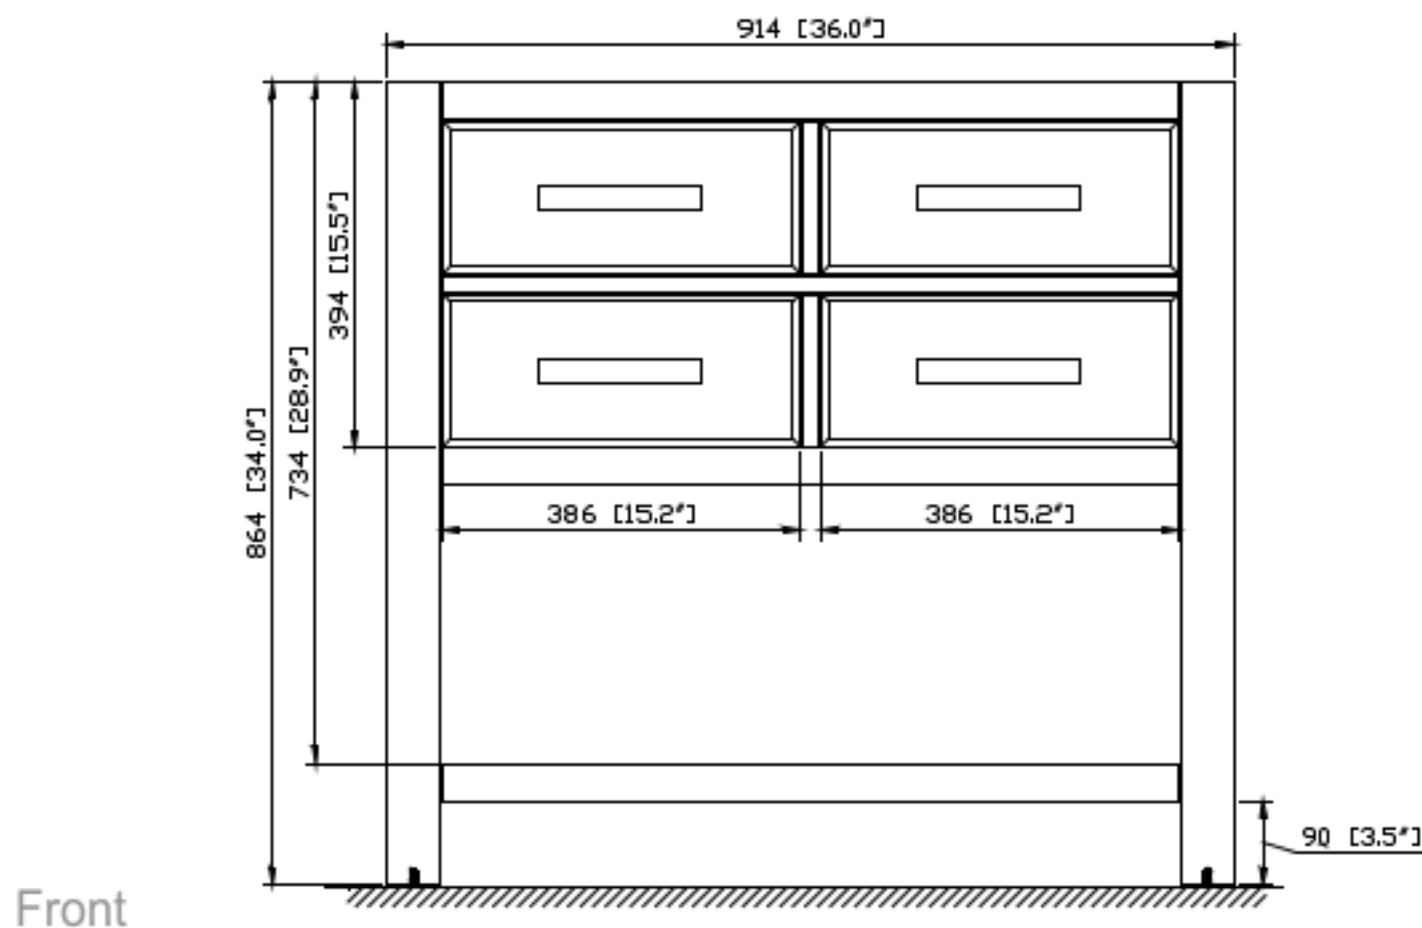

Product Diagrams

For customer support please call 866 522 5578 weekdays 9:00 to 6:00 PST