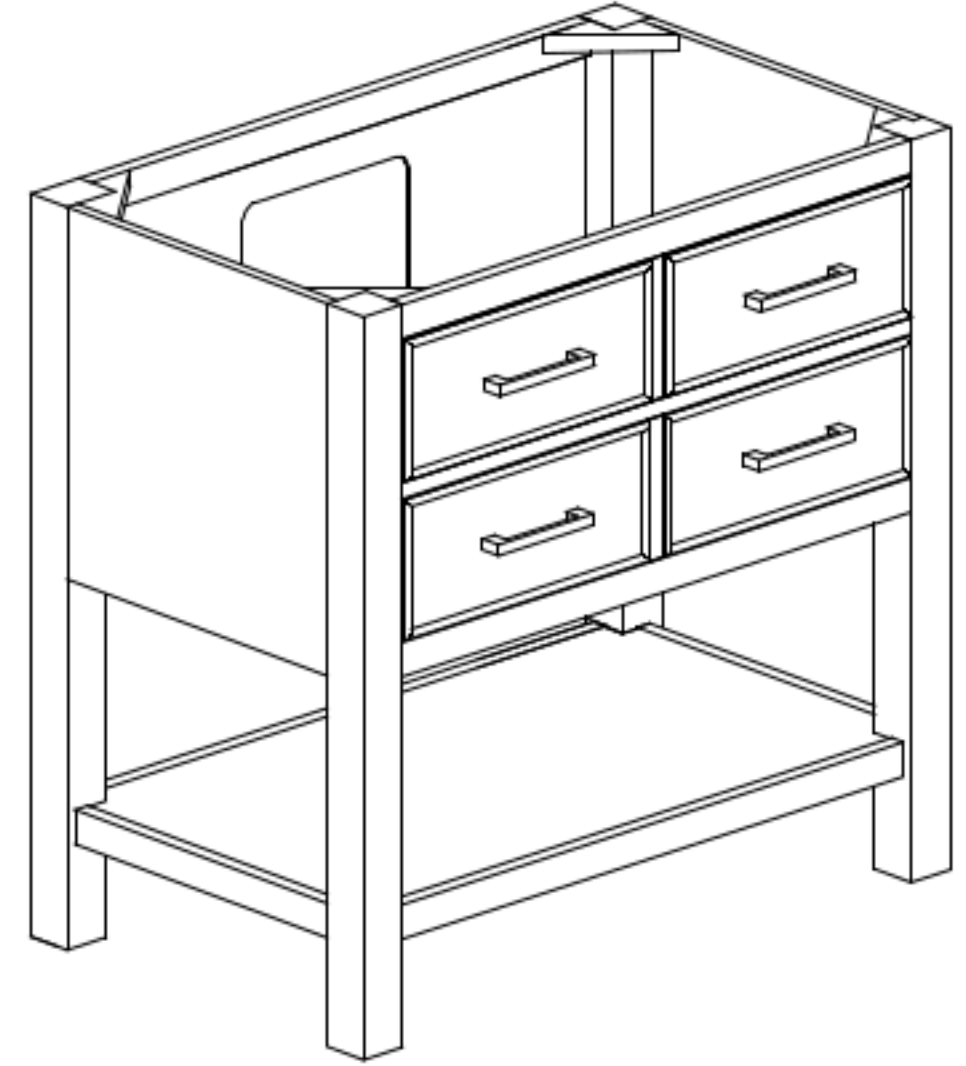

## Features

- Solid poplar frame and birch veneer plywood
- 2 soft-close drawer
- Brushed nickel finished hardware
- Adjustable height levelers
- Under counter application

## Nominal Dimension

- 36W x 21.5D x 34H (inches)