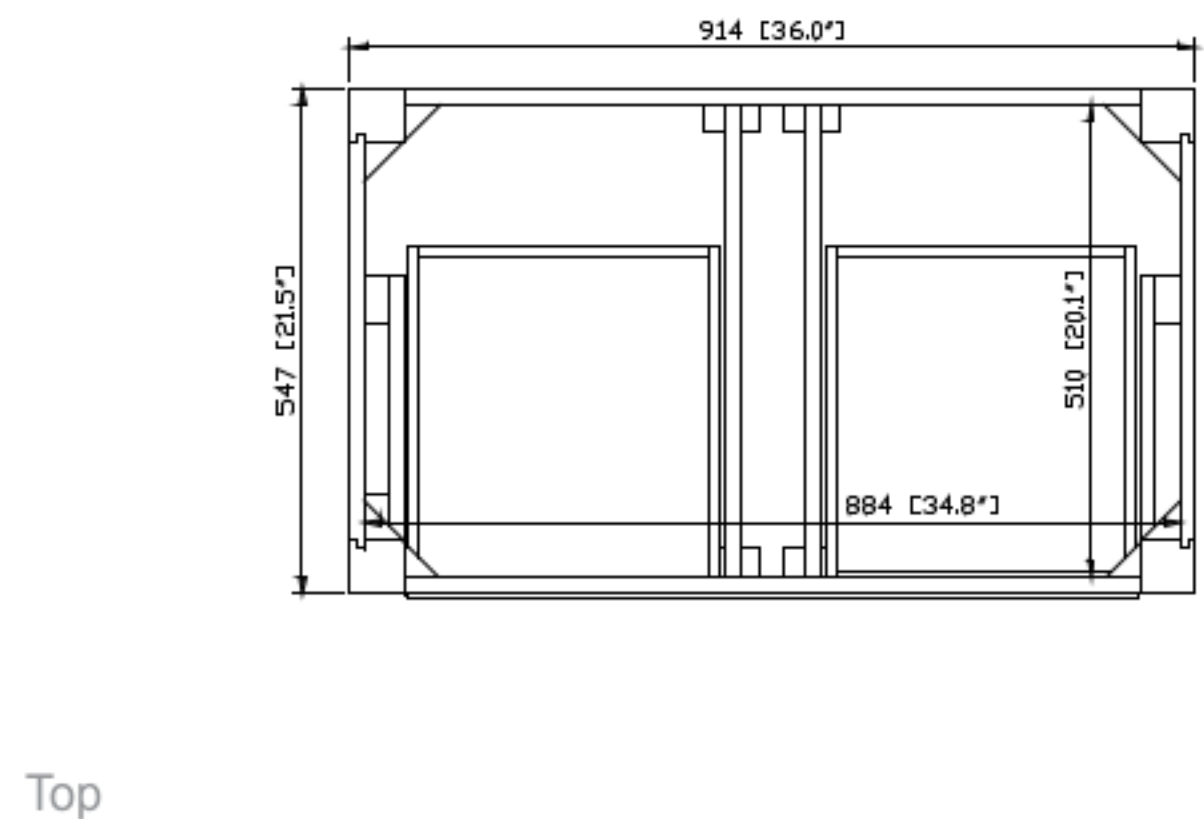

Product Diagrams

For customer support please call 866 522 5578 weekdays 9:00 to 6:00 PST