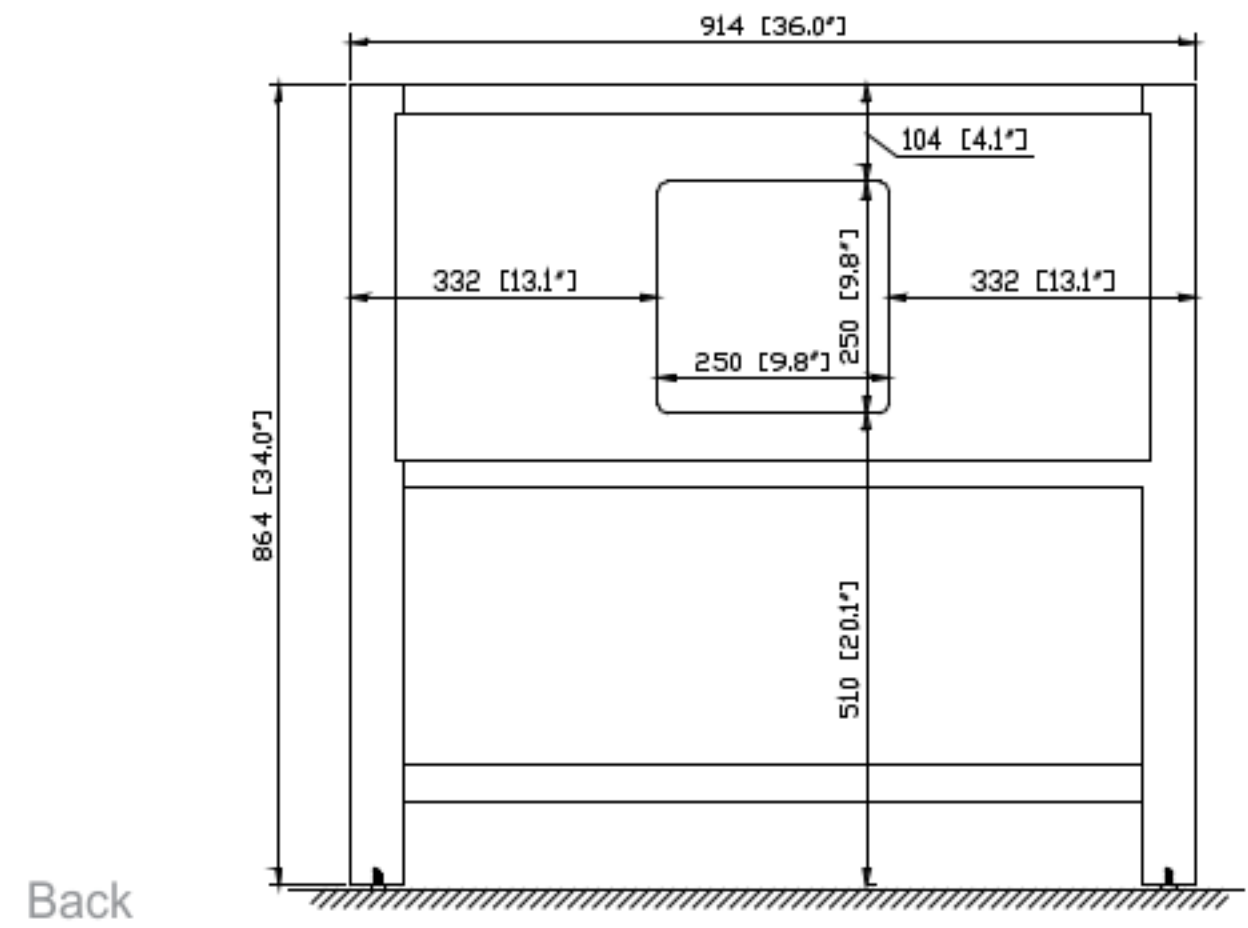

Product Diagrams

For customer support please call 866 522 5578 weekdays 9:00 to 6:00 PST