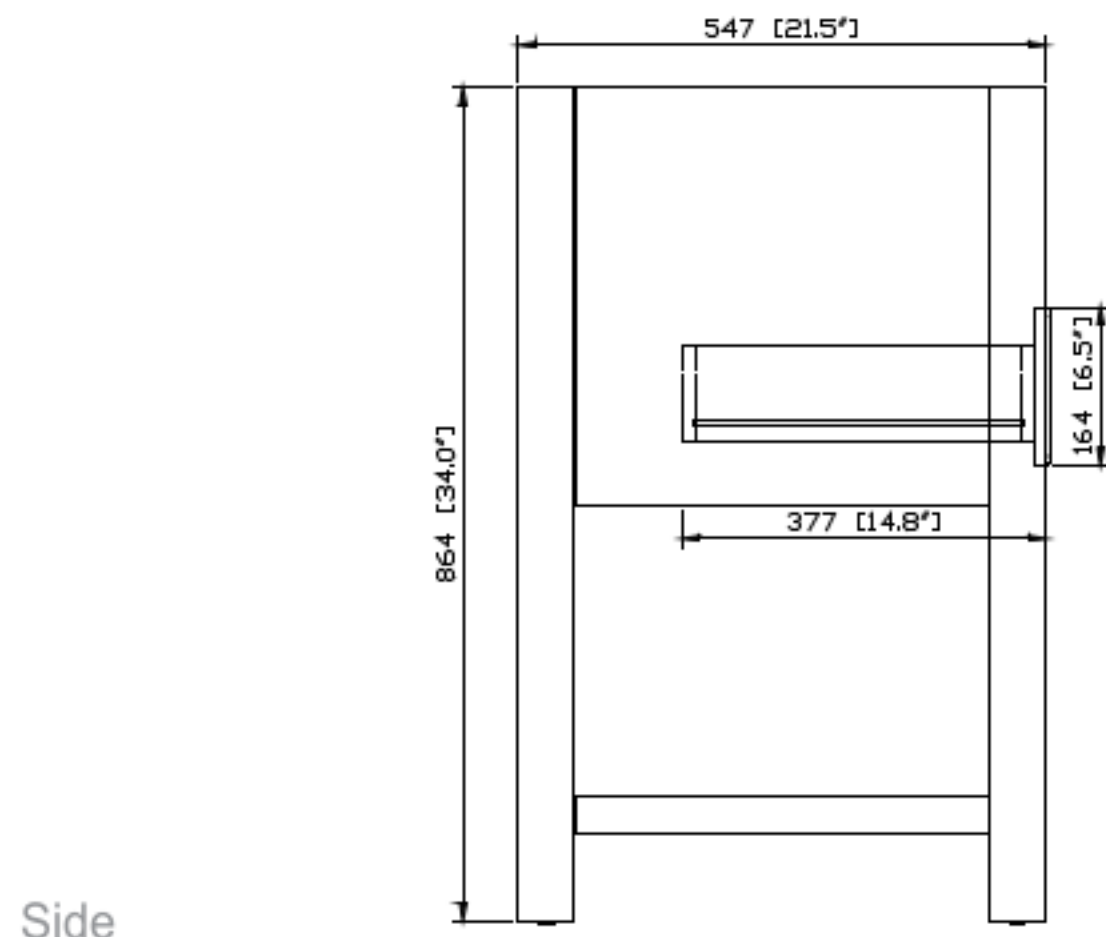

Product Diagrams

For customer support please call 866 522 5578 weekdays 9:00 to 6:00 PST