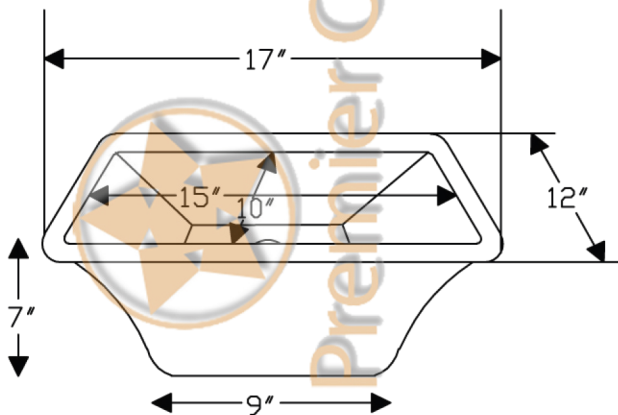

## MODEL NUMBER: BRECN3

- \* Description: Rectangle Copper Bar Sink in Electroless Nickel w/ 3.5" Drain Size
- \* Outer Dimensions: 17" x 12" x 7"
- \* Inner Dimensions: 15" x 10" x 7"
- \* Rim: 1"
- \* Drain Opening: 3.5" Bar Standard
- \* Finish: Electroless Nickel

This product is hand crafted, small variances in color and size may occur.  
Dimensions may vary up to 1/4". Do not make any installation cuts until you receive your item(s).