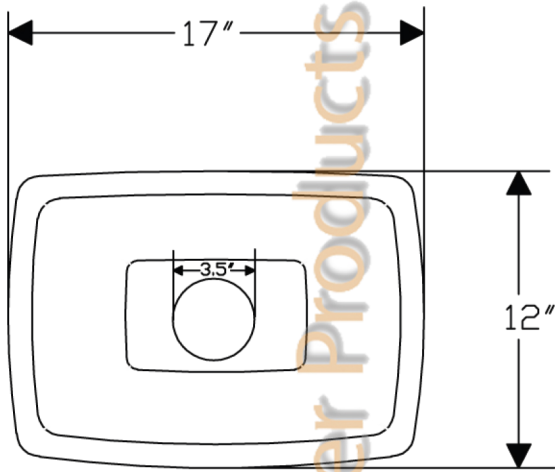

## MODEL NUMBER: BRECN3

- \* Description: Rectangle Copper Bar Sink in Electroless Nickel w/ 3.5" Drain Size
- \* Outer Dimensions: 17" x 12" x 7"
- \* Inner Dimensions: 15" x 10" x 7"
- \* Rim: 1"
- \* Drain Opening: 3.5" Bar Standard
- \* Finish: Electroless Nickel

This product is hand crafted, small variances in color and size may occur.  
Dimensions may vary up to 1/4". Do not make any installation cuts until you receive your item(s).