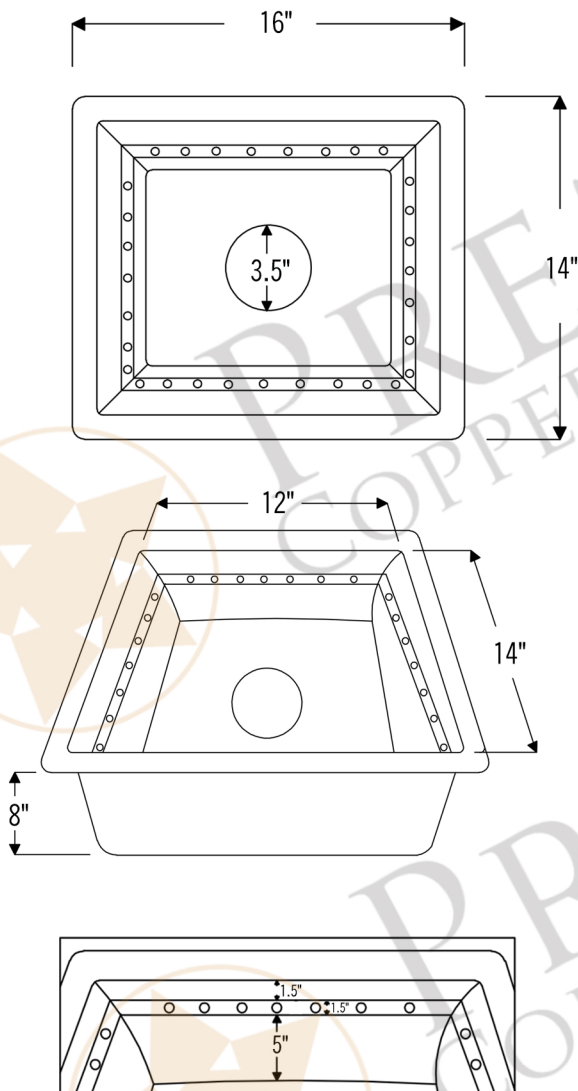

PREMIER
COPPER PRODUCTS

MODEL NUMBER: BREC16DBBS

- * Description: 16" Gourmet Rectangular Hammered Copper Bar/Prep Sink with Barrel Strap Design
- * Outer Dimension: 16" x 14" x 8"
- * Inner Dimension: 14" x 12" x 8"
- * Rim: 1"
- * Drain Opening: 3.5"
- * Finish: Oil Rubbed Bronze
- * Gauge: 14

THIS PRODUCT IS HAND CRAFTED, SMALL VARIANCES IN COLOR AND SIZE MAY OCCUR.
DO NOT MAKE ANY INSTALLATION CUTS UNTIL YOU RECEIVE YOUR ITEM(S).