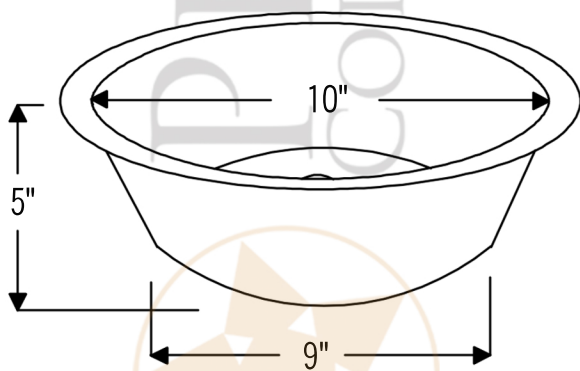

PREMIER
COPPER PRODUCTS

MODEL NUMBER: BR12DB2

- * Description: 12" Round Hammered Copper Prep Sink
- * Outer Dimensions: 12" x 12" x 5"
- * Inner Dimensions: 10" x 10" x 5"
- * Rim: 1"
- * Drain Opening: 2"
- * Finish: Oil Rubbed Bronze

* ORB: Oil Rubbed Bronze

THIS PRODUCTS IS HAND CRAFTED, SMALL VARIANCES IN COLOR AND SIZE MAY OCCUR.
DIMENSIONS MAY VARY UP TO 1/4". DO NOT MAKE ANY INSTALLATION CUTS UNTIL YOU RECEIVE YOUR ITEM(S).