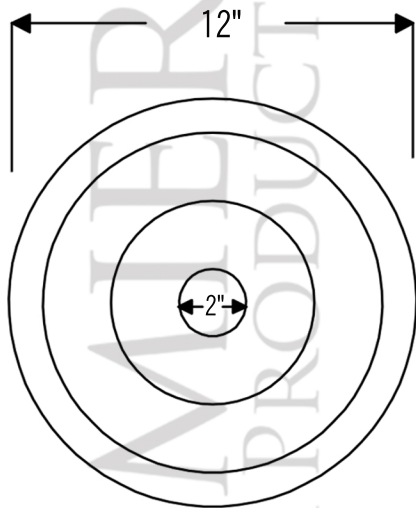

PREMIER
COPPER PRODUCTS

MODEL NUMBER: BR12DB2

- * Description: 12" Round Hammered Copper Prep Sink
- * Outer Dimensions: 12" x 12" x 5"
- * Inner Dimensions: 10" x 10" x 5"
- * Rim: 1"
- * Drain Opening: 2"
- * Finish: Oil Rubbed Bronze

* ORB: Oil Rubbed Bronze

THIS PRODUCTS IS HAND CRAFTED, SMALL VARIANCES IN COLOR AND SIZE MAY OCCUR.
DIMENSIONS MAY VARY UP TO 1/4". DO NOT MAKE ANY INSTALLATION CUTS UNTIL YOU RECEIVE YOUR ITEM(S).