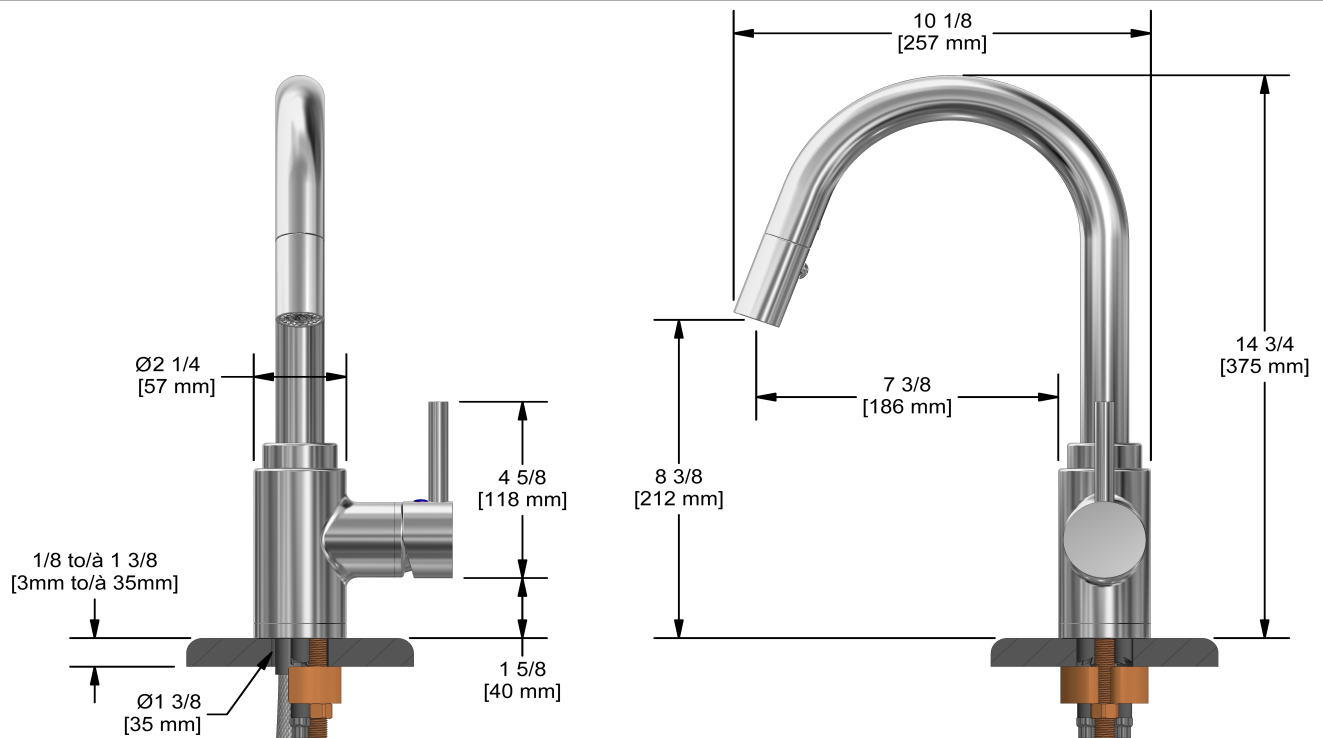

Certifications

- CSA B125.1
- NSF/ANSI standard 61 and 372
- ASME A112.18.1
- CMR248 Approval

Sizes, models and finishes may differ from those presented.

Warranty

This **Riobel Inc.** product you have purchased carries a Limited Lifetime Warranty on the chrome, PVD finish, blacks and all working parts and is guaranteed from the initial purchase date against all manufacturing defects. All other finishes, including plastic components, are guaranteed for one year. All electric and/or electronic parts are covered by a 5-year limited warranty.

Customer Service

Ontario, West Canada : 888-287-5354 Quebec, Maritimes, United States : 866-473-8442

2019.07.23