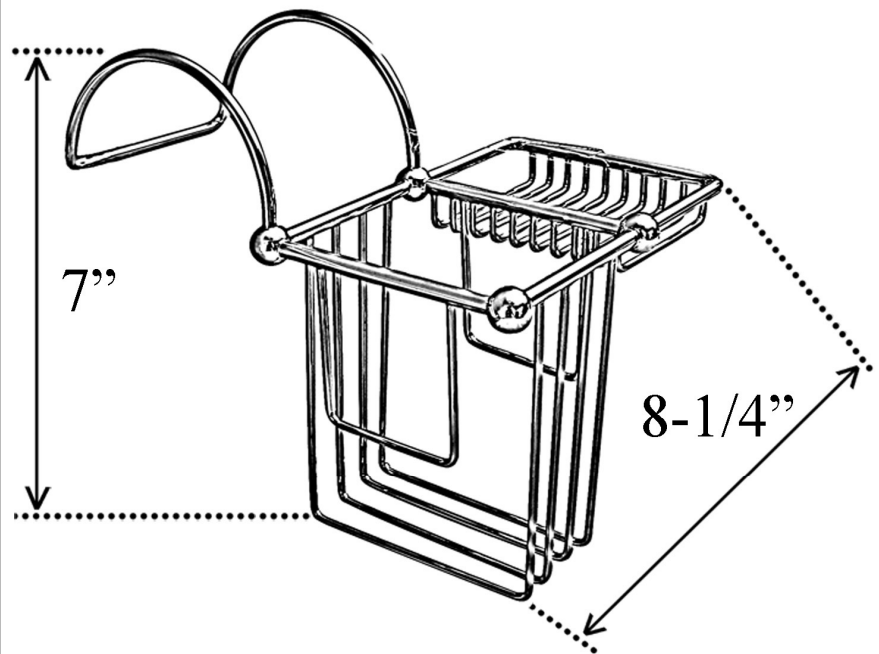

BATH SUPPLY BASKET FOR TUB RIM

Cat. No.
BC2004

Features:

- ▶ Solid brass construction for durability
- ▶ Basket style compartments
- ▶ Hangs conveniently on tub rim
- ▶ Available in 3 finishes
- ▶ Assembly not required

Finish:

SN Brushed Nickel
CP Polished Chrome
PN Polished Nickel

Length: 6-⁵/₈

Width: 8-¹/₄"

Height: 7"

Dimensions and specifications subject to change without notice.