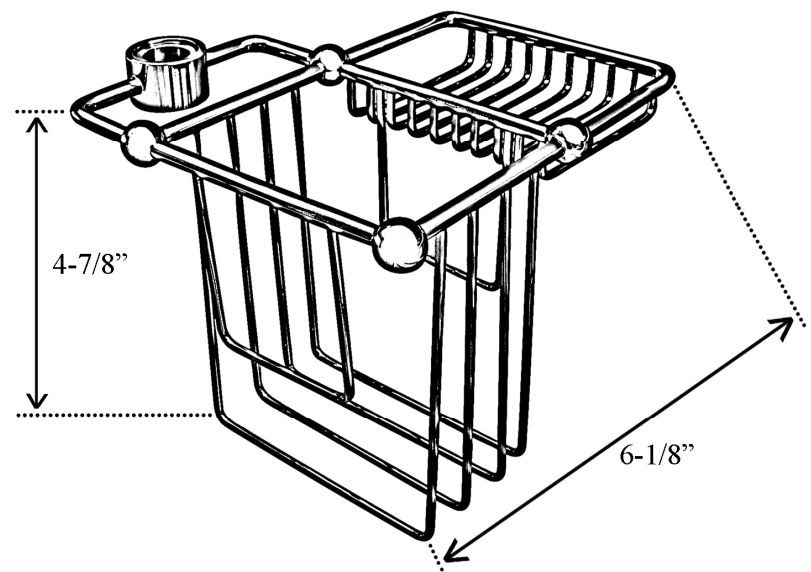

BATH CADDY FOR SHOWER RISER

Cat. No.
BC2000

Features:

- ▶ Solid brass construction for durability
- ▶ Basket style compartments
- ▶ Compatible 1/2" or 5/8" OD riser tubing
- ▶ Available in 4 finishes
- ▶ Assembly not required

Finish:

- CP** Polished Chrome
- SN** Brushed Nickel
- PN** Polished Nickel
- ORB** Oil Rubbed Bronze

Length: 6-1/2"

Width: 6-1/8"

Height: 4-7/8"

Dimensions and specifications subject to change without notice.