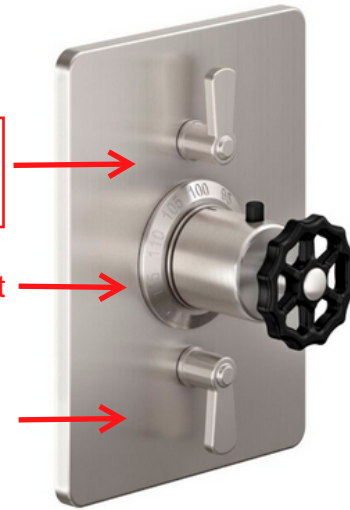

California Faucets®

Descanso Works®

Styletherm Trim Only w/ Dual Volume Control

Features

- Available in 28 finishes including 13 PVD finishes
- All brass construction
- 100° F safety stop button with manual override
- Dual integral volume control
- Engraved brass temperature ring

2 Way Diverter -
 * Showerhead On Wall Arm
 * Handheld On Hook

Thermostat

Tub Spout

TO-THC2L-80
 TO-THC2L-80W
TO-THC2L-80WB
 TO-THC2L-80WR

Finish -
 * Black Nickel
Wheel Handles -
 * Black

Codes/Standards

Product meets or exceeds the following:

- ASME A112.18.1/CSA B125.1
- ASEE 1016
- ADA compliant with lever handles

TO-THC2L-80W

Specifications subject to change without notice

Dimensions are inches, rounded to 1/16"
[Dimensions in brackets are mm, rounded to 1mm]