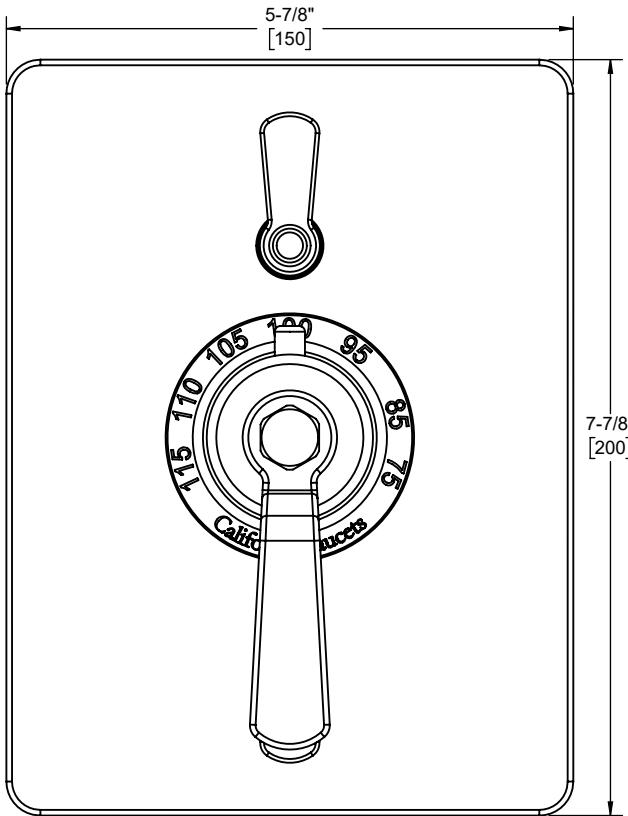

California Faucets®

Descanso Works®

Styletherm Trim Only w/ Dual Volume Control

Features

- Available in 28 finishes including 13 PVD finishes
- All brass construction
- 100° F safety stop button with manual override
- Dual integral volume control
- Engraved brass temperature ring

2 Way Diverter -
 * Showerhead On Wall Arm
 * Handheld On Hook

Thermostat

Tub Spout

TO-THC2L-80
 TO-THC2L-80W
TO-THC2L-80WB
 TO-THC2L-80WR

Finish -
 * Black Nickel
Wheel Handles -
 * Black

Codes/Standards

Product meets or exceeds the following:

- ASME A112.18.1/CSA B125.1
- ASEE 1016
- ADA compliant with lever handles

TO-THC2L-80W

Specifications subject to change without notice

Dimensions are inches, rounded to 1/16"
[Dimensions in brackets are mm, rounded to 1mm]