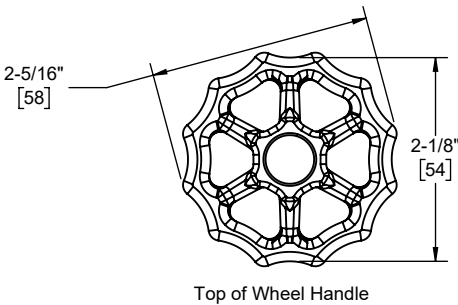

2 Way Diverter -
 * Showerhead On Wall Arm
 * Handheld On Hook

Thermostat

Tub Spout

TO-THC2L-80
 TO-THC2L-80W
TO-THC2L-80WB
 TO-THC2L-80WR

Finish -
 * Black Nickel
Wheel Handles -
 * Black

Codes/Standards

Product meets or exceeds the following:

- ASME A112.18.1/CSA B125.1
- ASEE 1016
- ADA compliant with lever handles

TO-THC2L-80W

Specifications subject to change without notice

Dimensions are inches, rounded to 1/16"
[Dimensions in brackets are mm, rounded to 1mm]