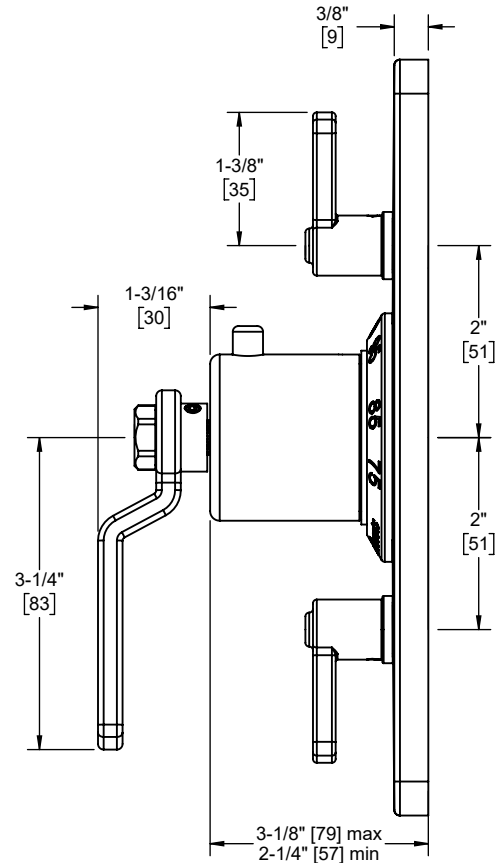

2 Way Diverter -
 * Showerhead On Wall Arm
 * Handheld On Hook

Thermostat

Tub Spout

TO-THC2L-80
 TO-THC2L-80W
TO-THC2L-80WB
 TO-THC2L-80WR

Finish -
 * Black Nickel
Wheel Handles -
 * Black

Codes/Standards

Product meets or exceeds the following:

- ASME A112.18.1/CSA B125.1
- ASEE 1016
- ADA compliant with lever handles

TO-THC2L-80W

Specifications subject to change without notice

Dimensions are inches, rounded to 1/16"
[Dimensions in brackets are mm, rounded to 1mm]