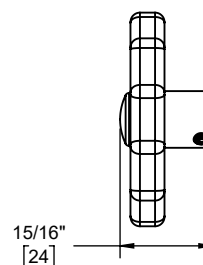

2 Way Diverter -
 * Showerhead On Wall Arm
 * Handheld On Hook

Thermostat

Tub Spout

TO-THC2L-80
 TO-THC2L-80W
TO-THC2L-80WB
 TO-THC2L-80WR

Finish -
 * Black Nickel
Wheel Handles -
 * Black

Codes/Standards

Product meets or exceeds the following:

- ASME A112.18.1/CSA B125.1
- ASEE 1016
- ADA compliant with lever handles

TO-THC2L-80W

Specifications subject to change without notice

Dimensions are inches, rounded to 1/16"
[Dimensions in brackets are mm, rounded to 1mm]