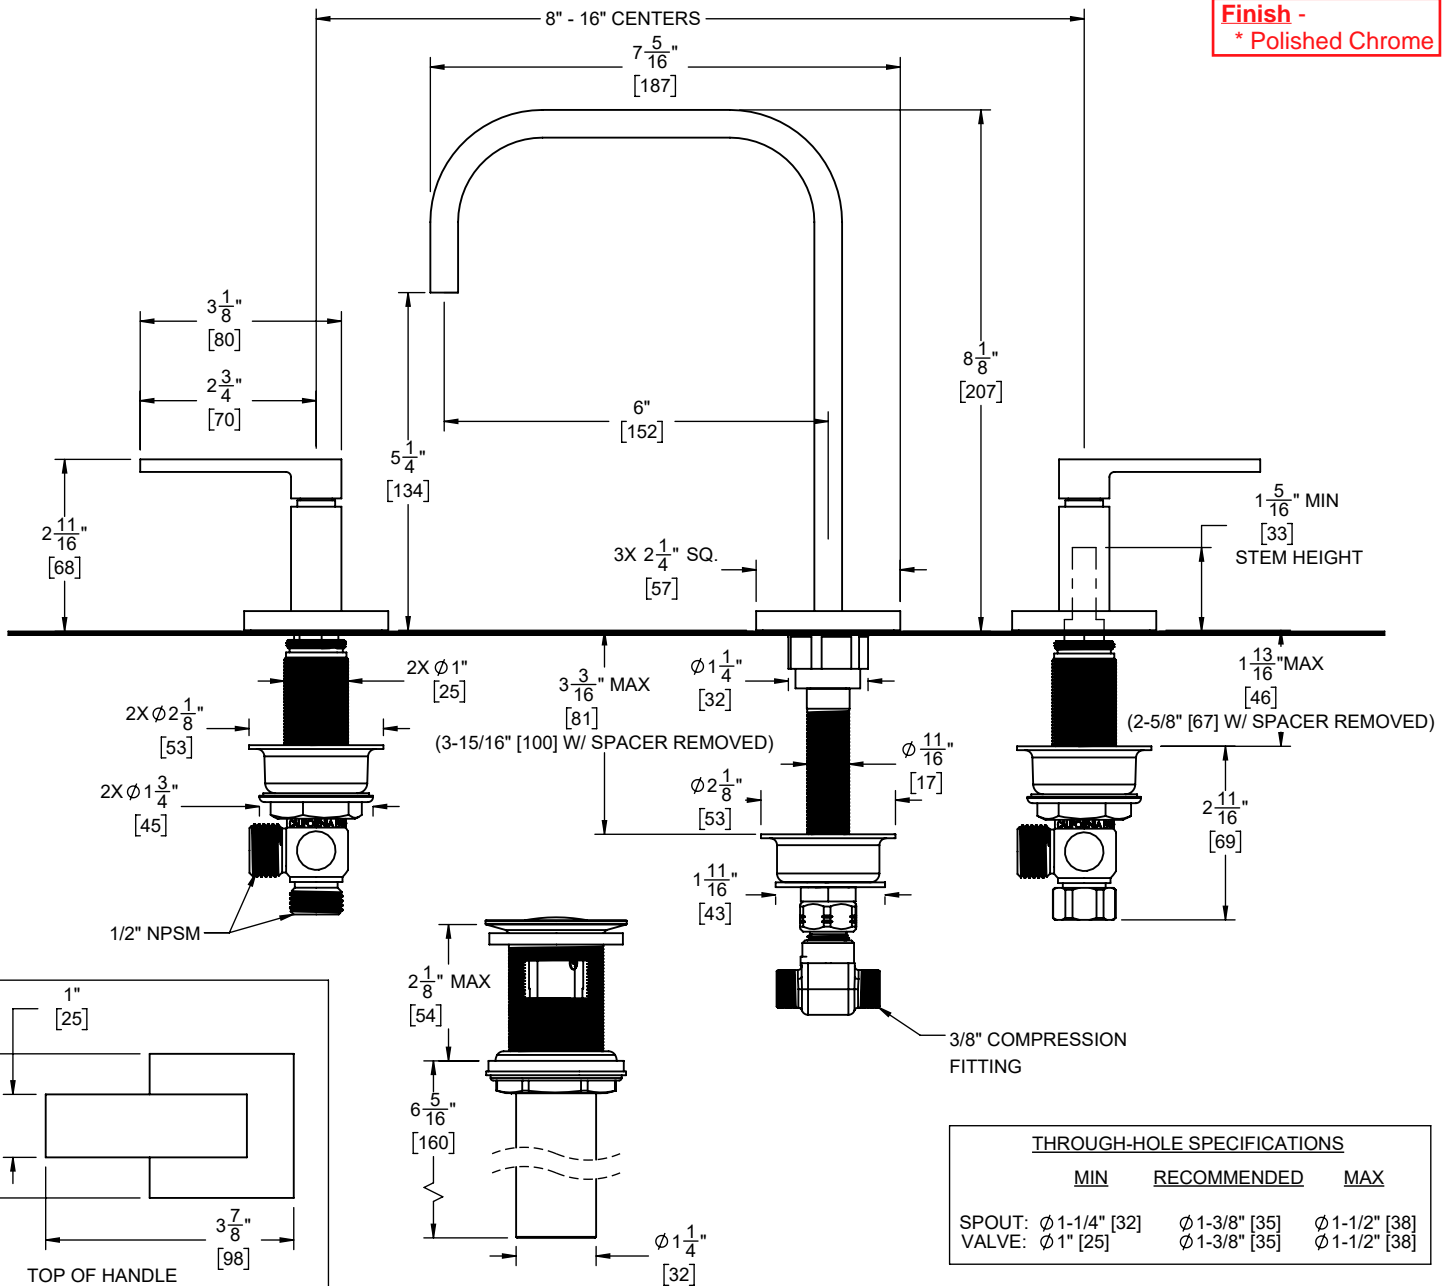

California Faucets®

Terra Mar®

WIDESPREAD LAVATORY FAUCET

7802

Features

- Over 28 finishes including 13 PVD finishes
- All brass construction
- 6" [152] spout center to center
- 1/4 turn ceramic disc cartridge(s)
- Flexible braided hoses for ease of installation
- Ø 1-1/4" all brass touch stle pop up drain assembly
- 1.2 gpm (4.5 L/min) max flow rate

Codes/Standards Applicable

Meets or exceeds the following:

- ASME A112.18.1/CSA B125.1
- NSF/ANSI 61 & NSF/ANSI 372
- CEC / DOE
- EPA WaterSense High Efficiency Lavatory
- Commonwealth of MA
- ADA compliant

7802 shown

Finish -
* Polished Chrome

SPECIFICATIONS SUBJECT TO CHANGE WITHOUT NOTICE

DIMENSIONS SHOWN TO NEAREST 1/16"
[DIMENSIONS SHOWN TO NEAREST 1mm]