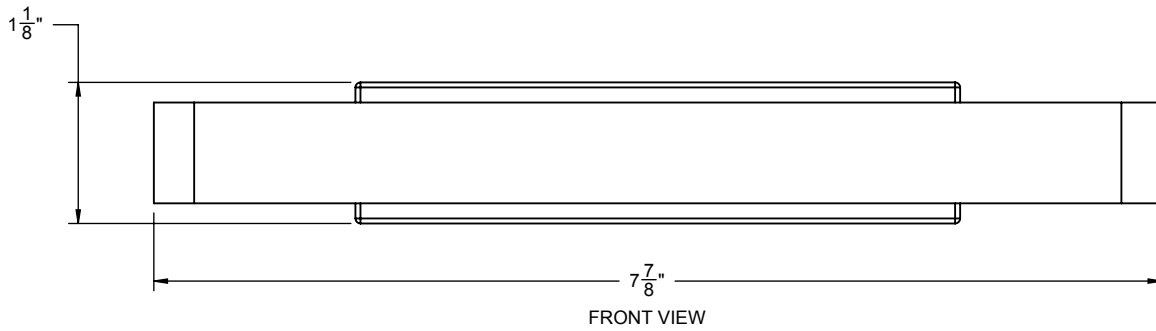

California Faucets®

TERRA MAR™

TOWEL RING

Features

- Over 30 finishes including 14 PVD finishes
- All brass construction
- Includes all mounting hardware

78-TR

Codes/Standards Applicable

Product meets or exceeds the following:

- None applicable

Finish -
* Polished Chrome

-  (2X) - #6 X 1-1/2" PHILLIPS HEAD SCREW
-  (2X) - ANCHOR, TOGGLE, 3/8"-1/2" WALL

SPECIFICATIONS SUBJECT TO CHANGE WITHOUT NOTICE

ALL DIMENSIONS SHOWN TO NEAREST 1/16"