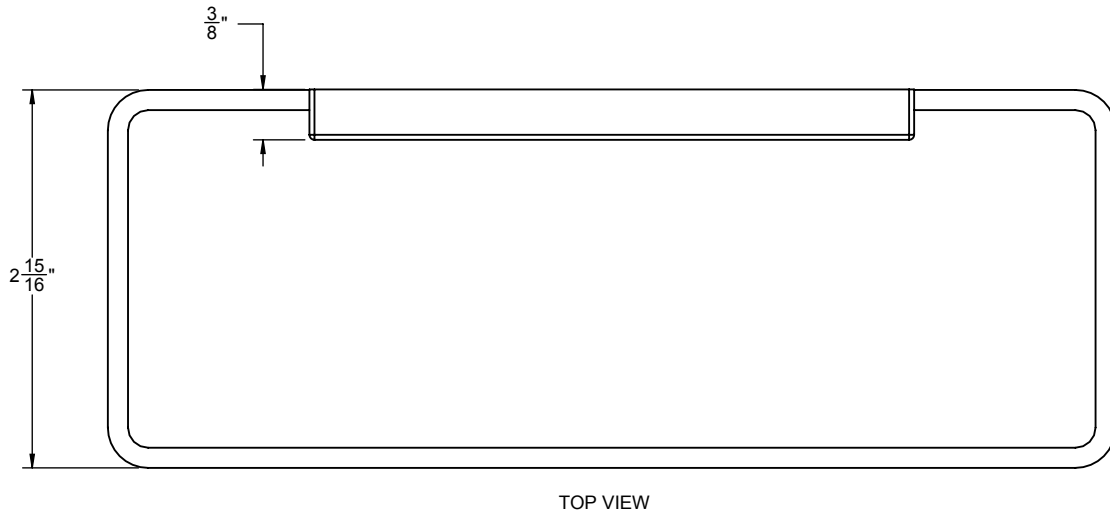

California Faucets®

TERRA MAR™

TOWEL RING

Features

- Over 30 finishes including 14 PVD finishes
- All brass construction
- Includes all mounting hardware

78-TR

Codes/Standards Applicable

Product meets or exceeds the following:

- None applicable

Finish -
* Polished Chrome

-  (2X) - #6 X 1-1/2" PHILLIPS HEAD SCREW
-  (2X) - ANCHOR, TOGGLE, 3/8"-1/2" WALL

SPECIFICATIONS SUBJECT TO CHANGE WITHOUT NOTICE

ALL DIMENSIONS SHOWN TO NEAREST 1/16"