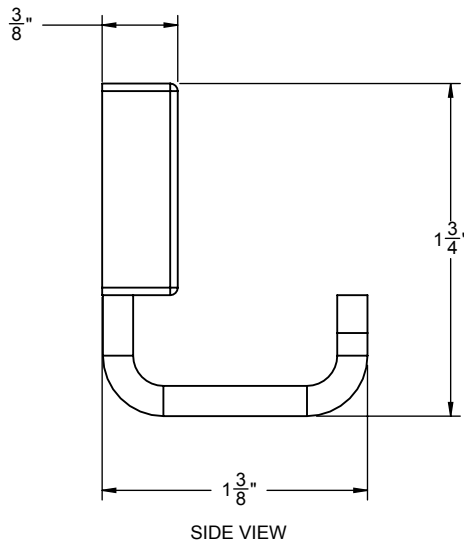

California Faucets®

TERRA MAR™

DOUBLE ROBE HOOK

78-DRH

Features

- Over 30 finishes including 14 PVD finishes
- All brass construction
- Includes all mounting hardware

Codes/Standards Applicable

Product meets or exceeds the following:

- None applicable

Finish -
* Polished Chrome

-  (2X) - #6 X 1-1/2" PHILLIPS HEAD SCREW
-  (2X) - ANCHOR, TOGGLE, 3/8"-1/2" WALL

SPECIFICATIONS SUBJECT TO CHANGE WITHOUT NOTICE

ALL DIMENSIONS SHOWN TO NEAREST 1/16"