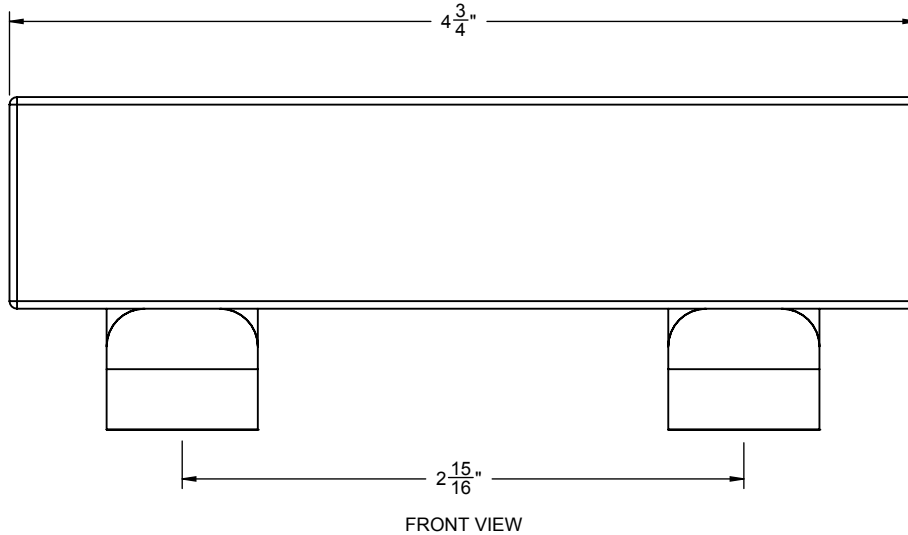

California Faucets®

TERRA MAR™

DOUBLE ROBE HOOK

78-DRH

Features

- Over 30 finishes including 14 PVD finishes
- All brass construction
- Includes all mounting hardware

Codes/Standards Applicable

Product meets or exceeds the following:

- None applicable

Finish -
* Polished Chrome

-  (2X) - #6 X 1-1/2" PHILLIPS HEAD SCREW
-  (2X) - ANCHOR, TOGGLE, 3/8"-1/2" WALL

SPECIFICATIONS SUBJECT TO CHANGE WITHOUT NOTICE

ALL DIMENSIONS SHOWN TO NEAREST 1/16"