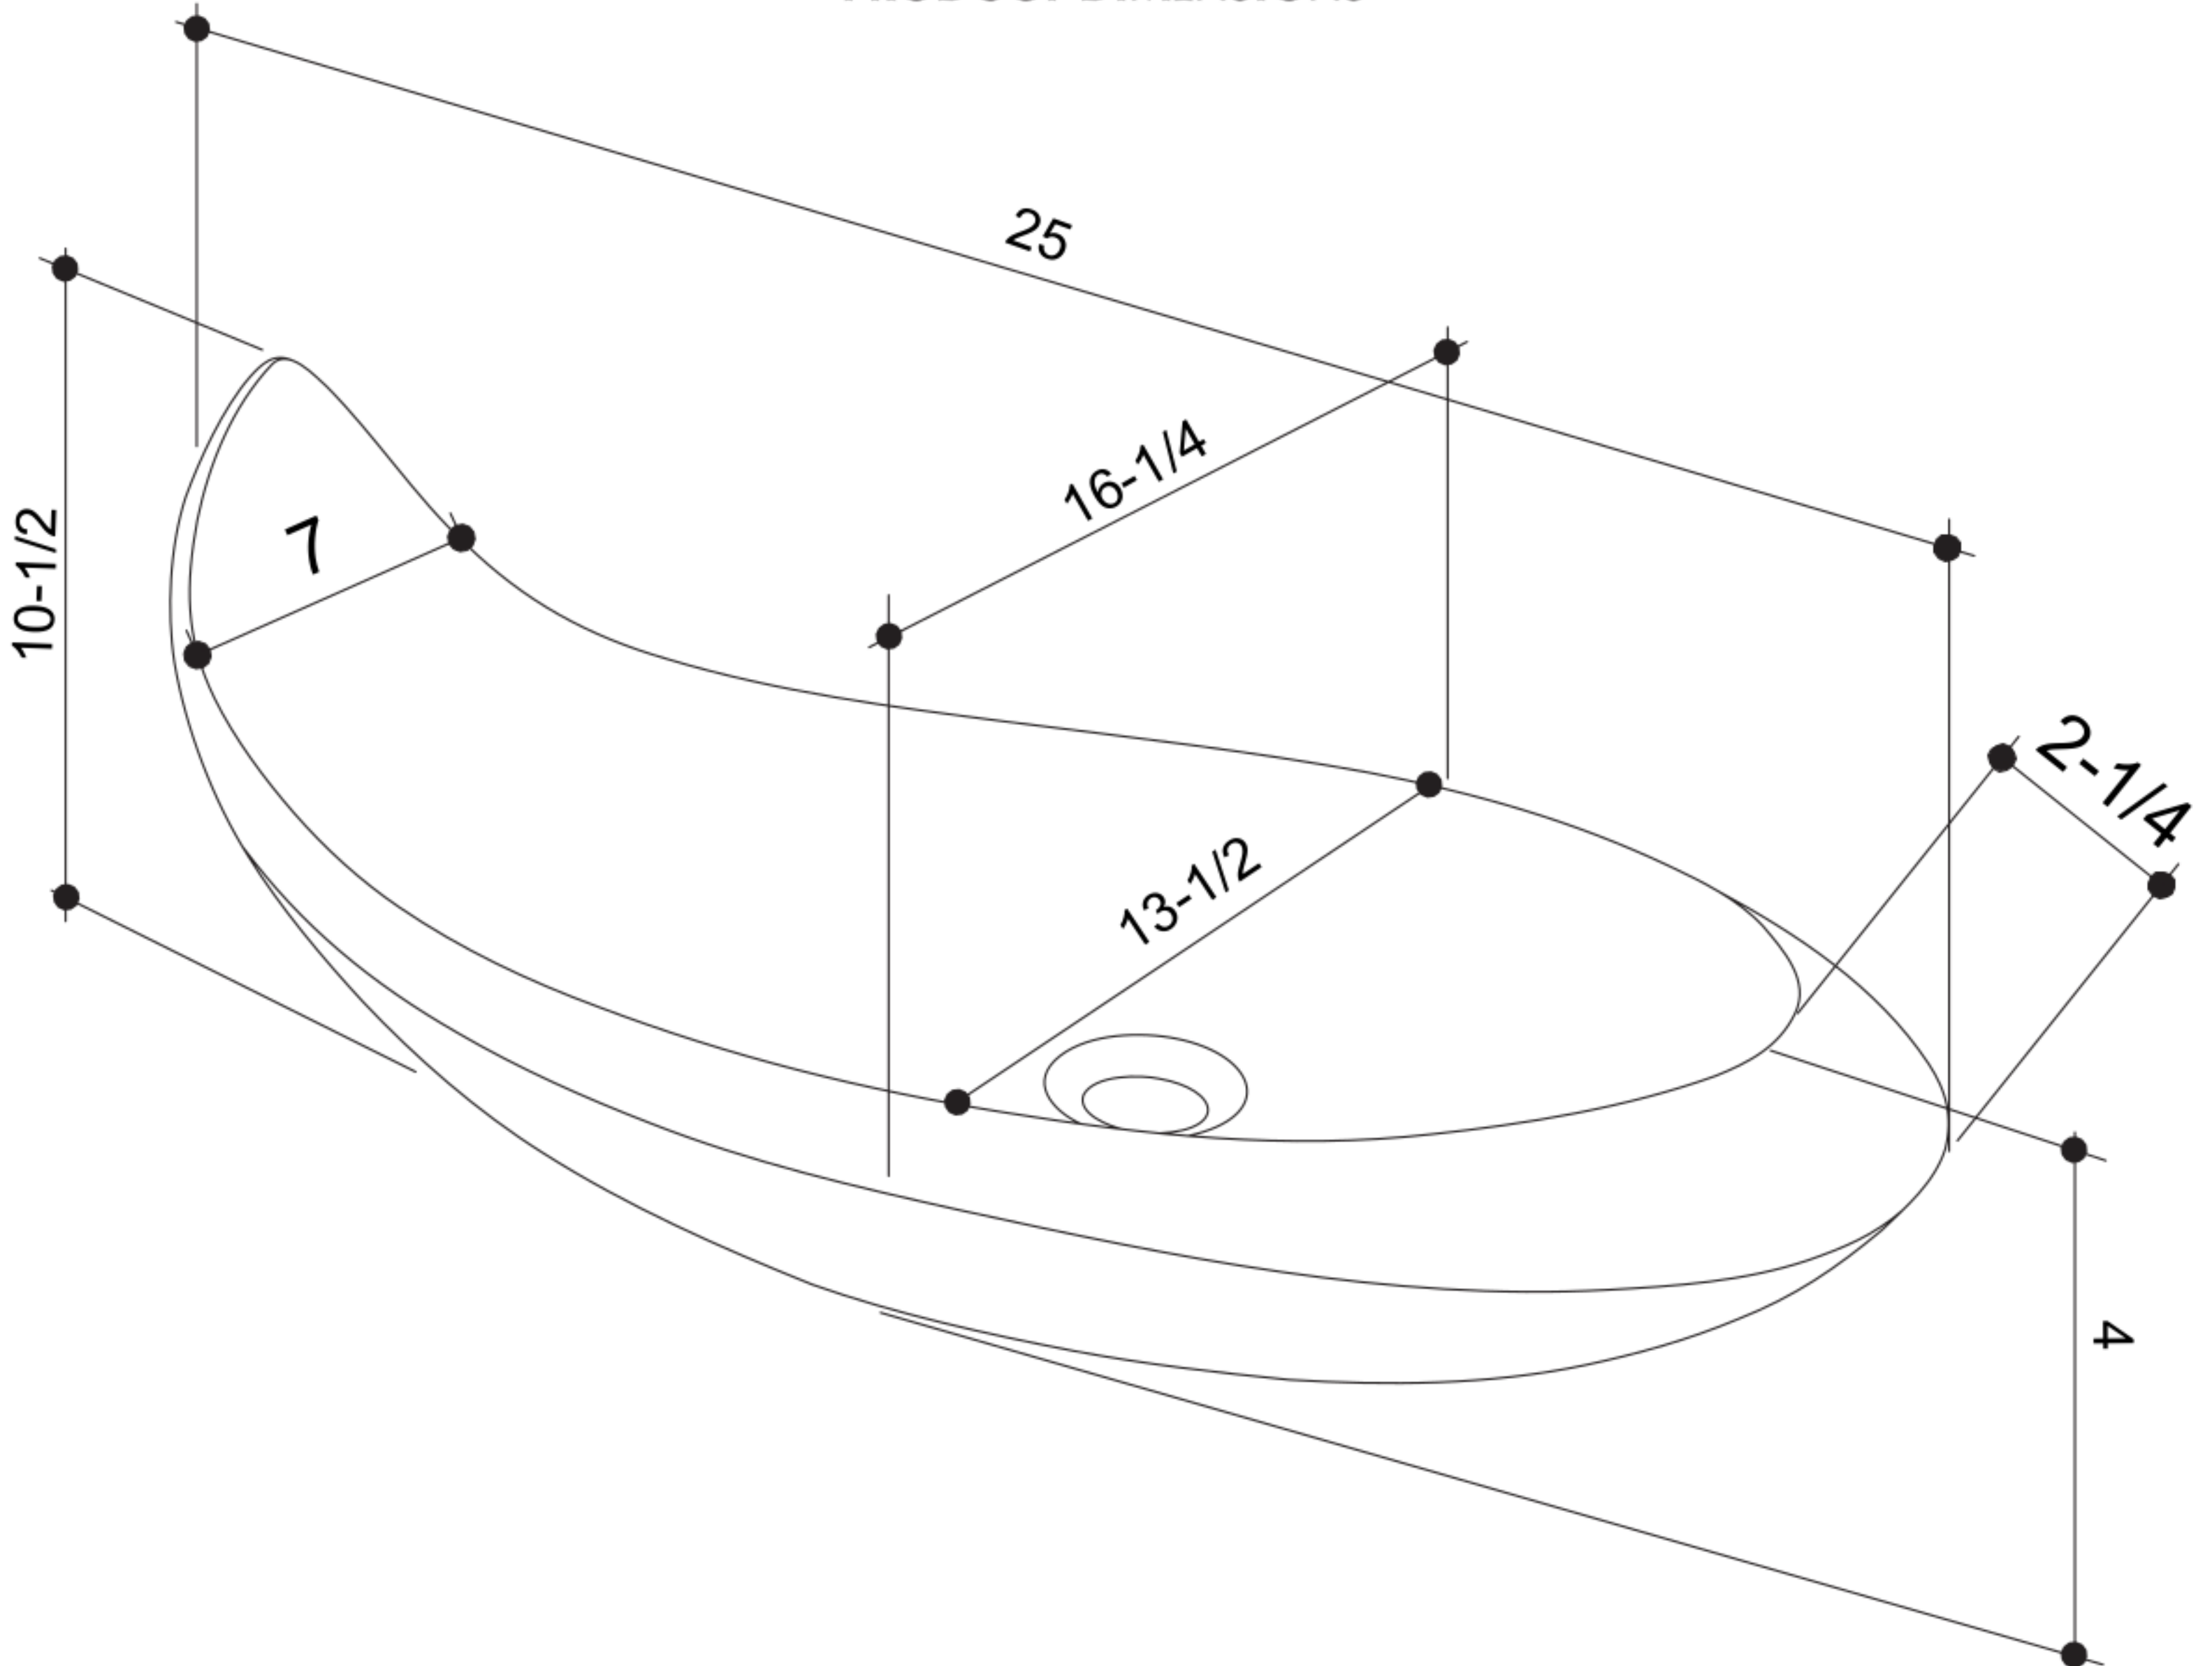

This Product Complies With:

- IAPMO PS 99
- ADA Accessibility Guidelines 4.19 (if installed per ADAAG Figure 31)
<http://www.access-board.gov/adaag>

Measurements:

- Width: 16-1/4" (41.3 cm)
- Height: 4" (10.2 cm)
- 10-1/2" (26.7 cm) at highest point
- Length: 25" (63.5 cm)
- Fits Standard 1-1/4" (3.2 cm) Drain

Recommended Accessories:

- Any D'Vontz ® Lavatory Drain Without Overflow
- Any D'Vontz ® Vessel Faucet With Extension

PRODUCT DIMENSIONS

Please install this product according to the installation guide and all local plumbing codes.