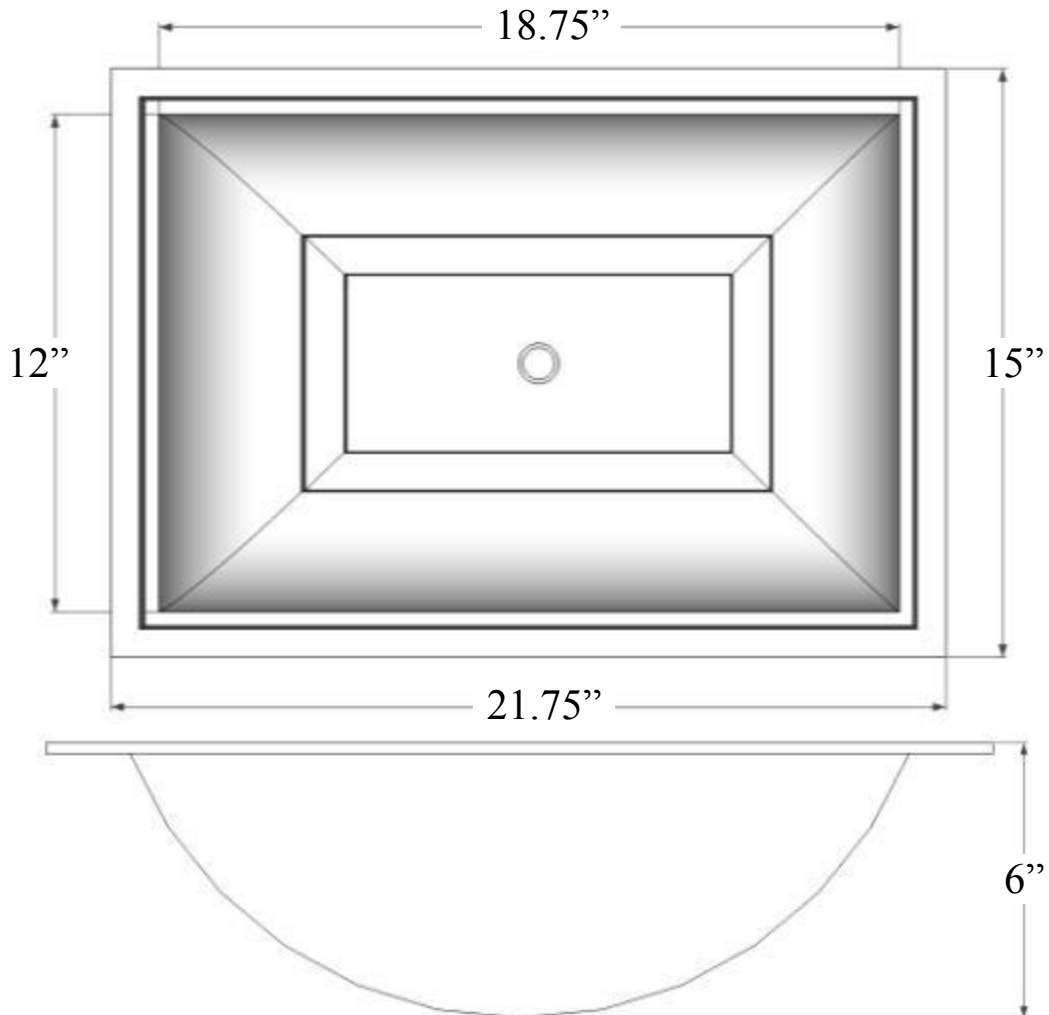

**Description:**

- Undermount or Drop-In
- Stamped Satin Nickel

**Available Finishes:**

SN	Satin Nickel
PN	Polished Nickel

**Available Drains:**

D004	Grid Strainer
D005	Lift and Turn
D006	Pop-up w/ horizontal lift rod
D101 - D604	Decorative Drain

**DIMENSIONS WILL VARY. DO NOT** use this sheet as a guide for countertop cuts.