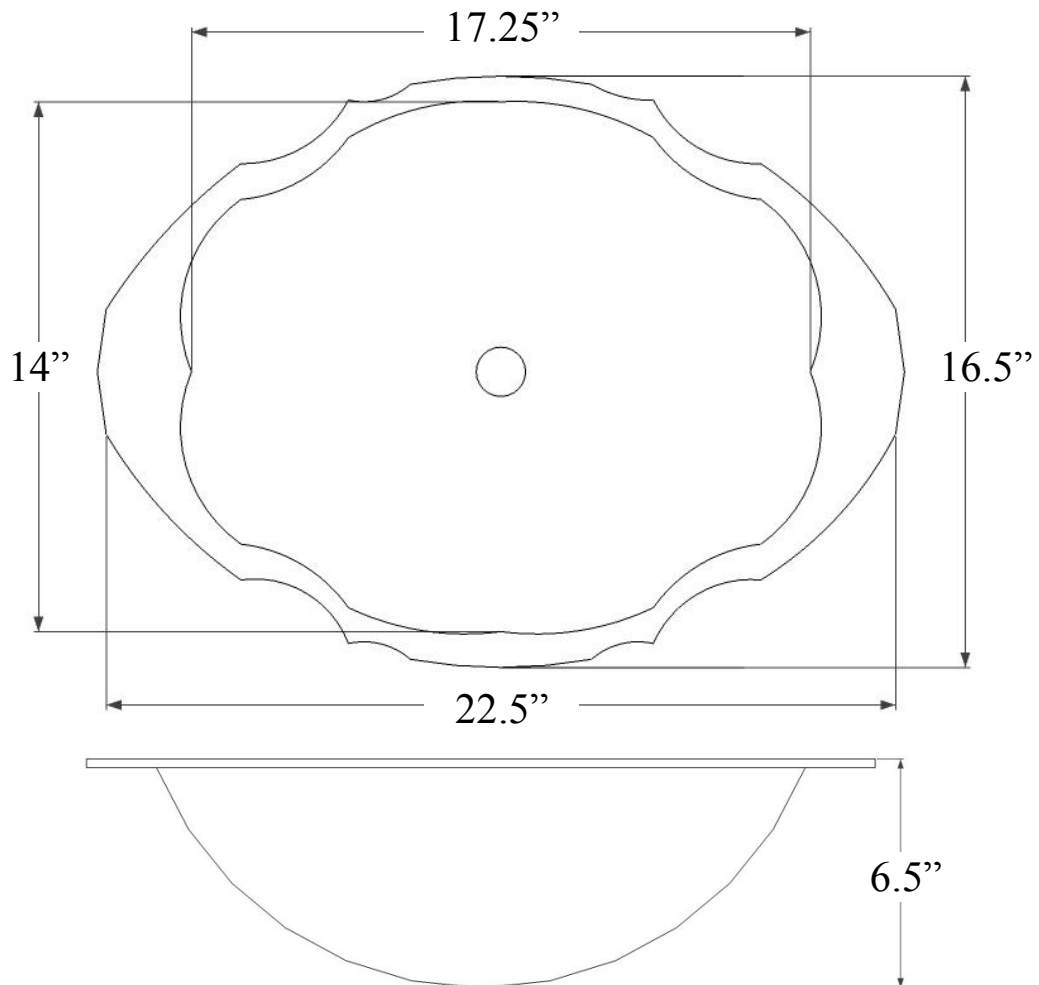

**Description:**

- Undermount or Drop-In
- Stamped Satin Nickel

**Available Finishes:**

SN	Satin Nickel
PN	Polished Nickel

**Available Drains:**

D004	Grid Strainer
D005	Lift and Turn
D006	Pop-up w/ horizontal lift rod
D101 - D604	Decorative Drain

DIMENSIONS WILL VARY. **DO NOT** use this sheet as a guide for countertop cuts.