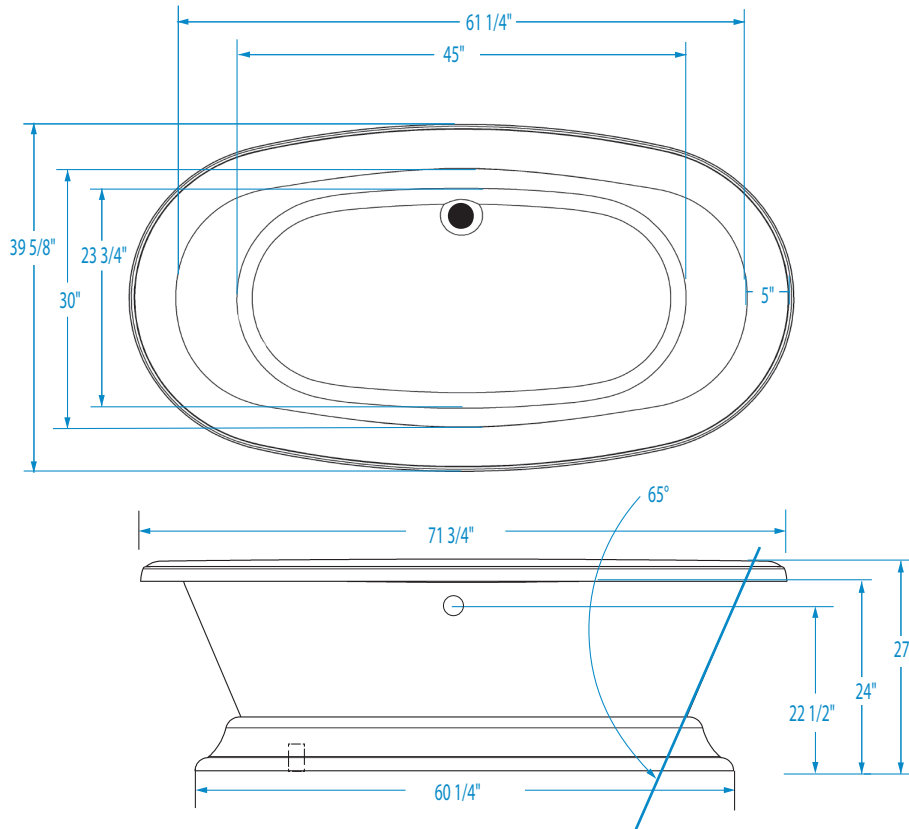

Carrington 7240CF

Formerly Serenity 11

71 3/4 x 39 5/8 x 27 inches

FEATURES

Dimensional Tolerance $\pm 3/8"$. Dimensions needed for site preparation should be measured from the unit. Manufacturer assumes no responsibility for preparatory work.

DIMENSIONS

Width Inches	Depth Inches	Height Inches	Skirt Height
71 3/4	39 5/8	27	-

SUMP DATA

Capacity to Overflow gal	Min. Operating Capacity gal	WIDTH @ centerline		DEPTH @ centerline	
		Top	Bottom	Top	Bottom
78	-	61 1/4	45	30	23 3/4