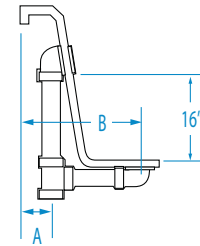

Carrington 7240CF

Formerly Serenity 11

71 3/4 x 39 5/8 x 27 inches

FEATURES

Dimensional Tolerance $\pm 3/8"$. Dimensions needed for site preparation should be measured from the unit. Manufacturer assumes no responsibility for preparatory work.

DIMENSIONS

Width Inches	Depth Inches	Height Inches	Skirt Height
71 3/4	39 5/8	27	-

SUMP DATA

Capacity to Overflow gal	Min. Operating Capacity gal	WIDTH @ centerline		DEPTH @ centerline	
		Top	Bottom	Top	Bottom
78	-	61 1/4	45	30	23 3/4