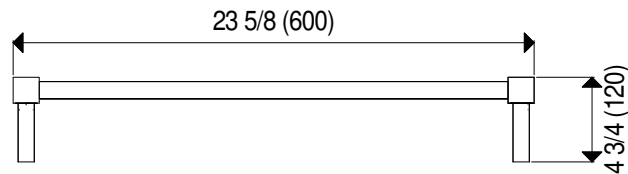

Note: Above drawing shows back of unit. Power connection on the right when mounted on wall.

RADIANT MODEL: RSWH-P OR B SQUARE HARDWIRED