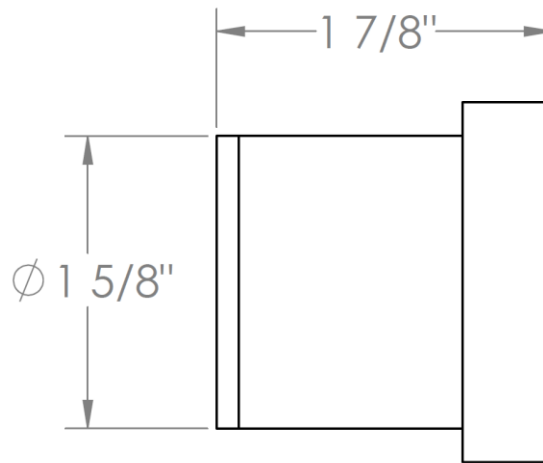

Faucet Handle

22-WTR-TIA

Wall Mounted Trim

Includes Alignment Kit

Requires SS-TS200-C, SS-TS200-H, SS-TS150-C, SS-TS150-H,
SS-WD2, SS-WD3, SS-VCWD2 or SS-VCWD3 concealed rough

Finish -
* Polished Chrome

WATERMARK DESIGNS 1/14/2019