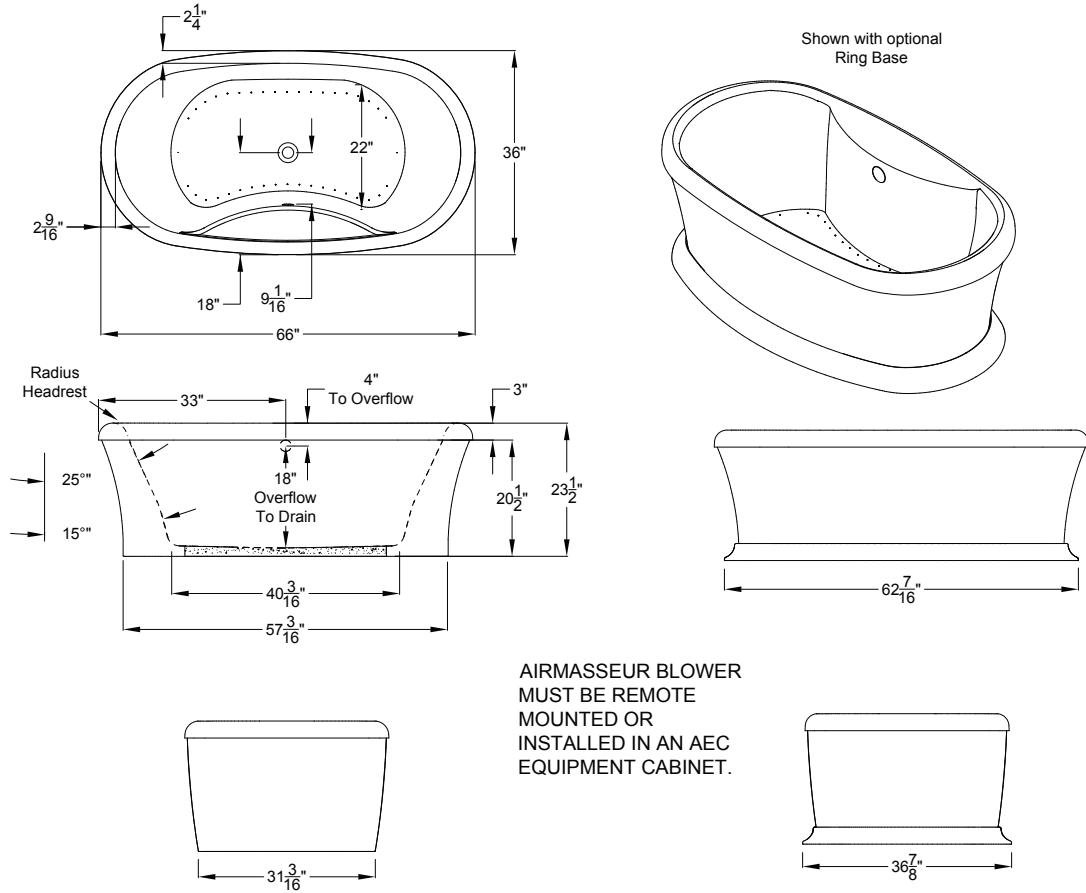

AirMasseur[®] -Soaking

AIRMASSEUR BLOWER
 MUST BE REMOTE
 MOUNTED OR
 INSTALLED IN AN AEC
 EQUIPMENT CABINET.

Patents received or pending.

Note: Dimensional Tolerances: ±1/4"

Drop-in-Hole Size:	N/A
Operating Capacity:	42 Gal.
Overflow Capacity:	70 Gal.
Floor Loading / sq.ft.:	57.1/53.9 lbs.
Carton Weight:	185/147 lbs.
Cube:	36.6 ft. ³

Construction: Fiberglass reinforced acrylic bath with Level Form™ full-support base.

We provide products listed with Intertek ETL SEMKO (Edison Testing Laboratories) U.S. and Canadian and with International Association of Plumbing and Mechanical Officials (IAPMO). Consult factory with your listing requirements.