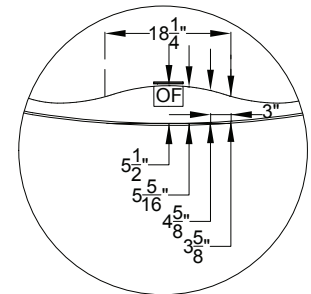

AirMasseur[®] & Soaking

AIRMASSEUR BLOWER
 MUST BE REMOTE
 MOUNTED OR
 INSTALLED IN AN AEC
 EQUIPMENT CABINET.

Faucetry Deck
 Flat Dimensions

Patents received or pending.

Includes Linear Overflow Drain Assembly

Note: Dimensional Tolerances: ±1/4"

Drop-in-Hole Size:	N/A
Operating Capacity:	41 Gal.
Overflow Capacity:	84 Gal.
Floor Loading / sq.ft.	
(Air/Soaking):	56.4 / 53.2 lbs.
Carton Wt. (Air/Soaking):	185 / 147 lbs.
Cube:	36.6 ft. ³