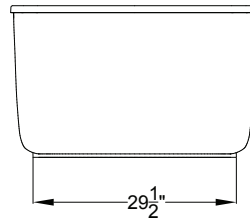

Faucetry Deck
Flat Dimensions

Patents received or pending.

Includes Linear Overflow Drain Assembly

Note: Dimensional Tolerances: ±1/4"

Drop-in-Hole Size:	N/A
Operating Capacity:	41 Gal.
Overflow Capacity:	84 Gal.
Floor Loading / sq.ft.	
(Air/Soaking):	56.4 / 53.2 lbs.
Carton Wt. (Air/Soaking):	185 / 147 lbs.
Cube:	36.6 ft.³

AirMasseur® Blower must be remote-mounted or installed in an Acrylic Equipment Cabinet.

Construction: Fiberglass reinforced acrylic bath with Level Form™ full-support base.

We provide products listed with Intertek ETL SEMKO (Edison Testing Laboratories) U.S. and Canadian and with International Association of Plumbing and Mechanical Officials (IAPMO). Consult factory with your listing requirements.

Standard	A 120V system that includes a 1HP, variable speed air blower with integral air heater; automatic purge cycle; an electronic control that operates blower and blower speed for continuous, pulse or wave massage modes; and a 20-minute timer.
Premier	A 120V system that includes a 1HP, variable speed air blower with integral air heater; (2) Chromatherapy mood lights; Automatic Ozone System; an electronic control that operates blower and blower speed for continuous, pulse or wave massage modes; automatic purge cycle; and a 20-minute timer. The keypad also operates the LED Chromatherapy mood lights.
Signature	A 120V system that includes a 1HP, variable speed air blower with integral air heater; (2) Chromatherapy mood lights; Automatic Ozone System; a digital control with LCD display window; automatic purge cycle; and a 20-minute timer. Control keypad operates the blower and blower speed for continuous, pulse or wave massage modes, LED Chromatherapy mood lights and shows blower speed, water temperature and time remaining. Includes Bluetooth Sound Immersion.