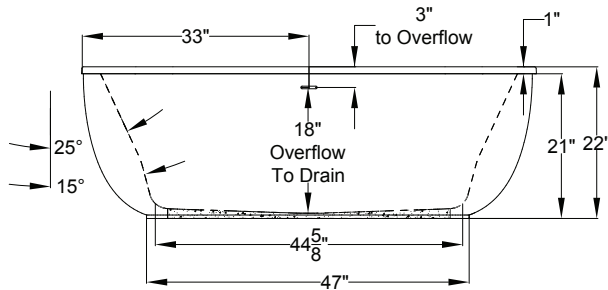

AirMasseur[®] & Soaking

AIRMASSEUR BLOWER
 MUST BE REMOTE
 MOUNTED OR
 INSTALLED IN AN AEC
 EQUIPMENT CABINET.

Faucetry Deck
 Flat Dimensions

Patents received or pending.

Includes Linear Overflow Drain Assembly

Note: Dimensional Tolerances: ±1/4"

Drop-in-Hole Size:	N/A
Operating Capacity:	41 Gal.
Overflow Capacity:	84 Gal.
Floor Loading / sq.ft.	
(Air/Soaking):	56.4 / 53.2 lbs.
Carton Wt. (Air/Soaking):	185 / 147 lbs.
Cube:	36.6 ft. ³