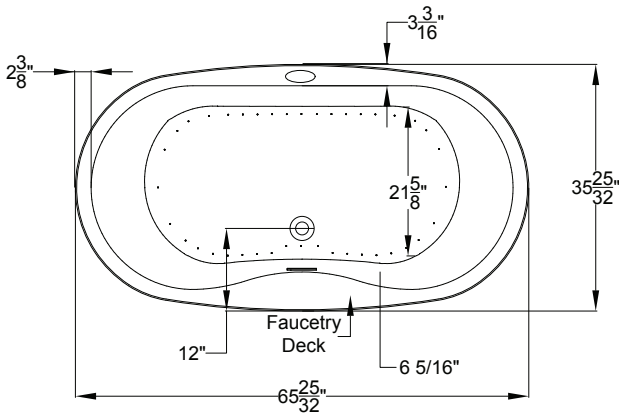

AirMasseur[®] & Soaking

AIRMASSEUR BLOWER
 MUST BE REMOTE
 MOUNTED OR
 INSTALLED IN AN AEC
 EQUIPMENT CABINET.

Faucetry Deck
 Flat Dimensions

Patents received or pending.

Includes Linear Overflow Drain Assembly

Note: Dimensional Tolerances: ±1/4"

Drop-in-Hole Size:	N/A
Operating Capacity:	41 Gal.
Overflow Capacity:	84 Gal.
Floor Loading / sq.ft.	
(Air/Soaking):	56.4 / 53.2 lbs.
Carton Wt. (Air/Soaking):	185 / 147 lbs.
Cube:	36.6 ft. ³