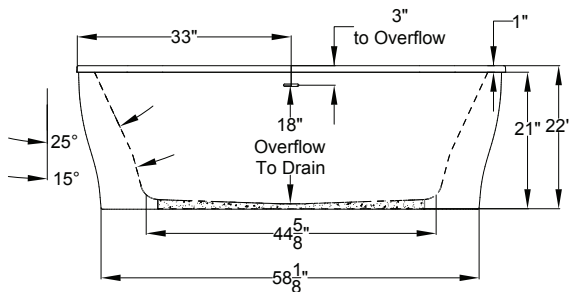

AirMasseur[®] & Soaking

AIRMASSEUR BLOWER
 MUST BE REMOTE
 MOUNTED OR
 INSTALLED IN AN AEC
 EQUIPMENT CABINET.

Faucetry Deck
 Flat Dimensions

Patents received or pending.

Includes Linear Overflow Drain Assembly

Note: Dimensional Tolerances: ±1/4"

Drop-in-Hole Size:	N/A
Operating Capacity:	41 Gal.
Overflow Capacity:	84 Gal.
Floor Loading / sq.ft.	
(Air/Soaking):	56.4 / 53.2 lbs.
Carton Wt. (Air/Soaking):	185 / 147 lbs.
Cube:	36.6 ft. ³