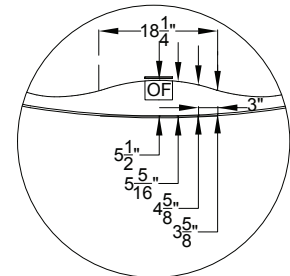

AirMasseur[®] & Soaking

AIRMASSEUR BLOWER
 MUST BE REMOTE
 MOUNTED OR
 INSTALLED IN AN AEC
 EQUIPMENT CABINET.

Faucetry Deck
 Flat Dimensions

Patents received or pending.

Includes Linear Overflow Drain Assembly

Note: Dimensional Tolerances: ±1/4"

Drop-in-Hole Size:	N/A
Operating Capacity:	41 Gal.
Overflow Capacity:	84 Gal.
Floor Loading / sq.ft.	
(Air/Soaking):	56.4 / 53.2 lbs.
Carton Wt. (Air/Soaking):	185 / 147 lbs.
Cube:	36.6 ft. ³