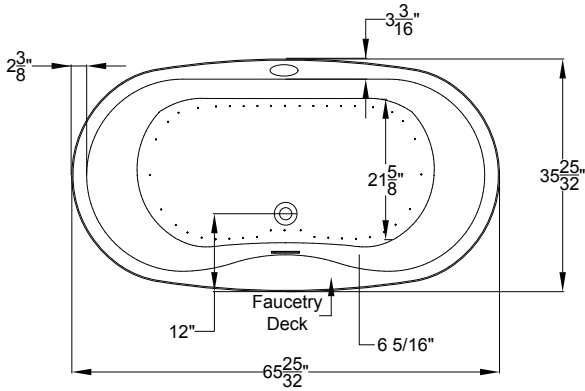

AirMasseur[®] & Soaking

AIRMASSEUR BLOWER
 MUST BE REMOTE
 MOUNTED OR
 INSTALLED IN AN AEC
 EQUIPMENT CABINET.

Faucetry Deck
 Flat Dimensions

Patents received or pending.

Includes Linear Overflow Drain Assembly

Note: Dimensional Tolerances: ±1/4"

Drop-in-Hole Size:	N/A
Operating Capacity:	41 Gal.
Overflow Capacity:	84 Gal.
Floor Loading / sq.ft.	
(Air/Soaking):	56.4 / 53.2 lbs.
Carton Wt. (Air/Soaking):	185 / 147 lbs.
Cube:	36.6 ft. ³