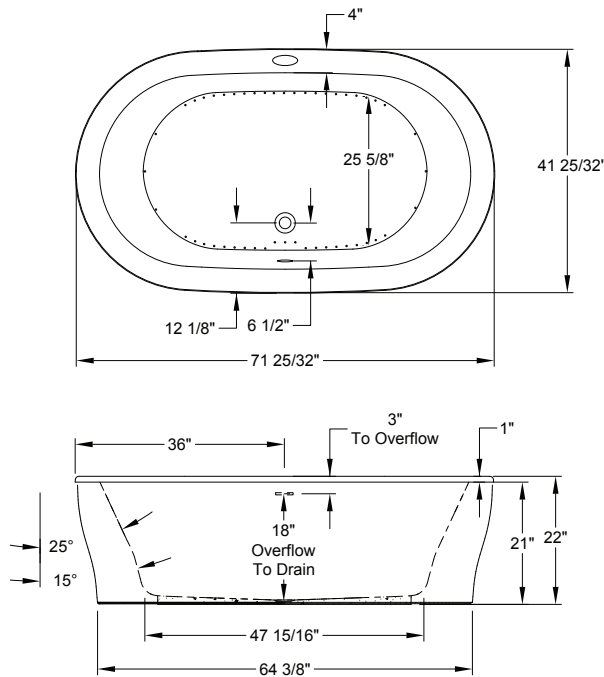

AirMasseur[®] & Soaking

AIRMASSEUR BLOWER
 MUST BE REMOTE
 MOUNTED OR
 INSTALLED IN AN AEC
 EQUIPMENT CABINET.

Patents received or pending.

Includes Linear Overflow Drain Assembly

Note: Dimensional Tolerances: ±1/4"

Drop-in-Hole Size:	N/A
Operating Capacity:	56 Gal.
Overflow Capacity:	103 Gal.
Floor Loading / sq.ft.	
(Air/Soaking):	53.5 / 52.2 lbs.
Carton Wt. (Air/Soaking):	200 / 180 lbs.
Cube:	46.0 ft. ³

AirMasseur[®] Blower must be remote-mounted or installed in an Acrylic Equipment Cabinet.

Construction: Fiberglass reinforced acrylic bath with Level Form™ full-support base.

We provide products listed with Intertek ETL SEMKO (Edison Testing Laboratories) U.S. and Canadian and with International Association of Plumbing and Mechanical Officials (IAPMO). Consult factory with your listing requirements.