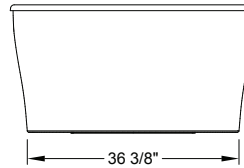

Patents received or pending.

Includes Linear Overflow Drain Assembly

Note: Dimensional Tolerances: ±1/4"

Drop-in-Hole Size:	N/A
Operating Capacity:	56 Gal.
Overflow Capacity:	103 Gal.
Floor Loading / sq.ft.	
(Air/Soaking):	53.5 / 52.2 lbs.
Carton Wt. (Air/Soaking):	200 / 180 lbs.
Cube:	46.0 ft.³

AirMasseur® Blower must be remote-mounted or installed in an Acrylic Equipment Cabinet.

Construction: Fiberglass reinforced acrylic bath with Level Form™ full-support base.

We provide products listed with Intertek ETL SEMKO (Edison Testing Laboratories) U.S. and Canadian and with International Association of Plumbing and Mechanical Officials (IAPMO). Consult factory with your listing requirements.

Standard	A 120V system that includes a 1HP, variable speed air blower with integral air heater; automatic purge cycle; an electronic control that operates blower and blower speed for continuous, pulse or wave massage modes; and a 20-minute timer.
Premier	A 120V system that includes a 1HP, variable speed air blower with integral air heater; (2) Chromatherapy mood lights; Automatic Ozone System; an electronic control that operates blower and blower speed for continuous, pulse or wave massage modes; automatic purge cycle; and a 20-minute timer. The keypad also operates the LED Chromatherapy mood lights.
Signature	A 120V system that includes a 1HP, variable speed air blower with integral air heater; (2) Chromatherapy mood lights; Automatic Ozone System; a digital control with LCD display window; automatic purge cycle; and a 20-minute timer. Control keypad operates the blower and blower speed for continuous, pulse or wave massage modes, LED Chromatherapy mood lights and shows blower speed, water temperature and time remaining. Includes Bluetooth Sound Immersion.