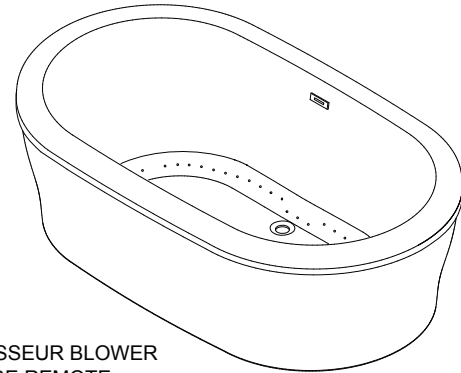

AirMasseur[®] & Soaking

AIRMASSEUR BLOWER
 MUST BE REMOTE
 MOUNTED OR
 INSTALLED IN AN AEC
 EQUIPMENT CABINET.

Patents received or pending.

Includes Linear Overflow Drain Assembly

Note: Dimensional Tolerances: ±1/4"

Construction: Fiberglass reinforced acrylic bath with Level Form™ full-support base.

We provide products listed with Intertek ETL SEMKO (Edison Testing Laboratories) U.S. and Canadian and with International Association of Plumbing and Mechanical Officials (IAPMO). Consult factory with your listing requirements.