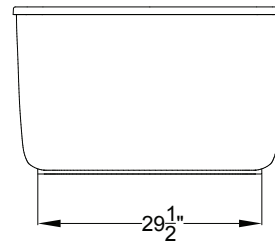

JASON®

HYDROTHERAPY

8328 MacArthur Dr. • North Little Rock, AR 72118
501.771.4477 • Fax: 501.771.2333
Customer Service: 800.255.5766
www.jasoninternational.com

forma® Collection Specifications

AC553PX

AirMasseur® & Soaking

**AIRMASSEUR BLOWER
MUST BE REMOTE
MOUNTED OR
INSTALLED IN AN AEC
EQUIPMENT CABINET.**

Patents received or pending.

Includes Linear Overflow Drain Assembly

Note: Dimensional Tolerances: ±1/4"

Drop-in-Hole Size:	N/A
Operating Capacity:	39 Gal.
Overflow Capacity:	77 Gal.
Floor Loading / sq.ft.	
(Air/Soaking):	55 / 51.8 lbs.
Carton Wt. (Air/Soaking):	185 / 147 lbs.
Cube:	36.6 ft.³

AirMasseur® Blower must be remote-mounted or installed in an Acrylic Equipment Cabinet.

Construction: Fiberglass reinforced acrylic bath with Level Form™ full-support base.

We provide products listed with Intertek ETL SEMKO (Edison Testing Laboratories) U.S. and Canadian and with International Association of Plumbing and Mechanical Officials (IAPMO). Consult factory with your listing requirements.

Standard	A 120V system that includes a 1HP, variable speed air blower with integral air heater; automatic purge cycle; an electronic control that operates blower and blower speed for continuous, pulse or wave massage modes; and a 20-minute timer.
Premier	A 120V system that includes a 1HP, variable speed air blower with integral air heater; (2) Chromatherapy mood lights; Automatic Ozone System; an electronic control that operates blower and blower speed for continuous, pulse or wave massage modes; automatic purge cycle; and a 20-minute timer. The keypad also operates the LED Chromatherapy mood lights.
Signature	A 120V system that includes a 1HP, variable speed air blower with integral air heater; (2) Chromatherapy mood lights; Automatic Ozone System; a digital control with LCD display window; automatic purge cycle; and a 20-minute timer. Control keypad operates the blower and blower speed for continuous, pulse or wave massage modes, LED Chromatherapy mood lights and shows blower speed, water temperature and time remaining. Includes Bluetooth Sound Immersion.