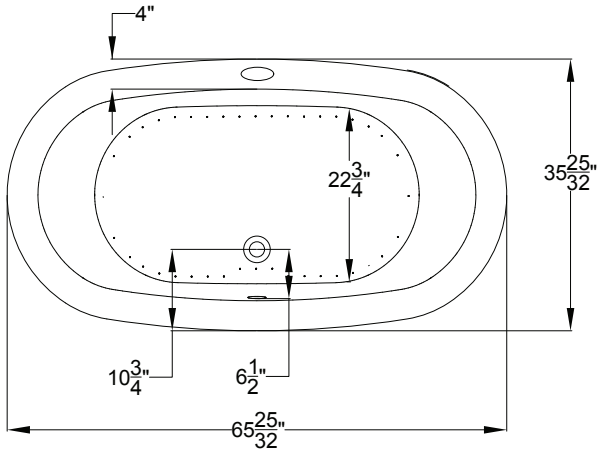

AirMasseur[®] & Soaking

**AIRMASSEUR BLOWER
 MUST BE REMOTE
 MOUNTED OR
 INSTALLED IN AN AEC
 EQUIPMENT CABINET.**

Patents received or pending.

Includes Linear Overflow Drain Assembly

Note: Dimensional Tolerances: ±1/4"

Drop-in-Hole Size:	N/A
Operating Capacity:	39 Gal.
Overflow Capacity:	77 Gal.
Floor Loading / sq.ft.	
(Air/Soaking):	55 / 51.8 lbs.
Carton Wt. (Air/Soaking):	185 / 147 lbs.
Cube:	36.6 ft. ³

AirMasseur[®] Blower must be remote-mounted or installed in an Acrylic Equipment Cabinet.